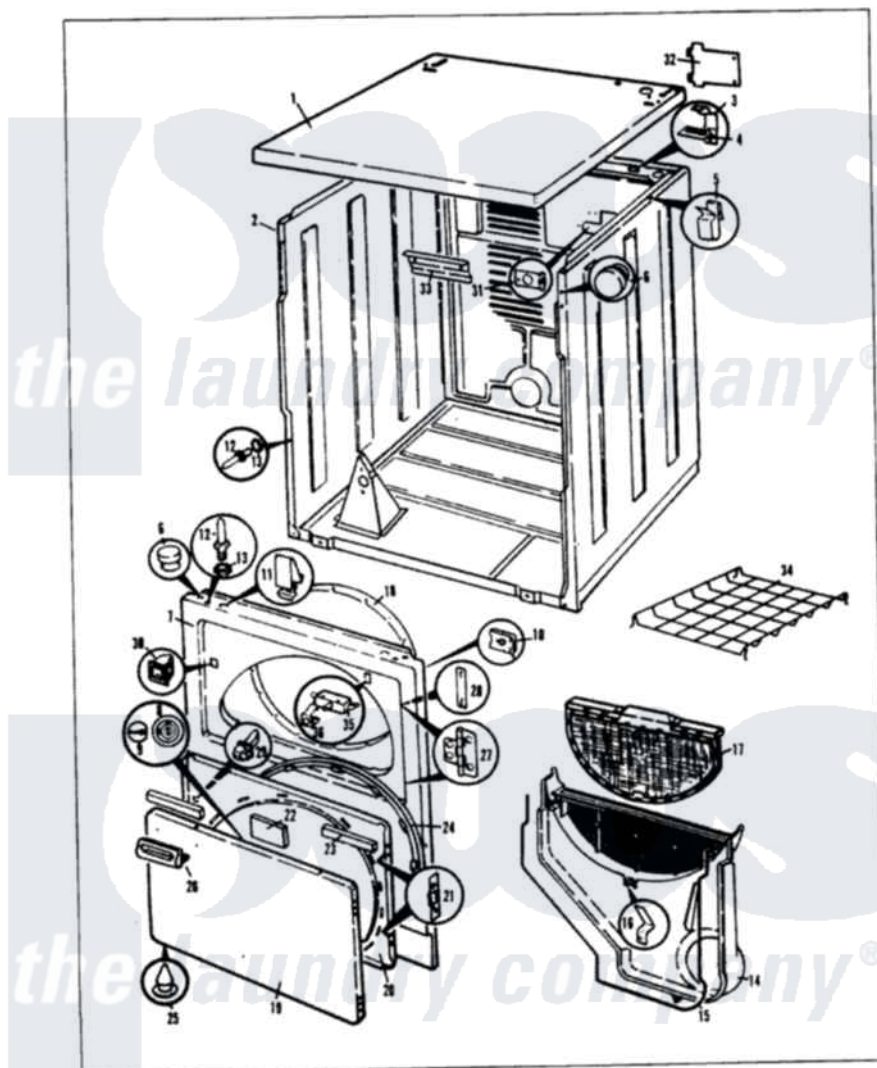

Magic Chef YE20FY5 03 - EXTERIOR

MAGIC CHEF YE20FN-5 EXTERIOR

Issued 11/87

Magic Chef [Residential Magic Chef YE20FY5 Dryer Parts](#) Parts Diagram 03 - EXTERIOR
 Click on the part number to view part

Item	Original Part Number	Replaced By	Status	Part Description
1	53-0314-25		Not Available	CABINET TOP
2	53-0160-25		Not Available	CABINET ASM
3	63-5712			Hinge, Cabinet Top
4	25-3092	90767		Screw, 8A X 3/8 HeX Washer Head Tapping
"	33-0930			Pad, Top Hinge
5	25-3034			Clip, Wiring
6	33-2653			Bumper, Cabinet
7	53-0726-25		Not Available	PANEL, FRONT (H WHT)ELECTRIC
10	25-7820	489478		Screw, 8 X 1/2
"	25-7817		Not Available	CLIP, U-TYPE
11	25-7220			Clip, Cabinet Top
12	63-6148	53-0643		Pin, Locator
13	25-0224	3400029		Nut, Adapter Plate
"	53-0200			Sleeve, Locator Pin
14	53-0917	12001324		Duct Kit, Collector

"	25-7810	415013-35	Screw
15	53-0204		Seal
16	53-0123		Clip
17	53-0918		Filter, Lint
18	53-0282	31001637	Seal Assembly, Cylinder Front
19	53-0154-25	Not Available	PANEL, OUTER DOOR (H WHT)
20	53-0740	Not Available	INNER DOOR
21	53-0119		Clip, Hinge
22	53-0251	53-1490	Door Pad
23	53-0252	53-1491	Door Pad
24	25-7770	3196169	Screw, Element
"	53-0112	31001529	Seal, Door
25	25-3534	25-7889	Plug Button
26	53-0928	53-0927	Handle, Door
"	25-7810	415013-35	Screw
27	53-0122	53-1492	Hinge, Dryer Door
28	53-0121	Not Available	TWIN NUT
"	LA-1003		Door Catch Kit
"	25-7809		Screw, No.6-20 1/2 Flthd Torx
29	73-0033	LA-1003	Door Catch Kit
30	53-0187	LA-1003	Door Catch Kit
31	25-7828	489483	Screw 10-32 X 1/2
"	53-0135	Not Available	SUPPORT, POWER CORD
32	25-7857	90767	Screw, 8A X 3/8 HeX Washer Head Tapping
"	53-0284		Cover, Terminal
33	25-3457		Screw, Sems
"	53-0133		Shield, Heat
34	LA-1005		Switch Kit
"	53-0772	21001495	Rack, Drying
35	53-0147	53-0148	Switch, Door
36	63-5990	31001319	Clip, Switch