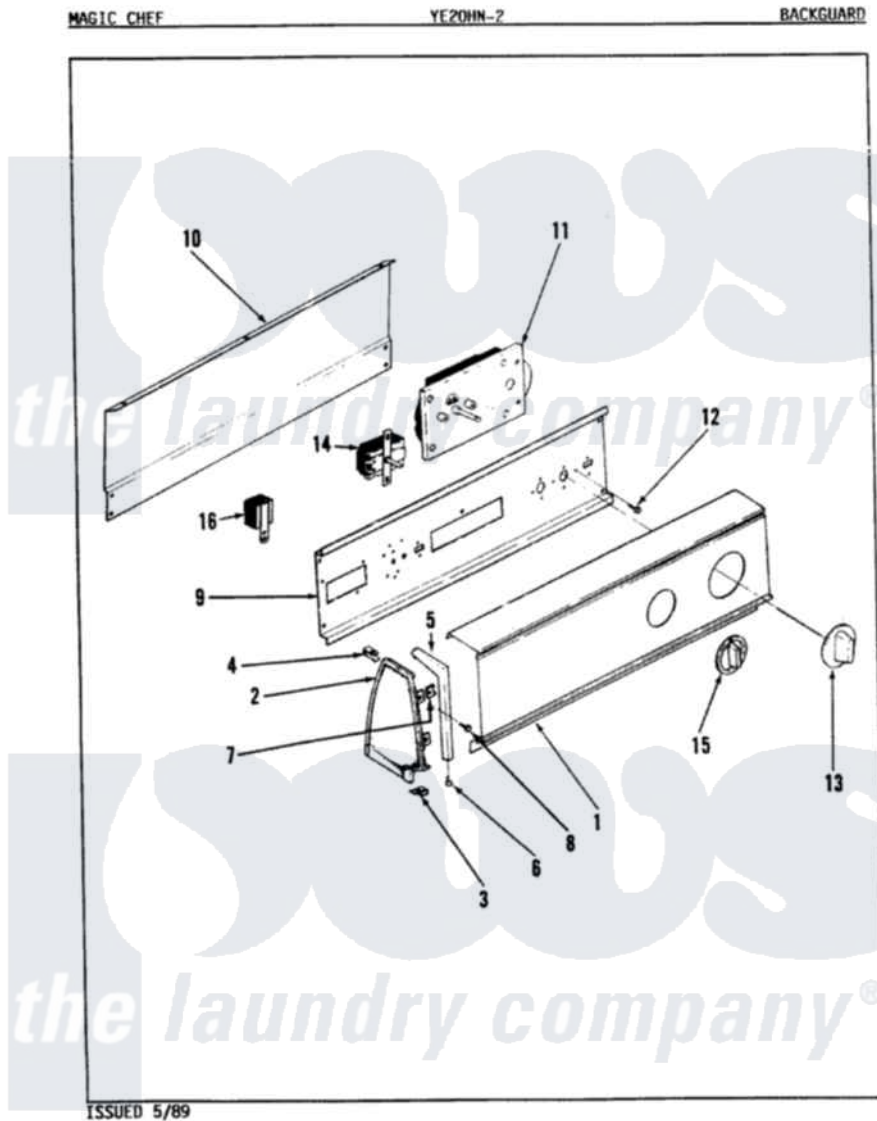

Magic Chef YE20HA2 01 - CONTROL PANEL

Magic Chef [Residential Magic Chef YE20HA2 Dryer Parts](#) Parts Diagram 01 - CONTROL PANEL
 Click on the part number to view part

Item	Original Part Number	Replaced By	Status	Part Description
1	53-1277		Not Available	CONTROL PANEL
2	53-0265			LH Endcap
"	25-7002		Not Available	HOSE CLAMP
"	25-7649	910187		Screw
"	35-2488	21001452		Cap- End
"	53-0264			RH Endcap
3	25-7697	25-2219		Screw
"	25-7851			Speedclip, End Cap To Top
4	25-7852			Speedclip, Rr Shld To End Cap
"	25-7435	33002917		Screw, No.10-16
5	53-0278		Not Available	TRIM, END CAP (LT)
"	53-0277		Not Available	TRIM, END CAP (RT)
6	25-7760			Screw
7	25-7702			Speedclip, End Cap To Control Panel
8	25-3002	00767		Screw, 8A X 3/8 HeX Washer

8	25-3092	90767	Head Tapping
9	53-1676		Shield, Control
"	53-0365	53-1676	Shield, Control
10	53-0268	21001460	Shield, Rear
"	35-2688	21001460	Shield, Rear
11	53-1547		Timer
"	53-1301		Timer
"	63-6743	31001484	Resistor Assembly
"	53-0635	Not Available	TIMER MOTOR
12	25-0205	216412	Screw, Bracket To Timer
13	53-1529	31001219	Knob Ski
14	53-0394	53-1264	Rotary Switch
"	25-3092	90767	Screw, 8A X 3/8 HeX Washer Head Tapping
15	35-2185	21001283	Knob, Selector----Piq
16	63-6731	53-1639	Buzzer Assembly
"	25-3092	90767	Screw, 8A X 3/8 HeX Washer Head Tapping
17	53-1040	Not Available	MANUAL, USE & CARE