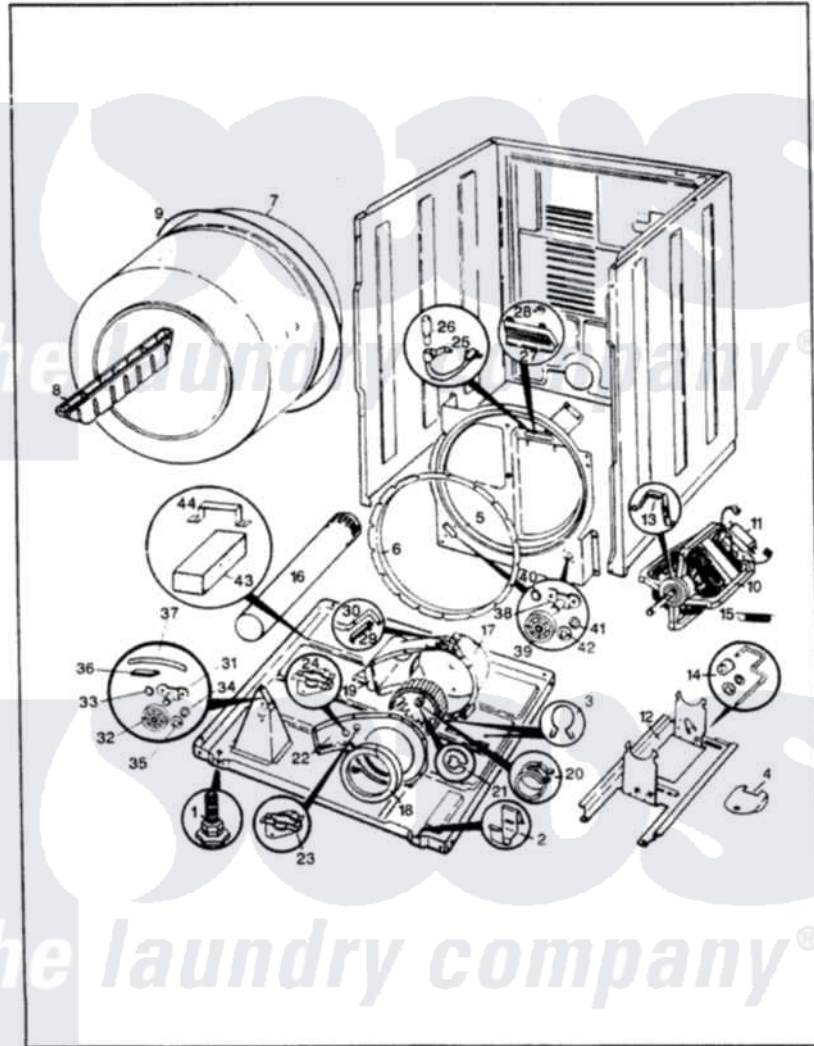

Magic Chef YE20HA2 02 - CYLINDER & DRIVE

MAGIC CHEF

YE20HN-2

CYLINDER & DRIVE

ISSUED 5/89

Magic Chef [Residential Magic Chef YE20HA2 Dryer Parts](#) Parts Diagram 02 - CYLINDER & DRIVE
 Click on the part number to view part

Item	Original Part Number	Replaced By	Status	Part Description
1	63-5519		Not Available	LEG, LEVELING
2	53-0120			Clip, Front Panel
3	25-7027	16515		Clip
4	25-7741	W10116760		Screw
"	53-0153		Not Available	SHIELD, WIRING
"	53-0153		Not Available	SHIELD, WIRING
5	25-7733	681414		Screw, 10AB X 1/2
"	53-1703	LA-1054		Dryer Bulkhead Kit
6	53-0282	31001637		Seal Assembly, Cylinder Front
7	53-0178	53-1250		Cylinder
8	53-0117		Not Available	BAFFLE, GRAY
"	25-7759	3196164		Screw
9	53-1080	341241		Belt
"	LA-1004			Motor Mtg. Kit
10	53-1041	LA-1004		Motor Mtg. Kit
11	53-0936	LA-1004		Motor Mtg. Kit