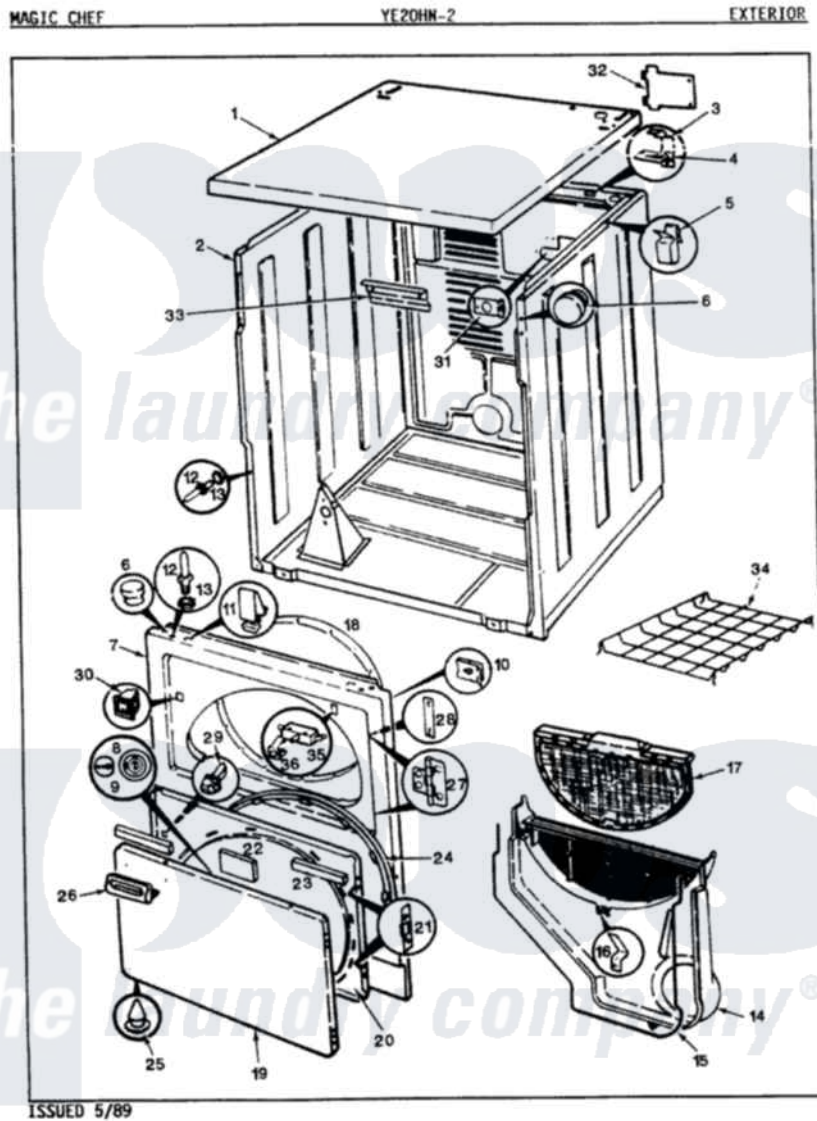

Magic Chef YE20HA2 03 - EXTERIOR

Magic Chef [Residential Magic Chef YE20HA2 Dryer Parts](#) Parts Diagram 03 - EXTERIOR
 Click on the part number to view part

Item	Original Part Number	Replaced By	Status	Part Description
1	53-0314-25		Not Available	CABINET TOP
"	53-1711-24	53-2435-24		Top, Cabinet
2	53-0160-25		Not Available	CABINET ASM
"	53-0160-24	31001715		Cabinet And Base Assembly
"	53-0160	31001714		Cabinet And Base Assembly
3	63-5712			Hinge, Cabinet Top
4	33-0930			Pad, Top Hinge
"	25-3092	90767		Screw, 8A X 3/8 HeX Washer Head Tapping
5	25-3034			Clip, Wiring
6	33-2653			Bumper, Cabinet
7	53-0726-24		Not Available	PANEL, FRONT (ALM)-ELECTRIC
8	W10124350		Not Available	NOT REQUIRED PART OR SEE NOTE
9	W10124350		Not Available	NOT REQUIRED PART OR SEE NOTE
10	25-7817		Not Available	CLIP, U-TYPE