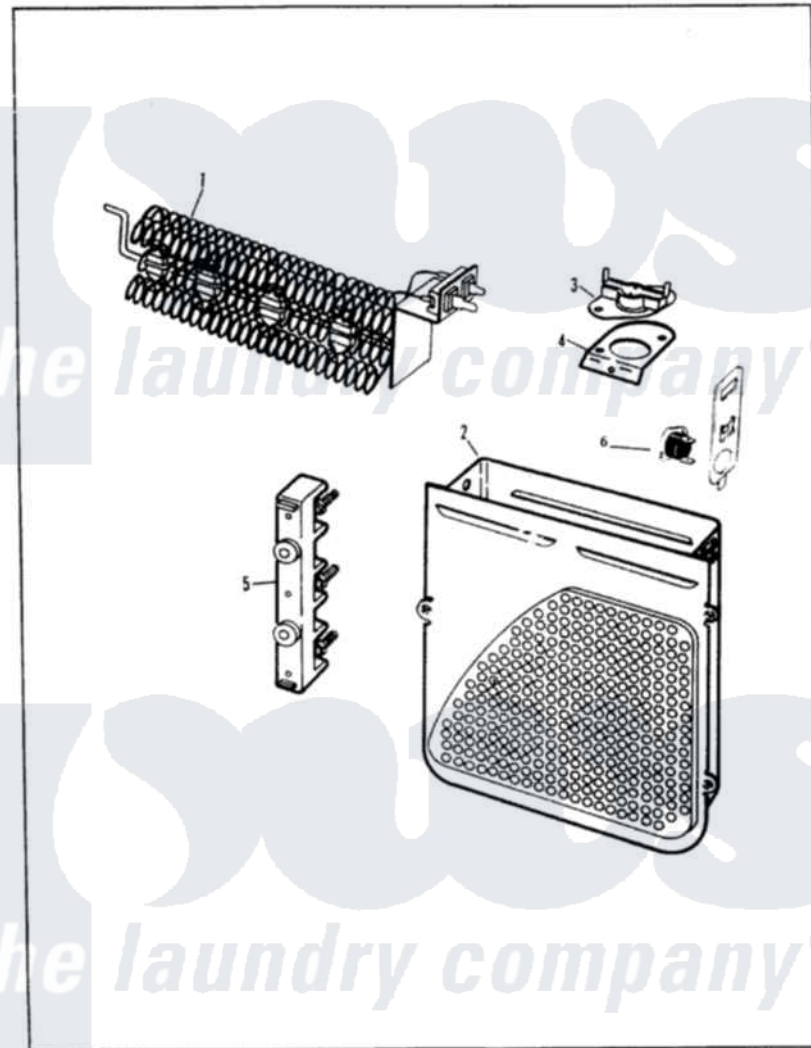

Magic Chef YE20HA2 04 - HEATER

MAGIC CHEF YE20HN-2 HEATER

ISSUED 5/89

Magic Chef [Residential Magic Chef YE20HA2 Dryer Parts](#) Parts Diagram 04 - HEATER
 Click on the part number to view part

Item	Original Part Number	Replaced By	Status	Part Description
1	25-7863			Screw
"	53-0920	LA-1044		Element
2	25-7819	M0217225		Screw
"	53-1232			Heater Housing Assembly
3	53-0771			Thermostat, Hi-Limit
"	25-3083	212951		Screw, No.6-32 X 1/4 Inch
4	53-0285			Bracket, Thermostat
"	53-1181			Bracket, Thermal Fuse
"	25-7741	W10116760		Screw
5	53-0166	53-1518		Block, Terminal
"	25-0027	112432		Nut
"	25-6124		Not Available	NUT
"	25-3123		Not Available	WASHER, CUP
"	25-3122			Washer, Flat
"	25-7803	3400074		Screw
6	53-1182			Fuse, Thermal