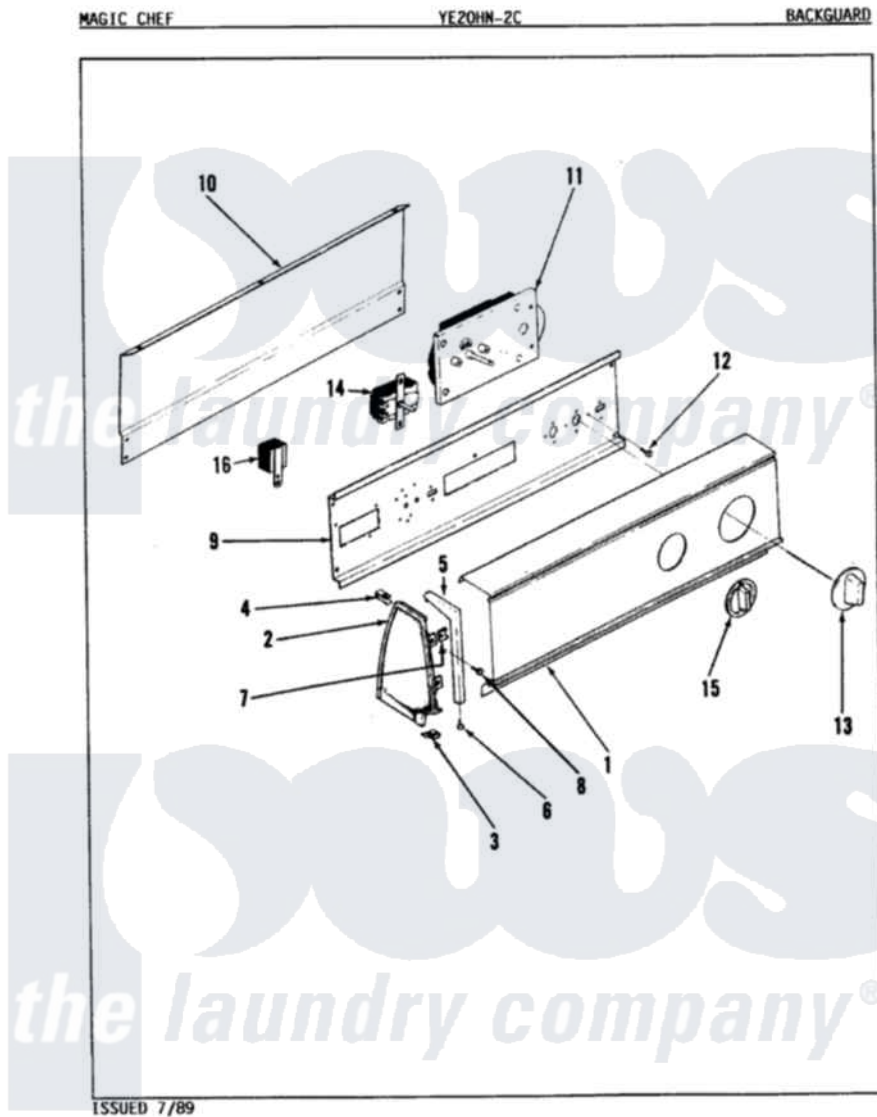

Magic Chef YE20HA2C 01 - CONTROL PANEL (REV. A-C)

Magic Chef [Residential Magic Chef YE20HA2C Dryer Parts](#) Parts Diagram 01 - CONTROL PANEL (REV. A-C)
 Click on the part number to view part

Item	Original Part Number	Replaced By	Status	Part Description
1	53-1277		Not Available	CONTROL PANEL
2	53-0264			RH Endcap
"	25-7649	910187		Screw
"	25-7702			Speedclip, End Cap To Control Panel
"	35-2487	21001451		Cap- End
"	35-2488	21001452		Cap- End
"	53-0265			LH Endcap
3	25-7851			Speedclip, End Cap To Top
"	25-7697	25-2219		Screw
4	25-7852			Speedclip, Rr Shld To End Cap
"	25-7435	33002917		Screw, No.10-16
5	53-0278		Not Available	TRIM, END CAP (LT)
"	53-0277		Not Available	TRIM, END CAP (RT)
6	25-7760			Screw
7	25-7702			Speedclip, End Cap To Control

7	25-1102		Panel
8	25-3092	90767	Screw, 8A X 3/8 HeX Washer Head Tapping
9	53-0365	53-1676	Shield, Control
"	53-1676		Shield, Control
10	53-0268	21001460	Shield, Rear
"	35-2688	21001460	Shield, Rear
"	25-3457		Screw, Sems
11	53-1549	Not Available	TIMER
"	63-6743	31001484	Resistor Assembly
"	53-1364		Timer
"	63-6752	Not Available	TIMER MOTOR
12	25-0205	216412	Screw, Bracket To Timer
13	53-1529	31001219	Knob Ski
14	25-3092	90767	Screw, 8A X 3/8 HeX Washer Head Tapping
"	53-1267	53-0456	Switch, Selector
15	35-2185	21001283	Knob, Selector---Piq
16	63-6731	53-1639	Buzzer Assembly
"	25-3092	90767	Screw, 8A X 3/8 HeX Washer Head Tapping
"	53-1529	31001219	Knob Ski
17	63-5577	Not Available	MANUAL, USE & CARE