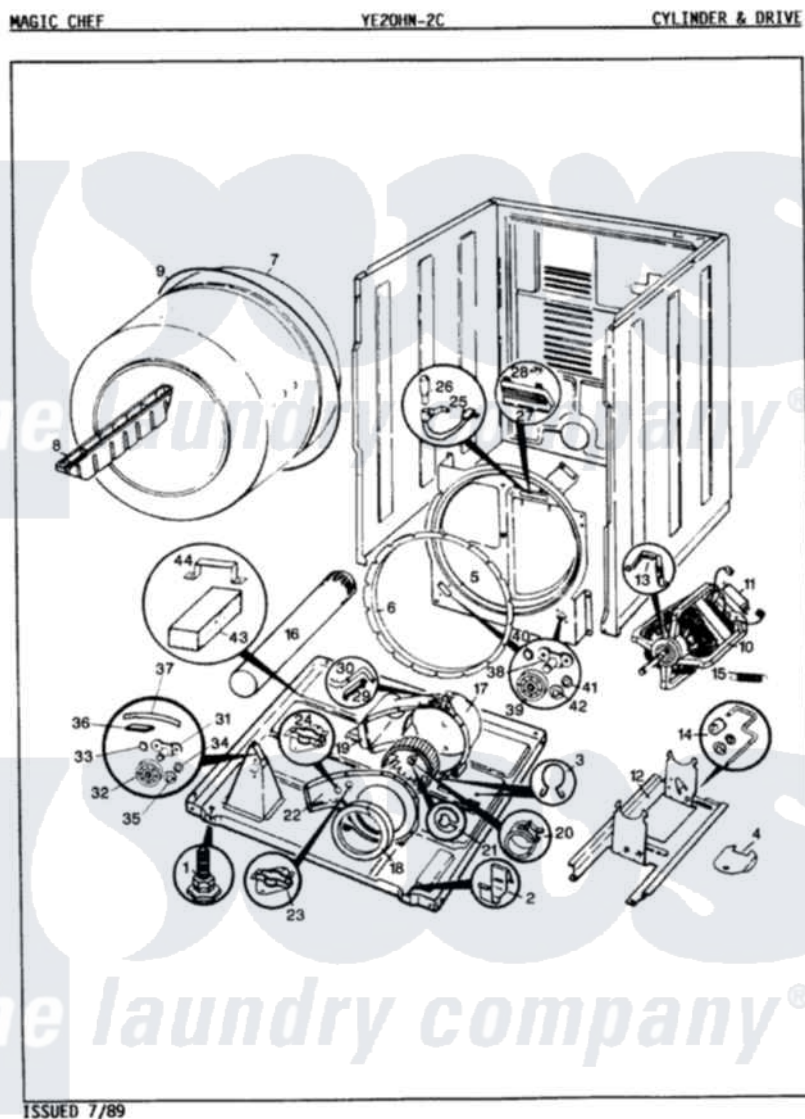

Magic Chef YE20HA2C 02 - CYLINDER & DRIVE (REV. A-C)

Magic Chef [Residential Magic Chef YE20HA2C Dryer Parts](#) Parts Diagram 02 - CYLINDER & DRIVE (REV. A-C)
 Click on the part number to view part

Item	Original Part Number	Replaced By	Status	Part Description
1	63-5519		Not Available	LEG, LEVELING
2	53-0120			Clip, Front Panel
3	25-7027	16515		Clip
4	25-7741	W10116760		Screw
"	53-0153		Not Available	SHIELD, WIRING
5	53-0131	LA-1054		Dryer Bulkhead Kit
"	25-7733	681414		Screw, 10AB X 1/2
6	53-0282	31001637		Seal Assembly, Cylinder Front
7	53-0178	53-1250		Cylinder
8	25-7759	3196164		Screw
"	53-0117		Not Available	BAFFLE, GRAY
9	LA-1004			Motor Mtg. Kit
"	53-1080	341241		Belt
10	53-1041	LA-1004		Motor Mtg. Kit
11	53-0936	LA-1004		Motor Mtg. Kit
12	25-7811		Not Available	SCREW