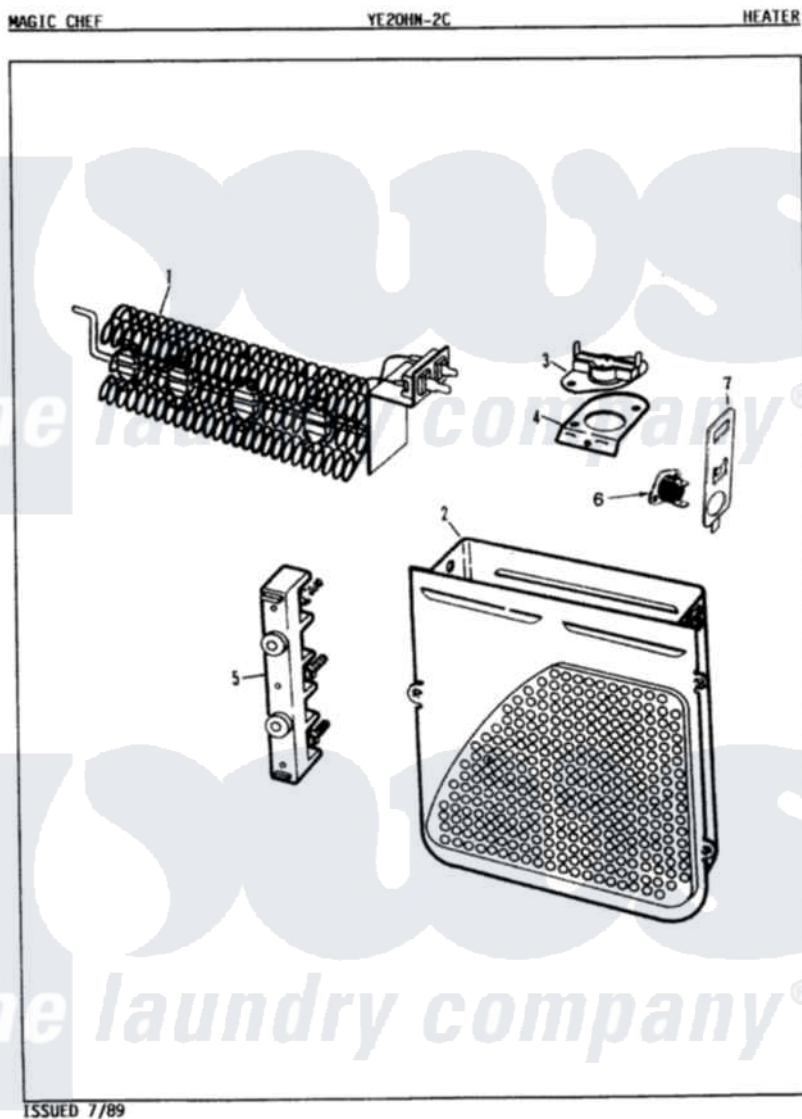

Magic Chef YE20HA2C 03 - HEATER (REV. A-C)

Magic Chef [Residential Magic Chef YE20HA2C Dryer Parts](#) Parts Diagram 03 - HEATER (REV. A-C)
 Click on the part number to view part

| Item | Original Part Number | Replaced By | Status | Part Description |
|------|-------------------------|---------------------------|---------------|---------------------------|
| 1 | 25-7863 | | | Screw |
| " | 53-0920 | LA-1044 | | Element |
| 2 | 25-7819 | M0217225 | | Screw |
| " | 53-1232 | | | Heater Housing Assembly |
| 3 | 53-1493 | | | Thermostat |
| " | 25-3083 | 212951 | | Screw, No.6-32 X 1/4 Inch |
| 4 | 53-0285 | | | Bracket, Thermostat |
| " | 25-7741 | W10116760 | | Screw |
| 5 | 53-0166 | 53-1518 | | Block, Terminal |
| " | 25-0027 | 112432 | | Nut |
| " | 25-6124 | | Not Available | NUT |
| " | 25-3123 | | Not Available | WASHER, CUP |
| " | 25-3122 | | | Washer, Flat |
| " | 25-7803 | 3400074 | | Screw |
| 6 | LA-1053 | | | Fuse Kit, Thermal |
| 7 | 53-1181 | | | Bracket, Thermal Fuse |