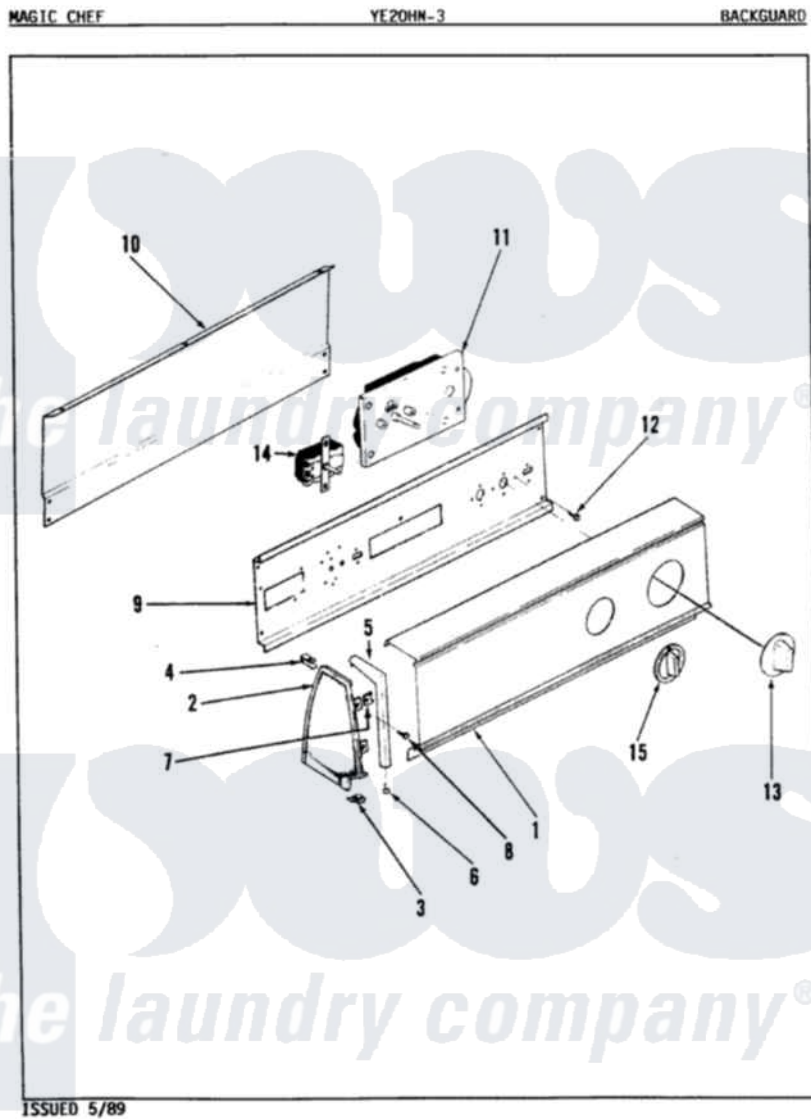

Magic Chef YE20HA3 01 - CONTROL PANEL (REV. A-D)

Magic Chef [Residential Magic Chef YE20HA3 Dryer Parts](#) Parts Diagram 01 - CONTROL PANEL (REV. A-D)
 Click on the part number to view part

Item	Original Part Number	Replaced By	Status	Part Description
1	53-1276		Not Available	CONTROL PANEL
2	53-0264			RH Endcap
"	25-7649	910187		Screw
"	25-7697	25-2219		Screw
"	25-7702			Speedclip, End Cap To Control Panel
"	35-2487	21001451		Cap- End
"	35-2488	21001452		Cap- End
"	53-0265			LH Endcap
3	25-7851			Speedclip, End Cap To Top
4	25-7435	33002917		Screw, No.10-16
"	25-7852			Speedclip, Rr Shld To End Cap
5	53-0277		Not Available	TRIM, END CAP (RT)
"	53-0278		Not Available	TRIM, END CAP (LT)
6	25-7760			Screw
7	25-7702			Speedclip, End Cap To Control

	53-1752			Panel
8	25-3092	90767		Screw, 8A X 3/8 HeX Washer Head Tapping
9	53-0365	53-1676		Shield, Control
"	53-1676			Shield, Control
10	35-2688	21001460		Shield, Rear
"	53-0268	21001460		Shield, Rear
11	53-1303		Not Available	TIMER
"	63-6752		Not Available	TIMER MOTOR
"	53-1758			Timer
"	63-6743	31001484		Resistor Assembly
12	25-0205	216412		Screw, Bracket To Timer
13	53-1529	31001219		Knob Ski
14	25-3092	90767		Screw, 8A X 3/8 HeX Washer Head Tapping
"	53-0344		Not Available	SWITCH, TEMPERATURE
15	35-2185	21001283		Knob, Selector---Piq
"	63-6731	53-1639		Buzzer Assembly
"	53-1442		Not Available	MANUAL, USE & CARE
"	25-3092	90767		Screw, 8A X 3/8 HeX Washer Head Tapping