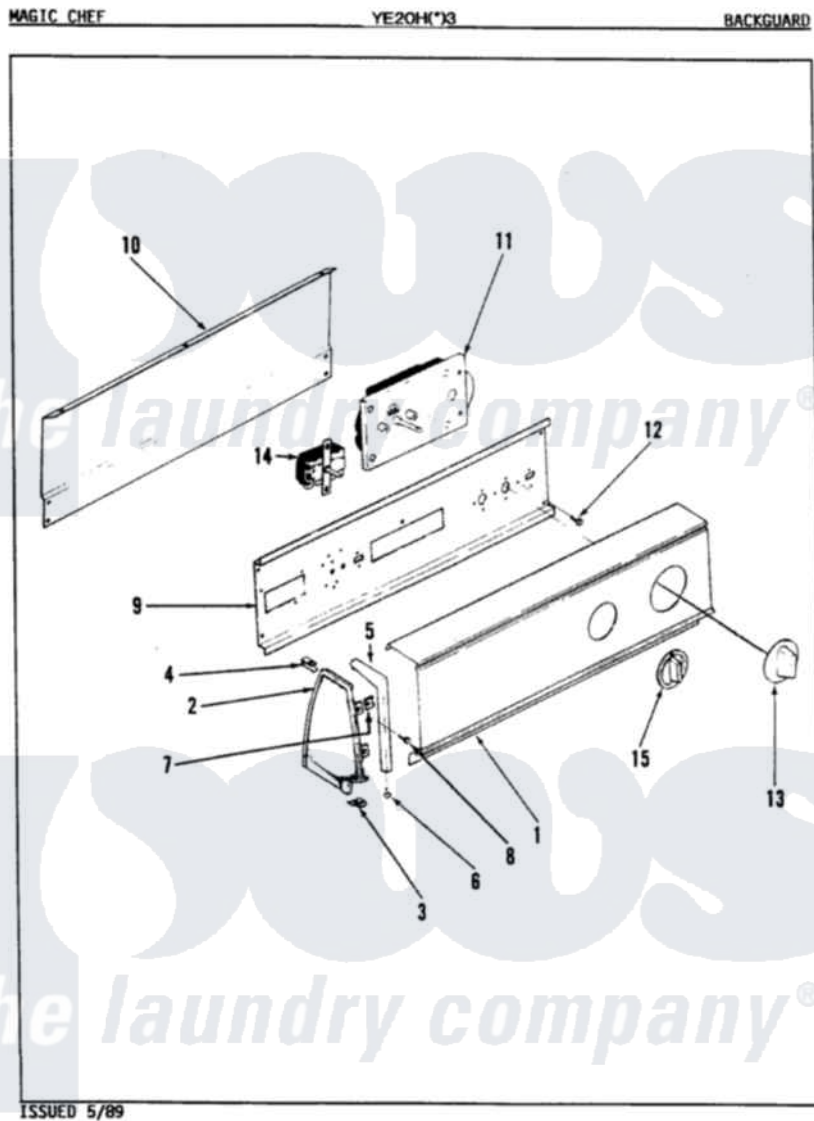

Magic Chef YE20HA3 02 - CONTROL PANEL (REV. E-F)

Magic Chef [Residential Magic Chef YE20HA3 Dryer Parts](#) Parts Diagram 02 - CONTROL PANEL (REV. E-F)
 Click on the part number to view part

Item	Original Part Number	Replaced By	Status	Part Description
1	53-1276		Not Available	CONTROL PANEL
2	35-2487	21001451		Cap- End
"	53-2488	31001109		Owners Man
"	25-7649	910187		Screw
"	25-7697	25-2219		Screw
"	25-7702			Speedclip, End Cap To Control Panel
3	25-7851			Speedclip, End Cap To Top
4	25-7435	33002917		Screw, No.10-16
"	25-7852			Speedclip, Rr Shld To End Cap
5	53-0277		Not Available	TRIM, END CAP (RT)
6	25-7760			Screw
7	25-7702			Speedclip, End Cap To Control Panel
8	25-3092	90767		Screw, 8A X 3/8 HeX Washer Head Tapping
9	53-1676			Shield, Control

10	35-2688	21001460		Shield, Rear
11	53-1303		Not Available	TIMER
"	63-6743	31001484		Resistor Assembly
"	53-1758			Timer
"	25-7435	33002917		Screw, No.10-16
12	25-0205	216412		Screw, Bracket To Timer
13	53-1529	31001219		Knob Ski
14	53-0344		Not Available	SWITCH, TEMPERATURE
"	25-3092	90767		Screw, 8A X 3/8 HeX Washer Head Tapping
15	35-2185	21001283		Knob, Selector---Piq
"	63-6731	53-1639		Buzzer Assembly
"	25-3092	90767		Screw, 8A X 3/8 HeX Washer Head Tapping
16	53-1442		Not Available	MANUAL, USE & CARE