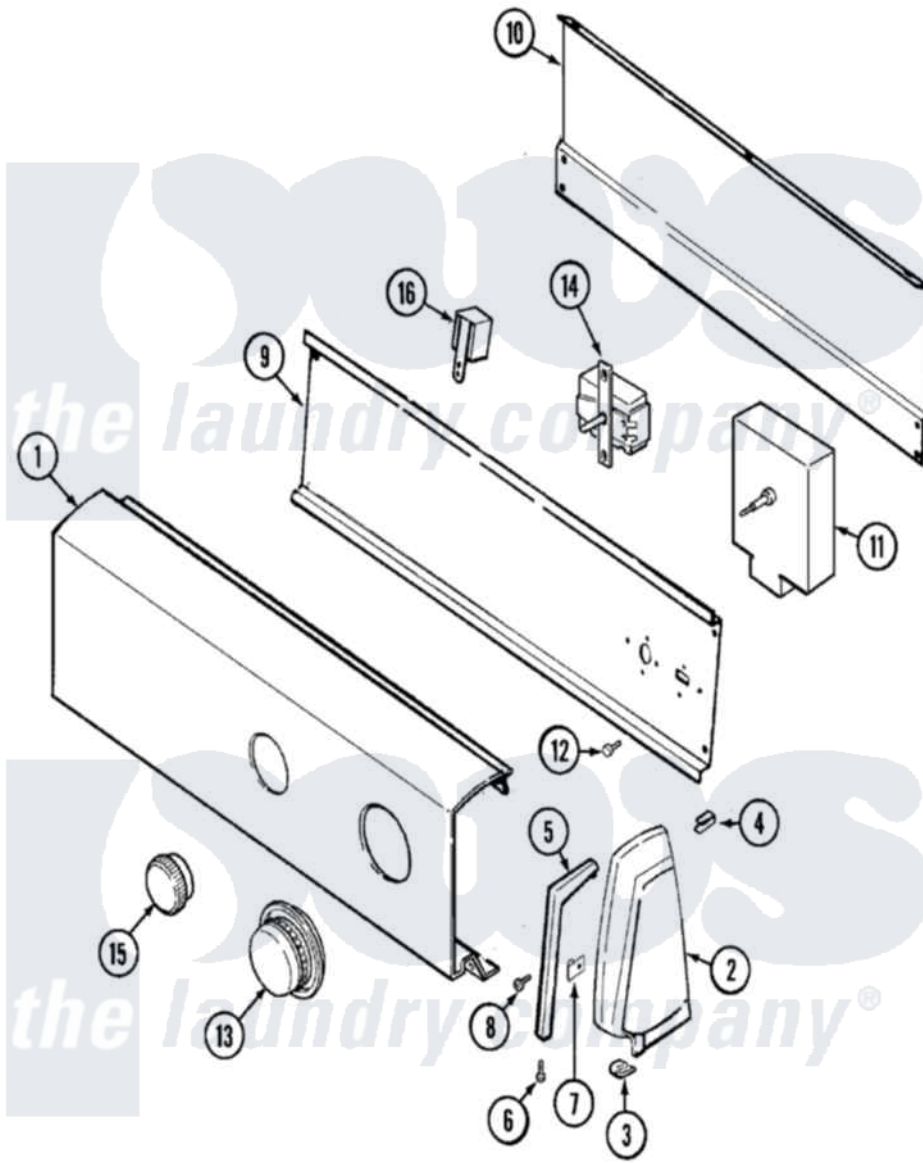

Magic Chef YE20HA3 03 - CONTROL PANEL (REV. G-K/10)

Magic Chef [Residential Magic Chef YE20HA3 Dryer Parts](#) Parts Diagram 03 - CONTROL PANEL (REV. G-K/10)
 Click on the part number to view part

Item	Original Part Number	Replaced By	Status	Part Description
1	53-1276		Not Available	CONTROL PANEL
2	25-7702			Speedclip, End Cap To Control Panel
"	25-7649	910187		Screw
"	25-7697	25-2219		Screw
"	25-7851			Speedclip, End Cap To Top
"	35-2487	21001451		Cap- End
"	35-2488	21001452		Cap- End
3	25-7851			Speedclip, End Cap To Top
"	25-7697	25-2219		Screw
4	25-7435	33002917		Screw, No.10-16
"	25-7852			Speedclip, Rr Shld To End Cap
5	53-0277		Not Available	TRIM, END CAP (RT)
"	53-0278		Not Available	TRIM, END CAP (LT)
6	25-7760			Screw
7	25-7702			Speedclip, End Cap To Control

7	25-1192		Panel
8	25-3092	90767	Screw, 8A X 3/8 HeX Washer Head Tapping
9	31001146	31001193	Pad, Shield
"	53-1676		Shield, Control
"	31001128	Not Available	SHIELD, CONTROL
10	35-2688	21001460	Shield, Rear
11	63-6743	31001484	Resistor Assembly
"	53-1758		Timer
12	25-0205	216412	Screw, Bracket To Timer
13	53-1529	31001219	Knob Ski
14	31001129		Switch, Temperature
"	53-0344	Not Available	SWITCH, TEMPERATURE
"	25-3092	90767	Screw, 8A X 3/8 HeX Washer Head Tapping
15	35-2185	21001283	Knob, Selector---Piq
16	25-3092	90767	Screw, 8A X 3/8 HeX Washer Head Tapping
"	63-6731	53-1639	Buzzer Assembly
17	53-1040	Not Available	MANUAL, USE & CARE
"	53-1442	Not Available	MANUAL, USE & CARE
18	16000329	Not Available	GUIDE, QUICK REF. - MAGIC CHEF