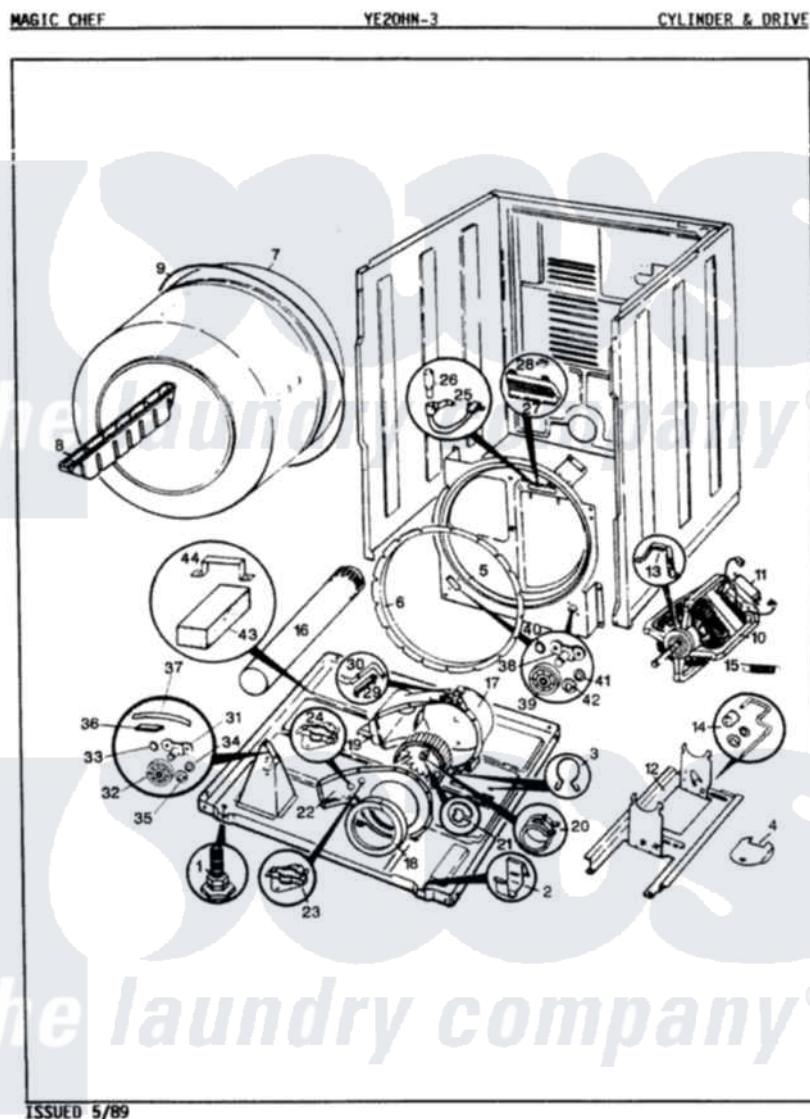

Magic Chef YE20HA3 04 - CYLINDER & DRIVE (REV. A-D)

Magic Chef [Residential Magic Chef YE20HA3 Dryer Parts](#) Parts Diagram 04 - CYLINDER & DRIVE (REV. A-D)
 Click on the part number to view part

Item	Original Part Number	Replaced By	Status	Part Description
1	63-5519		Not Available	LEG, LEVELING
2	53-0120			Clip, Front Panel
3	25-7027	16515		Clip
4	53-0153		Not Available	SHIELD, WIRING
"	25-7741	W10116760		Screw
5	LA-1054			Dryer Bulkhead Kit
"	25-7733	681414		Screw, 10AB X 1/2
6	53-0282	31001637		Seal Assembly, Cylinder Front
7	53-1250			Cylinder
"	53-1512		Not Available	BELT, DRIVE
8	25-7759	3196164		Screw
"	Y02100002		Not Available	BAFFLE (WHT)
9	LA-1004			Motor Mtg. Kit
"	53-1080	341241		Belt
10	53-1041	LA-1004		Motor Mtg. Kit
11	53-0936	LA-1004		Motor Mtg. Kit