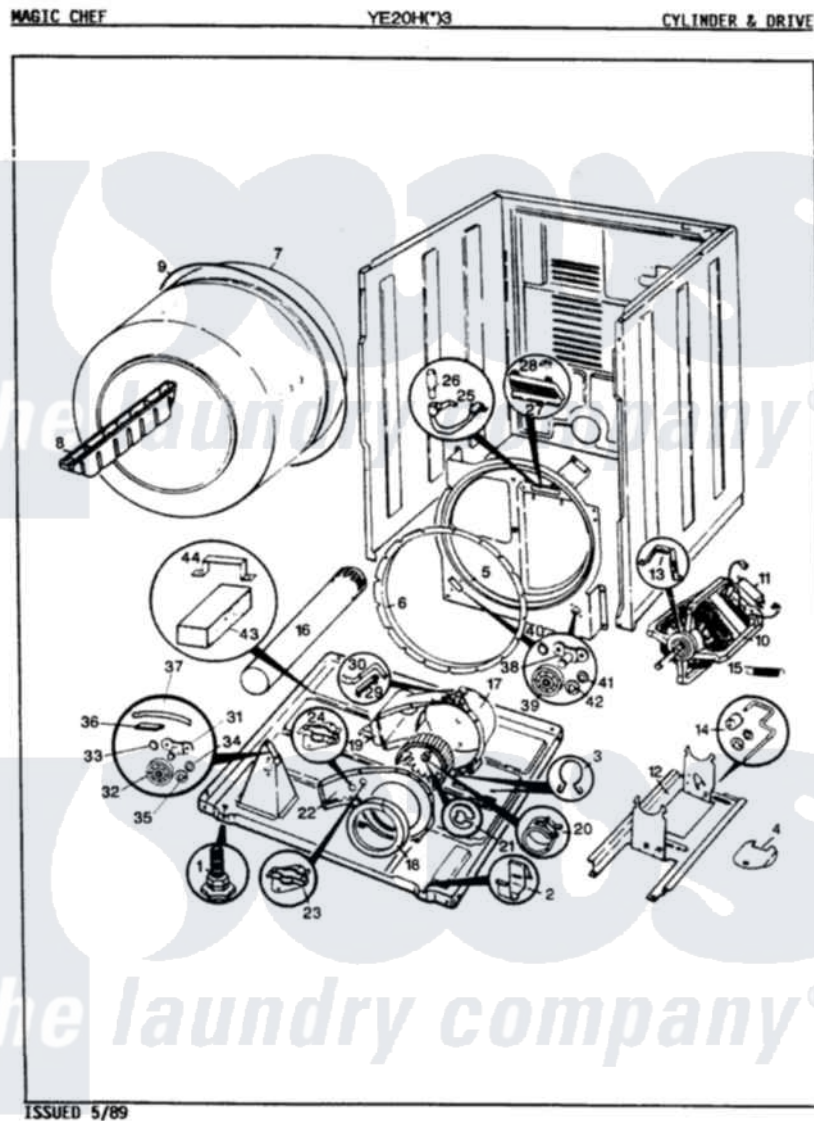

Magic Chef YE20HA3 05 - CYLINDER & DRIVE (REV. E & F)

Magic Chef [Residential Magic Chef YE20HA3 Dryer Parts](#) Parts Diagram 05 - CYLINDER & DRIVE (REV. E & F)
 Click on the part number to view part

Item	Original Part Number	Replaced By	Status	Part Description
1	63-5519		Not Available	LEG, LEVELING
2	53-0120			Clip, Front Panel
3	25-7027	16515		Clip
4	25-7741	W10116760		Screw
"	53-0153		Not Available	SHIELD, WIRING
5	LA-1054			Dryer Bulkhead Kit
"	25-7733	681414		Screw, 10AB X 1/2
6	53-0282	31001637		Seal Assembly, Cylinder Front
7	53-1250			Cylinder
8	25-7759	3196164		Screw
"	53-1249		Not Available	BAFFLE, WHITE
9	31531589	341241		Belt
"	LA-1004			Motor Mtg. Kit
10	53-1041	LA-1004		Motor Mtg. Kit
11	53-0693	53-0332		Motor Switch
12	53-0852		Not Available	MOTOR BRACKET