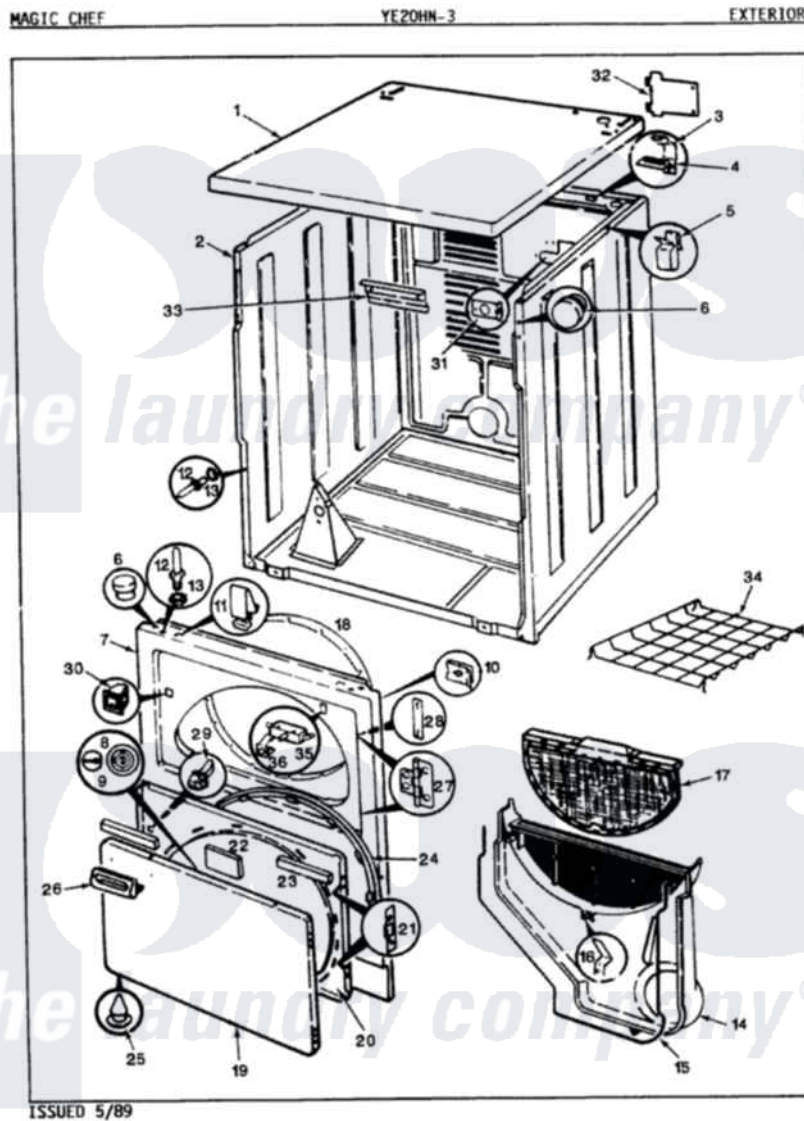

# Magic Chef YE20HA3 06 - EXTERIOR (REV. A-D)

Magic Chef [Residential Magic Chef YE20HA3 Dryer Parts](#) Parts Diagram 06 - EXTERIOR (REV. A-D)  
 Click on the part number to view part

Item	Original Part Number	Replaced By	Status	Part Description
1	53-0314-24	<a href="#">53-2435-24</a>		Top, Cabinet
"	53-1711-24	<a href="#">53-2435-24</a>		Top, Cabinet
2	53-0160-24	<a href="#">31001715</a>		Cabinet And Base Assembly
3	<a href="#">63-5712</a>			Hinge, Cabinet Top
4	<a href="#">33-0930</a>			Pad, Top Hinge
"	25-3092	<a href="#">90767</a>		Screw, 8A X 3/8 HeX Washer Head Tapping
5	<a href="#">25-3034</a>			Clip, Wiring
6	<a href="#">33-2653</a>			Bumper, Cabinet
7	53-0726-24		Not Available	PANEL, FRONT (ALM)-ELECTRIC
"	25-7820	<a href="#">489478</a>		Screw, 8 X 1/2
8	W10124350		Not Available	NOT REQUIRED PART OR SEE NOTE
9	W10124350		Not Available	NOT REQUIRED PART OR SEE NOTE
10	25-7817		Not Available	CLIP, U-TYPE
11	<a href="#">25-7220</a>			Clip, Cabinet Top