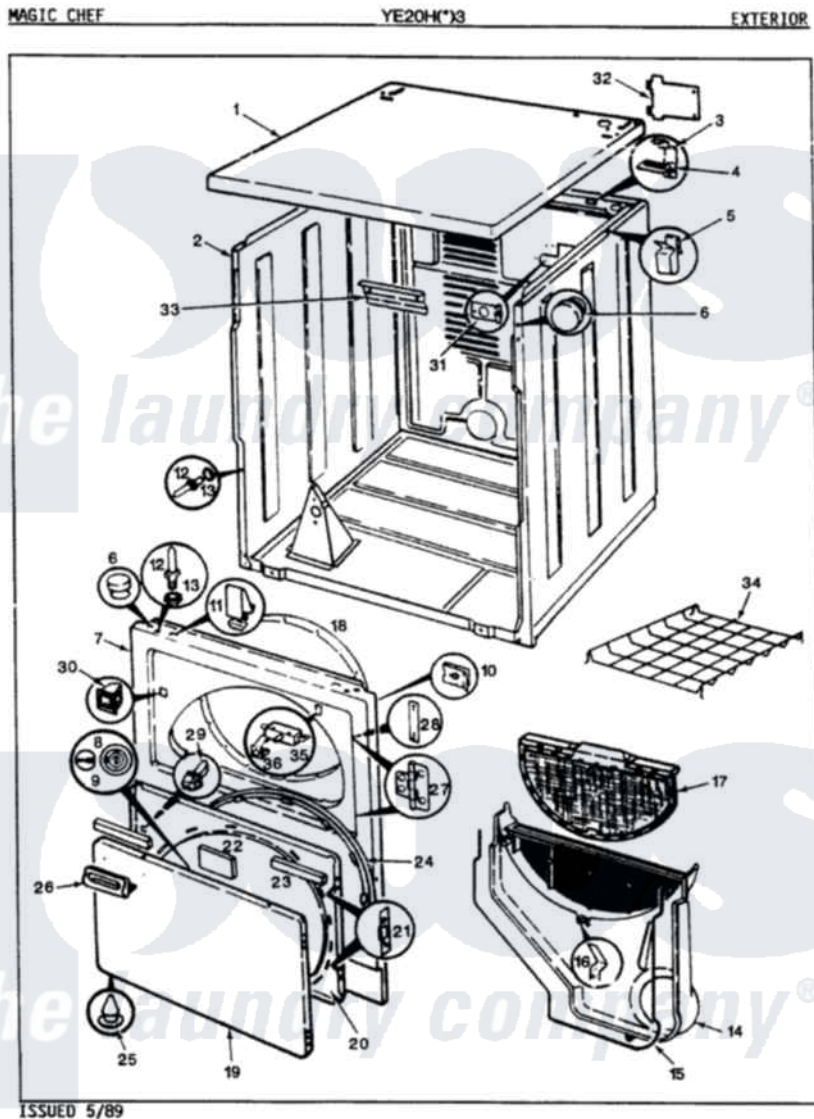

# Magic Chef YE20HA3 07 - EXTERIOR (REV. E-F)

Magic Chef [Residential Magic Chef YE20HA3 Dryer Parts](#) Parts Diagram 07 - EXTERIOR (REV. E-F)  
 Click on the part number to view part

Item	Original Part Number	Replaced By	Status	Part Description
1	53-1711		Not Available	CABINET TOP (DRYER)
"	53-1711-24	<a href="#">53-2435-24</a>		Top, Cabinet
"	53-1711-25		Not Available	CABINET TOP (DRYER)
2	53-1644-24	<a href="#">31001715</a>		Cabinet And Base Assembly
"	53-1644	<a href="#">31001714</a>		Cabinet And Base Assembly
"	53-1644-25		Not Available	CABINET & BASE ASSY.(WHT)
3	<a href="#">63-5712</a>			Hinge, Cabinet Top
4	25-3092	<a href="#">90767</a>		Screw, 8A X 3/8 HeX Washer Head Tapping
"	<a href="#">33-0930</a>			Pad, Top Hinge
5	<a href="#">25-3034</a>			Clip, Wiring
6	<a href="#">33-2653</a>			Bumper, Cabinet
7	53-0726-25		Not Available	PANEL, FRONT (H WHT)ELECTRIC
"	53-0726-24		Not Available	PANEL, FRONT (ALM)-ELECTRIC
"	53-0726	<a href="#">31001771</a>		Panel, Front