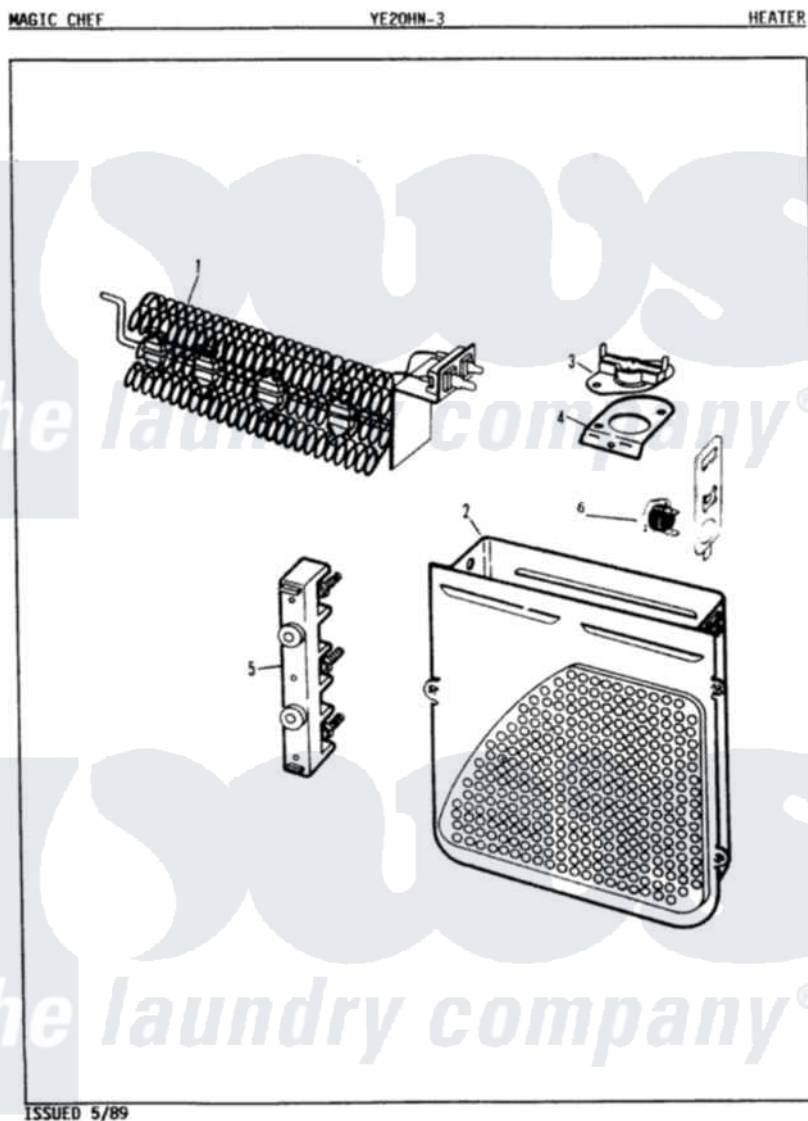

Magic Chef YE20HA3 08 - HEATER (REV. A-D)

Magic Chef [Residential Magic Chef YE20HA3 Dryer Parts](#) Parts Diagram 08 - HEATER (REV. A-D)
 Click on the part number to view part

Item	Original Part Number	Replaced By	Status	Part Description
1	53-0920	LA-1044		Element
"	25-7863			Screw
2	53-1232			Heater Housing Assembly
"	25-7819	M0217225		Screw
3	53-0771			Thermostat, Hi-Limit
"	25-3083	212951		Screw, No.6-32 X 1/4 Inch
4	53-1181			Bracket, Thermal Fuse
"	25-7741	W10116760		Screw
5	53-0166	53-1518		Block, Terminal
"	25-7803	3400074		Screw
"	25-6124		Not Available	NUT
"	25-3123		Not Available	WASHER, CUP
"	25-3122			Washer, Flat
"	25-0027	112432		Nut
6	53-1182			Fuse, Thermal