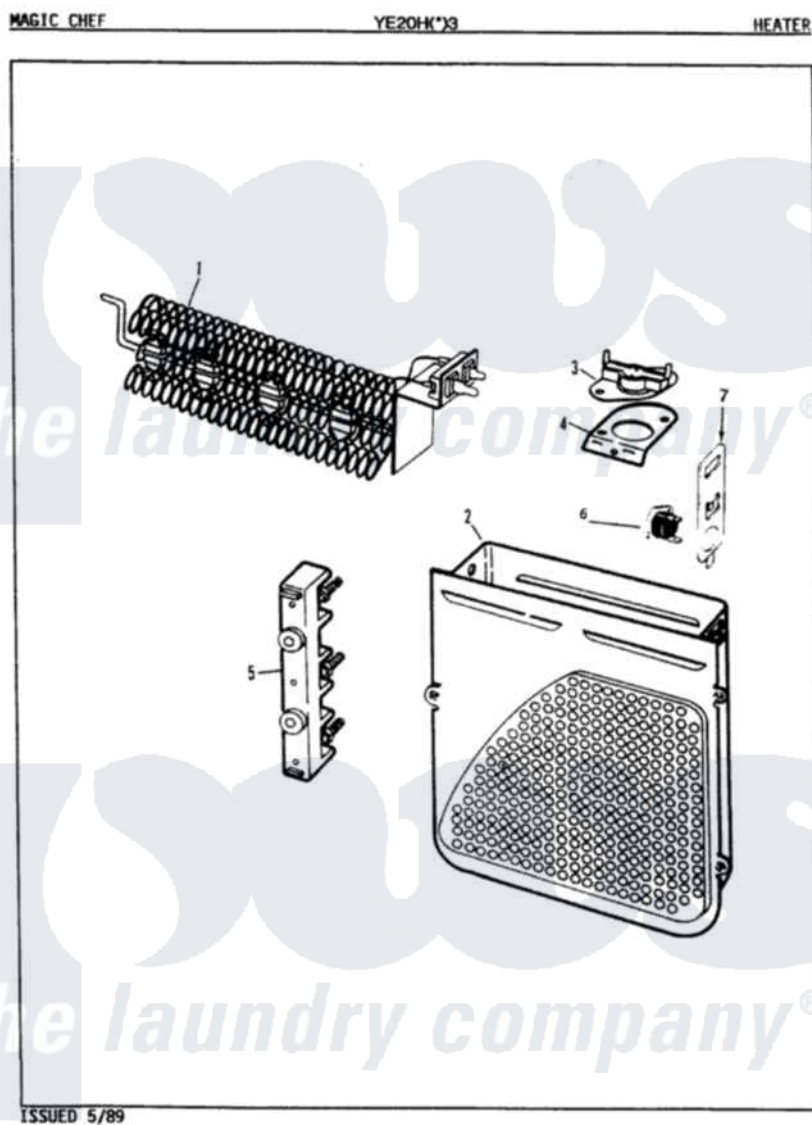

Magic Chef YE20HA3 09 - HEATER (REV. E-F)

Magic Chef [Residential Magic Chef YE20HA3 Dryer Parts](#) Parts Diagram 09 - HEATER (REV. E-F)
 Click on the part number to view part

Item	Original Part Number	Replaced By	Status	Part Description
1	25-7863			Screw
"	53-0920	LA-1044		Element
2	25-7819	M0217225		Screw
"	53-1232			Heater Housing Assembly
3	53-0771			Thermostat, Hi-Limit
"	25-3083	212951		Screw, No.6-32 X 1/4 Inch
4	53-0285			Bracket, Thermostat
"	25-7741	W10116760		Screw
5	53-0166	53-1518		Block, Terminal
"	25-0027	112432		Nut
"	25-6124		Not Available	NUT
"	25-3123		Not Available	WASHER, CUP
"	25-3122			Washer, Flat
"	25-7803	3400074		Screw
6	53-1182			Fuse, Thermal
7	53-1181			Bracket, Thermal Fuse