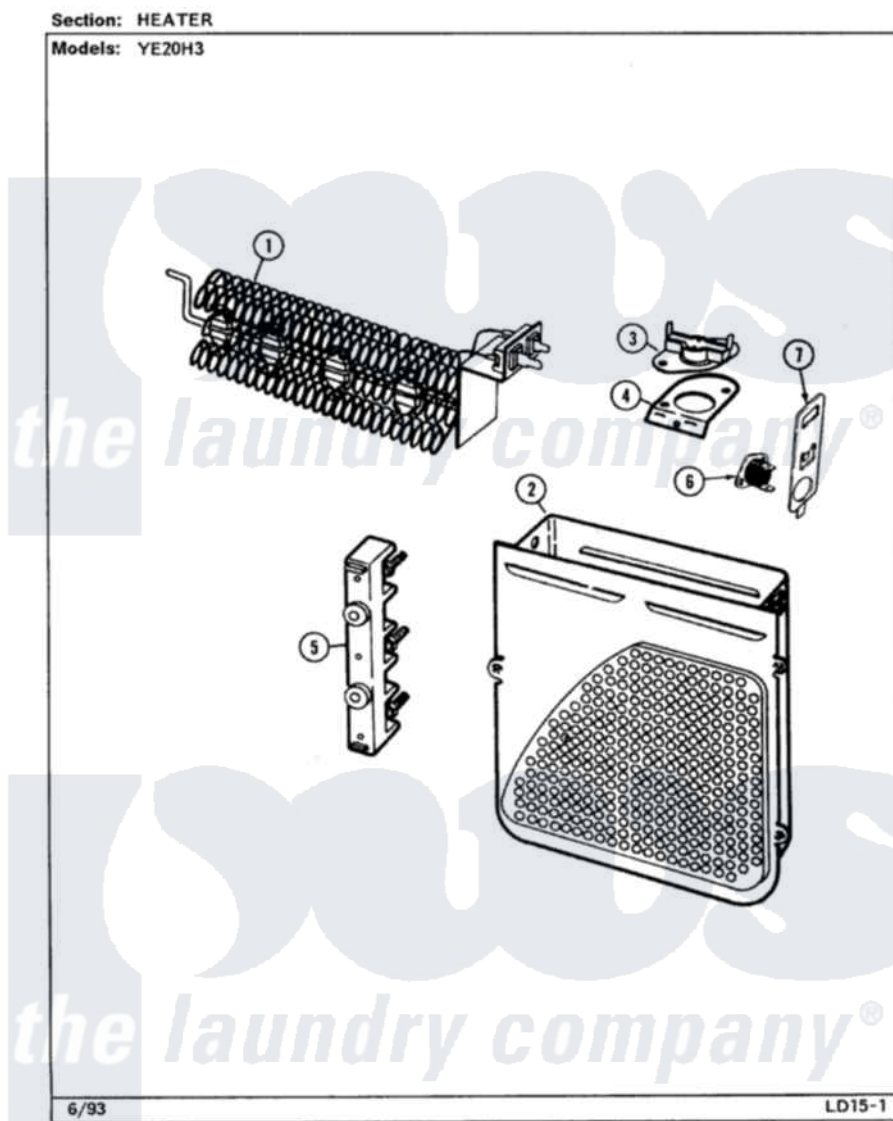

Magic Chef YE20HA3 10 - HEATER (REV. G-K/10)

Magic Chef [Residential Magic Chef YE20HA3 Dryer Parts](#) Parts Diagram 10 - HEATER (REV. G-K/10)

[Click on the part number to view part](#)

Item	Original Part Number	Replaced By	Status	Part Description
1	25-7863			Screw
"	53-0920	LA-1044		Element
2	25-7819	M0217225		Screw
"	53-1232			Heater Housing Assembly
3	53-0771			Thermostat, Hi-Limit
"	25-3083	212951		Screw, No.6-32 X 1/4 Inch
4	53-0285			Bracket, Thermostat
"	25-7741	W10116760		Screw
5	53-0166	53-1518		Block, Terminal
"	25-0027	112432		Nut
"	25-6124		Not Available	NUT
"	25-3123		Not Available	WASHER, CUP
"	25-3122			Washer, Flat
"	25-7803	3400074		Screw
6	53-1182			Fuse, Thermal
7	53-1181			Bracket, Thermal Fuse