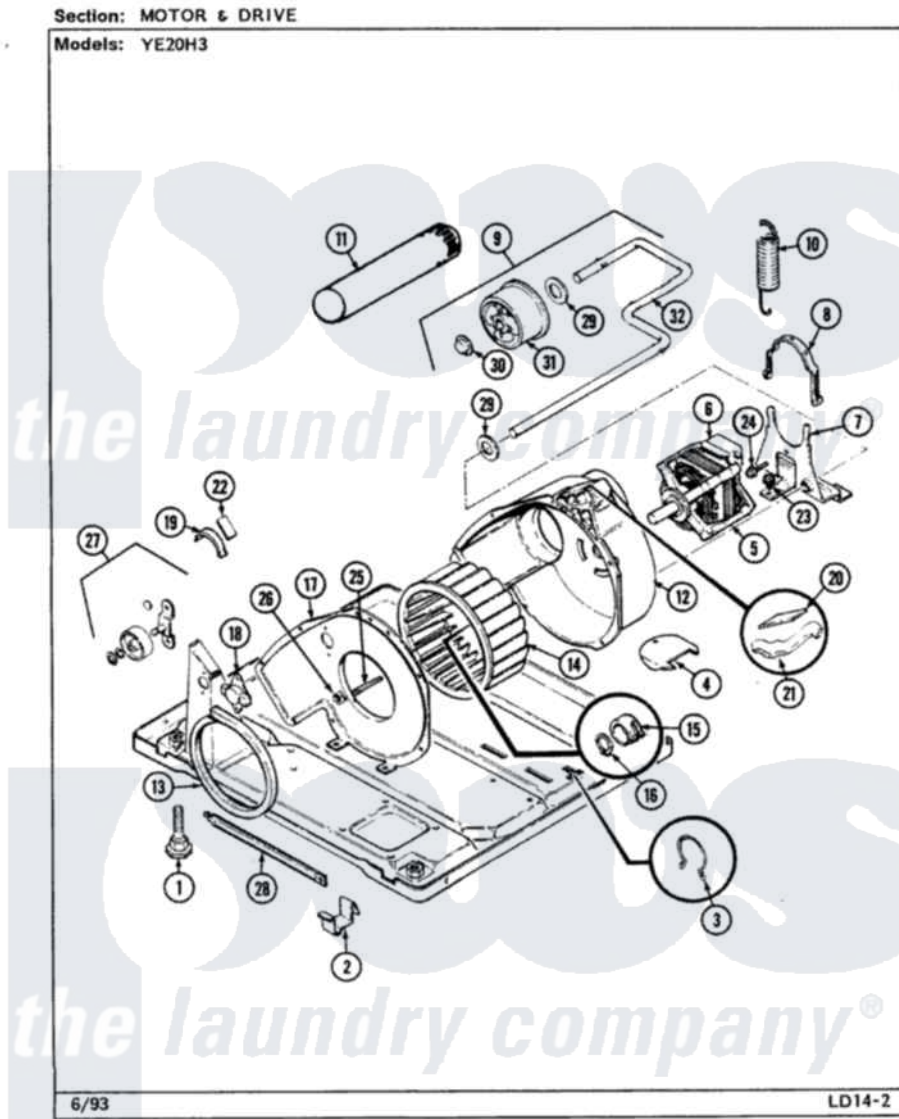

# Magic Chef YE20HA3 11 - MOTOR & DRIVE (REV. G-K/10)

Magic Chef [Residential Magic Chef YE20HA3 Dryer Parts](#) Parts Diagram 11 - MOTOR & DRIVE (REV. G-K/10)  
Click on the part number to view part

Item	Original Part Number	Replaced By	Status	Part Description
1	63-5519		Not Available	LEG, LEVELING
2	<a href="#">53-0120</a>			Clip, Front Panel
3	25-7027	<a href="#">16515</a>		Clip
4	53-0153		Not Available	SHIELD, WIRING
"	25-7741	<a href="#">W10116760</a>		Screw
5	31001015	<a href="#">W10410996</a>		Motor-Drve
"	53-2275	<a href="#">W10410996</a>		Motor-Drve
6	53-0693	<a href="#">53-0332</a>		Motor Switch
7	53-1932	<a href="#">31001570</a>		Bracket, Motor
"	25-7811		Not Available	SCREW
8	53-0214	<a href="#">660658</a>		Clamp, Motor Mounting 343481 685441
9	<a href="#">53-2287</a>			Idler Assembly
10	53-2209	<a href="#">31001465</a>		Spring, Idler
11	25-2134	<a href="#">W10116760</a>		Screw
"	<a href="#">53-0134</a>			Duct, Exhaust
12	<a href="#">53-1801</a>			Housing, Blower