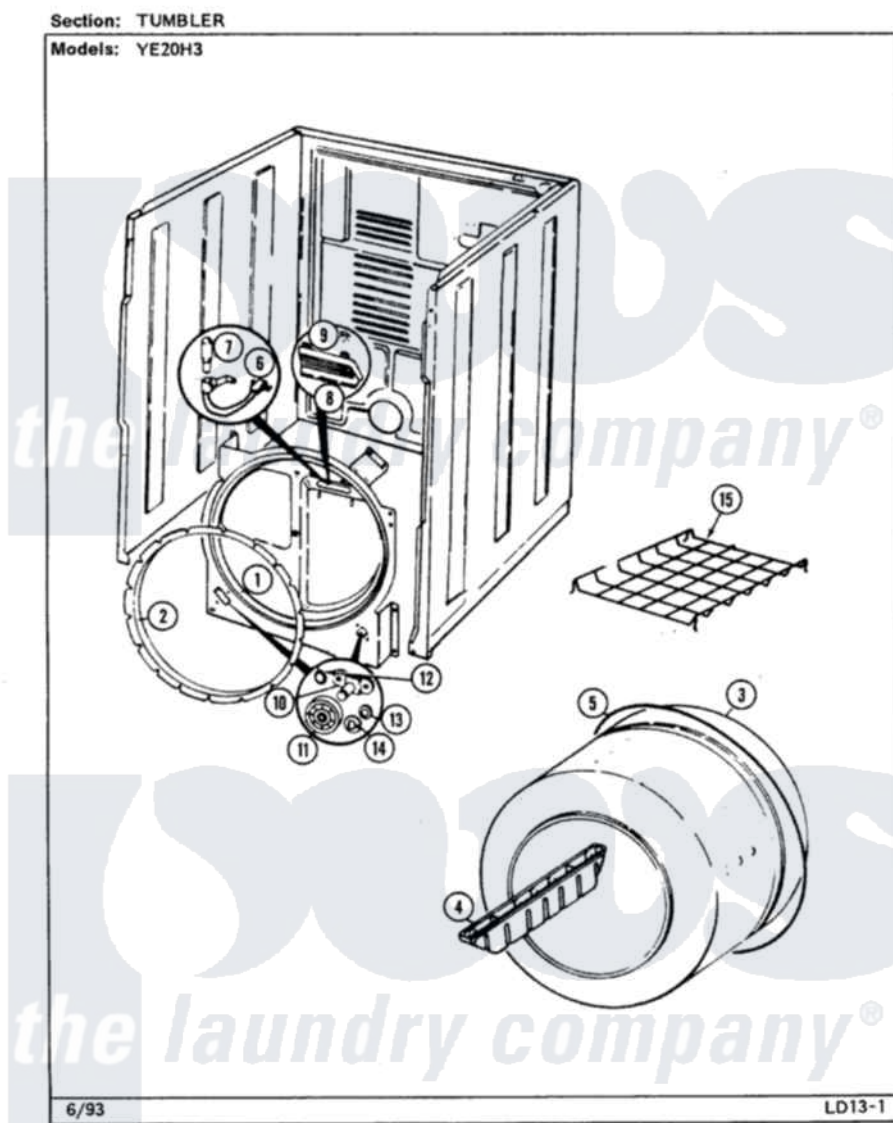

Magic Chef YE20HA3 12 - TUMBLER (REV. G-K/10)

Magic Chef [Residential Magic Chef YE20HA3 Dryer Parts](#) Parts Diagram 12 - TUMBLER (REV. G-K/10)
Click on the part number to view part

Item	Original Part Number	Replaced By	Status	Part Description
1	25-7733	681414		Screw, 10AB X 1/2
"	Y02100001	LA-1054		Dryer Bulkhead Kit
2	53-0282	31001637		Seal Assembly, Cylinder Front
3	53-1250			Cylinder
4	Y02100002		Not Available	BAFFLE (WHT)
"	25-7759	3196164		Screw
5	31531589	341241		Belt
6	25-3457			Screw, Sems
"	53-1580			Receptacle Assembly
7	53-0570	A3167501		Lamp Oven, Int.
8	53-0174			Lens, Bulb
9	25-3562	3195558		Nut
10	53-0197			Support Assembly-Cylinder Rear
"	25-7101	3351614		Screw, Gearcase Cover Mounting
11	53-0642	31001096		Roller

12	25-7813	Spacer
13	25-7814	Washer
14	LA-1008	Rr Roller Kit
"	25-7854	Ring, Retaining