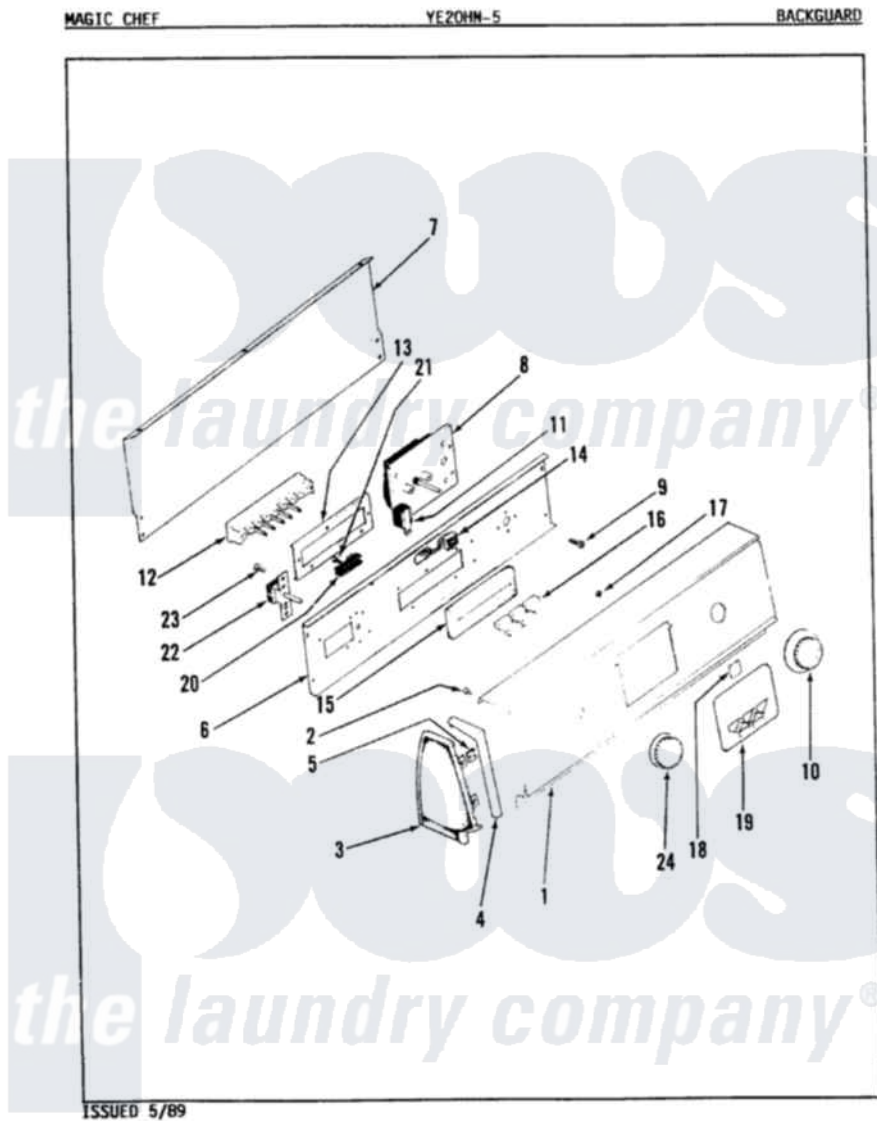

Magic Chef YE20HA5 01 - CONTROL PANEL

Magic Chef [Residential Magic Chef YE20HA5 Dryer Parts](#) Parts Diagram 01 - CONTROL PANEL
 Click on the part number to view part

Item	Original Part Number	Replaced By	Status	Part Description
1	53-1274		Not Available	CONTROL PANEL
2	25-7852			Speedclip, Rr Shld To End Cap
"	25-3457			Screw, Sems
"	25-7435	33002917		Screw, No.10-16
3	25-7851			Speedclip, End Cap To Top
"	34-9487		Not Available	PLATE, REINFORCEMENT
"	25-7702			Speedclip, End Cap To Control Panel
"	25-7697	25-2219		Screw
"	53-0264			RH Endcap
"	53-0265			LH Endcap
"	25-7649	910187		Screw
4	53-0278		Not Available	TRIM, END CAP (LT)
"	25-7760			Screw
"	53-0277		Not Available	TRIM, END CAP (RT)
5	25-7702			Speedclip, End Cap To Control

	25-7172		Panel
"	25-3092	90767	Screw, 8A X 3/8 HeX Washer Head Tapping
6	35-0686-1	Not Available	CONTROL SHIELD
7	25-3457		Screw, Sems
"	53-0268	21001460	Shield, Rear
"	25-3092	90767	Screw, 8A X 3/8 HeX Washer Head Tapping
8	63-6743	31001484	Resistor Assembly
"	53-1300	Not Available	TIMER
9	25-0205	216412	Screw, Bracket To Timer
"	63-5685	63-5613	Timer
10	53-1529	31001219	Knob Ski
11	25-3092	90767	Screw, 8A X 3/8 HeX Washer Head Tapping
"	63-6731	53-1639	Buzzer Assembly
12	53-0856	Not Available	PB SWITCH
13	25-3092	90767	Screw, 8A X 3/8 HeX Washer Head Tapping
"	33-6620	Not Available	BRACKET
"	25-7712	Not Available	SCREW
14	35-0691-02	Not Available	SIGNAL LIGHT
"	35-0691-01	Not Available	SIGNAL LIGHT
"	35-0691-03	Not Available	SIGNAL LIGHT
15	33-8541	Not Available	SWITCH PAD
16	53-1271-04		Push Button
"	53-1271-03		Push Button
"	53-1271-02		Push Button
"	53-1271-01		Push Button
17	25-7882	Not Available	PALNUT
18	35-0690	Not Available	LENS
19	53-0854	Not Available	PB BEZEL
"	53-0857	Not Available	LENS
20	35-0729	7401P037-60	Block, Terminal
21	25-7649	910187	Screw
22	53-0346	53-1263	Rotary Switch
23	25-3092	90767	Screw, 8A X 3/8 HeX Washer Head Tapping
24	53-1040	Not Available	MANUAL, USE & CARE
"	35-2185	21001283	Knob, Selector----Piq