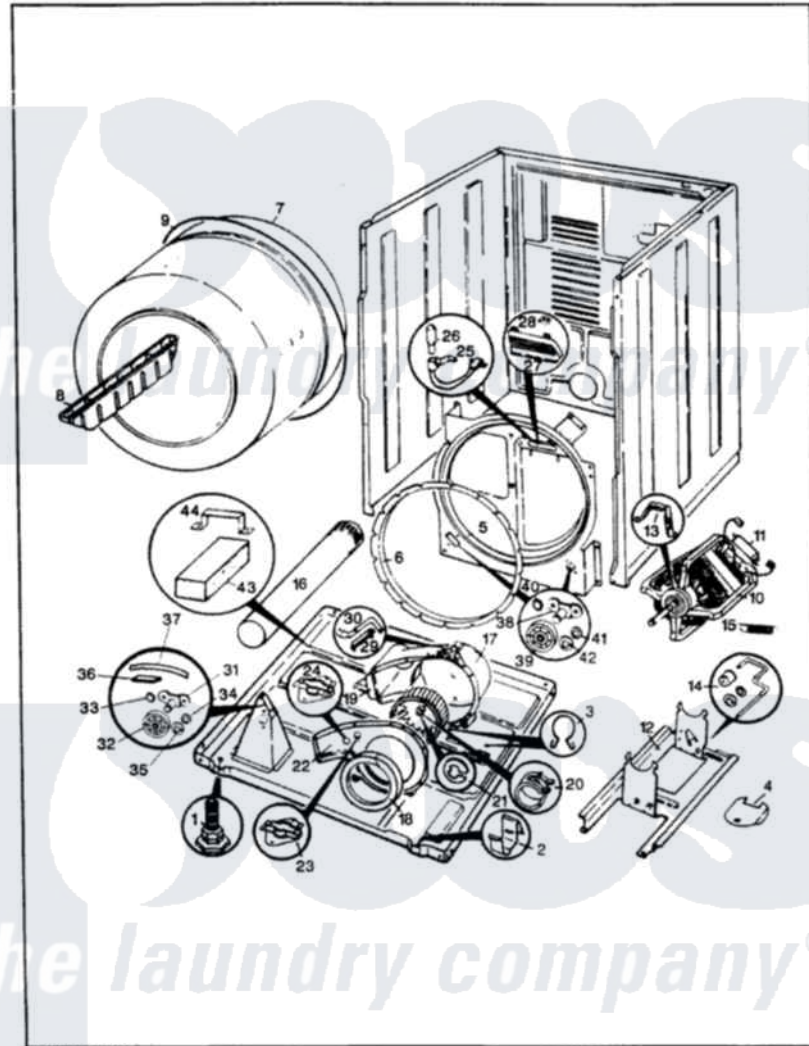

Magic Chef YE20HA5 02 - CYLINDER & DRIVE

MAGIC CHEF

YE20HN-5

CYLINDER & DRIVE

ISSUED 5/89

Magic Chef [Residential Magic Chef YE20HA5 Dryer Parts](#) Parts Diagram 02 - CYLINDER & DRIVE
 Click on the part number to view part

Item	Original Part Number	Replaced By	Status	Part Description
1	63-5519		Not Available	LEG, LEVELING
2	53-0120			Clip, Front Panel
3	25-7027	16515		Clip
4	53-0153		Not Available	SHIELD, WIRING
"	25-7741	W10116760		Screw
5	25-7733	681414		Screw, 10AB X 1/2
"	Y02100001	LA-1054		Dryer Bulkhead Kit
6	53-0282	31001637		Seal Assembly, Cylinder Front
7	53-1250			Cylinder
8	53-0117		Not Available	BAFFLE, GRAY
"	25-7759	3196164		Screw
9	LA-1004			Motor Mtg. Kit
"	53-1080	341241		Belt
10	53-1041	LA-1004		Motor Mtg. Kit
11	53-0936	LA-1004		Motor Mtg. Kit
12	25-7811		Not Available	SCREW