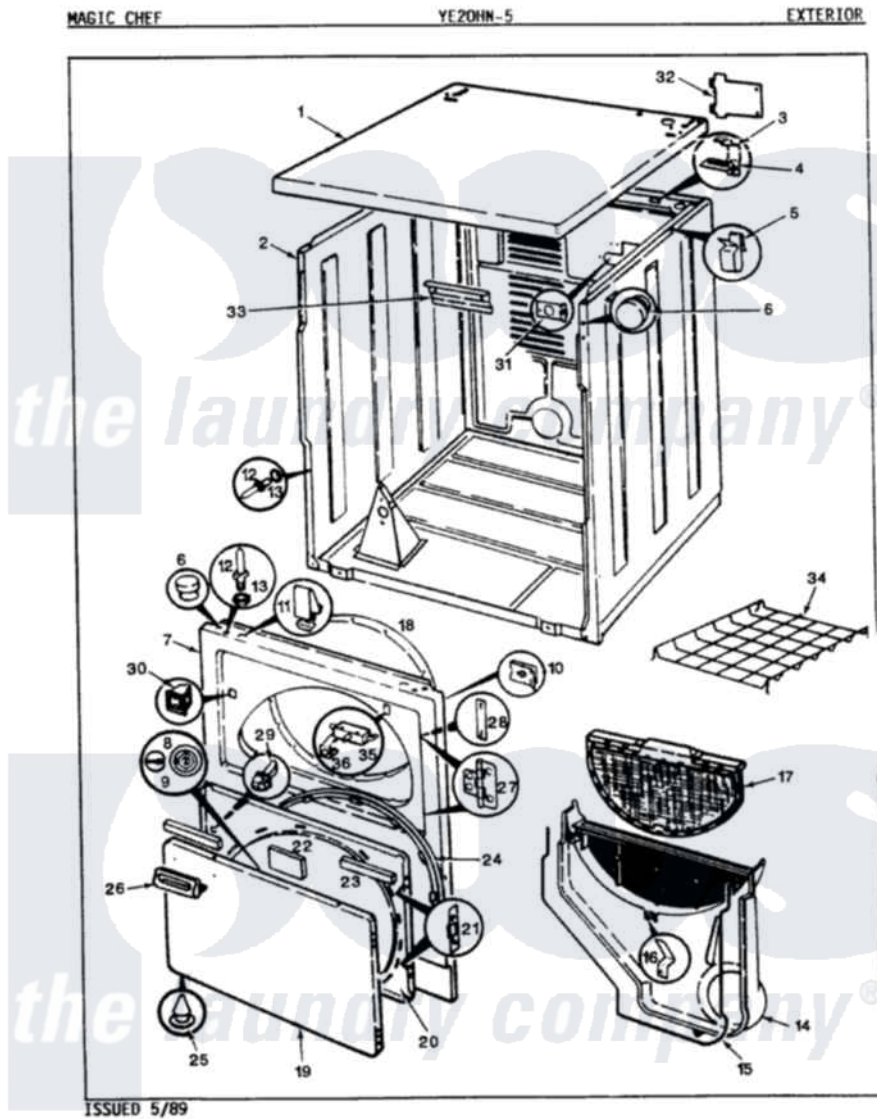

Magic Chef YE20HA5 03 - EXTERIOR

Magic Chef [Residential Magic Chef YE20HA5 Dryer Parts](#) Parts Diagram 03 - EXTERIOR
 Click on the part number to view part

Item	Original Part Number	Replaced By	Status	Part Description
1	53-0314-24	53-2435-24		Top, Cabinet
2	53-0160-24	31001715		Cabinet And Base Assembly
3	63-5712			Hinge, Cabinet Top
4	25-3092	90767		Screw, 8A X 3/8 HeX Washer Head Tapping
"	33-0930			Pad, Top Hinge
5	25-3034			Clip, Wiring
6	33-2653			Bumper, Cabinet
7	53-0726-24		Not Available	PANEL, FRONT (ALM)-ELECTRIC
8	W10124350		Not Available	NOT REQUIRED PART OR SEE NOTE
9	W10124350		Not Available	NOT REQUIRED PART OR SEE NOTE
10	25-7820	489478		Screw, 8 X 1/2
"	25-7817		Not Available	CLIP, U-TYPE
11	25-7220			Clip, Cabinet Top
12	63-6148	53-0643		Pin, Locator

13	53-0200		Sleeve, Locator Pin
"	25-0224	3400029	Nut, Adapter Plate
14	53-0917	12001324	Duct Kit, Collector
"	53-1299	12001324	Duct Kit, Collector
"	25-7810	415013-35	Screw
15	53-1298	Not Available	SEAL
"	53-0204		Seal
16	53-0123		Clip
17	53-0918		Filter, Lint
18	53-0282	31001637	Seal Assembly, Cylinder Front
19	53-0154-24		Panel, Outer Door
20	53-0740	Not Available	INNER DOOR
21	53-0119		Clip, Hinge
22	53-0251	53-1490	Door Pad
23	53-0252	53-1491	Door Pad
24	25-7770	3196169	Screw, Element
"	53-0112	31001529	Seal, Door
25	25-3534	25-7889	Plug Button
26	53-0928	53-0927	Handle, Door
"	25-7810	415013-35	Screw
27	53-0122	53-1492	Hinge, Dryer Door
28	53-0121	Not Available	TWIN NUT
"	25-7809		Screw, No.6-20 1/2 Flthd Torx
"	LA-1003		Door Catch Kit
29	73-0033	LA-1003	Door Catch Kit
30	53-0187	LA-1003	Door Catch Kit
31	25-7828	489483	Screw 10-32 X 1/2
"	53-0135	Not Available	SUPPORT, POWER CORD
32	53-0284		Cover, Terminal
"	25-7857	90767	Screw, 8A X 3/8 HeX Washer Head Tapping
33	25-3457		Screw, Sems
"	53-0133		Shield, Heat
34	LA-1005		Switch Kit
"	53-0772	21001495	Rack, Drying
35	53-0148		Switch, Door
36	63-5990	31001319	Clip, Switch