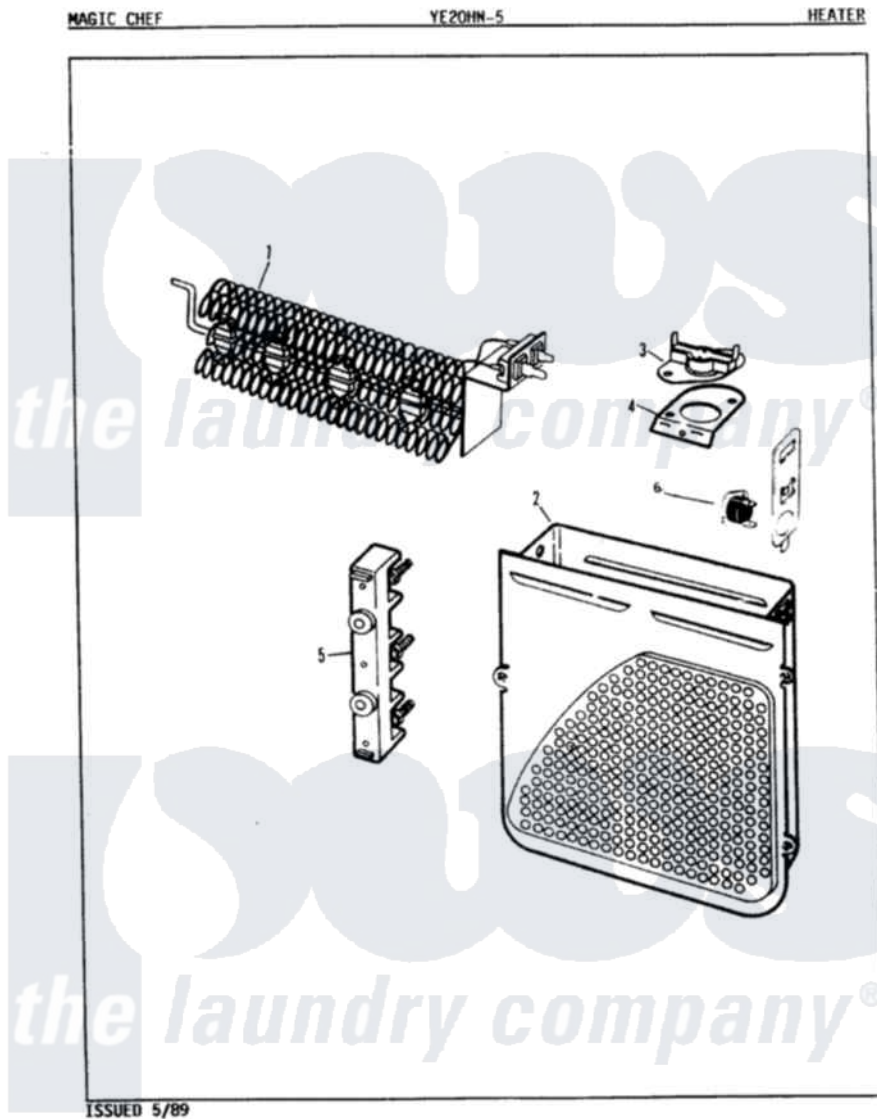

# Magic Chef YE20HA5 04 - HEATER

Magic Chef [Residential Magic Chef YE20HA5 Dryer Parts](#) Parts Diagram 04 - HEATER  
 Click on the part number to view part

Item	Original Part Number	Replaced By	Status	Part Description
1	53-0920	<a href="#">LA-1044</a>		Element
"	<a href="#">25-7863</a>			Screw
2	<a href="#">53-1232</a>			Heater Housing Assembly
"	25-7819	<a href="#">M0217225</a>		Screw
3	<a href="#">53-0771</a>			Thermostat, Hi-Limit
"	25-3083	<a href="#">212951</a>		Screw, No.6-32 X 1/4 Inch
4	<a href="#">53-1181</a>			Bracket, Thermal Fuse
"	25-7741	<a href="#">W10116760</a>		Screw
5	53-0166	<a href="#">53-1518</a>		Block, Terminal
"	25-7803	<a href="#">3400074</a>		Screw
"	25-6124		Not Available	NUT
"	25-3123		Not Available	WASHER, CUP
"	<a href="#">25-3122</a>			Washer, Flat
"	25-0027	<a href="#">112432</a>		Nut
6	<a href="#">53-1182</a>			Fuse, Thermal