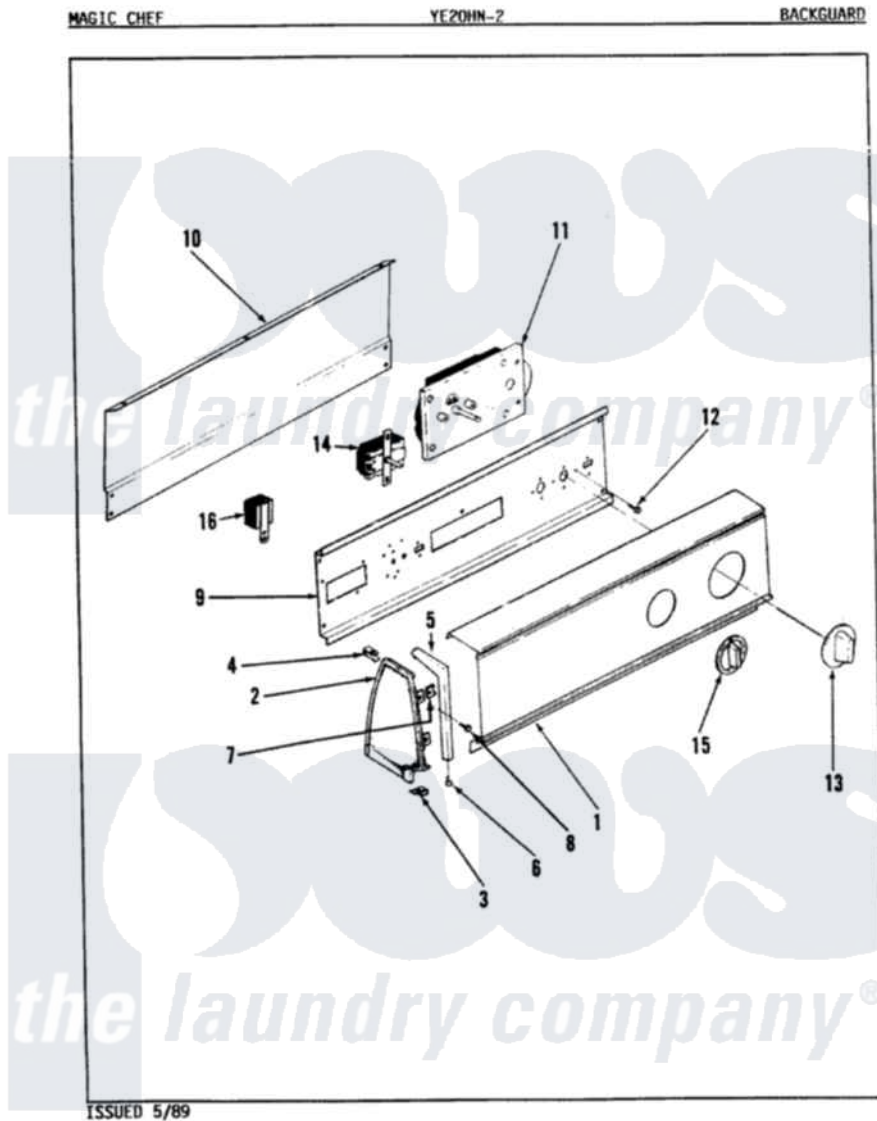

# Magic Chef YE20HN2 01 - CONTROL PANEL

Magic Chef [Residential Magic Chef YE20HN2 Dryer Parts](#) Parts Diagram 01 - CONTROL PANEL  
 Click on the part number to view part

Item	Original Part Number	Replaced By	Status	Part Description
1	53-1277		Not Available	CONTROL PANEL
2	<a href="#">53-0265</a>			LH Endcap
"	25-7002		Not Available	HOSE CLAMP
"	25-7649	<a href="#">910187</a>		Screw
"	35-2488	<a href="#">21001452</a>		Cap- End
"	<a href="#">53-0264</a>			RH Endcap
3	25-7697	<a href="#">25-2219</a>		Screw
"	<a href="#">25-7851</a>			Speedclip, End Cap To Top
4	<a href="#">25-7852</a>			Speedclip, Rr Shld To End Cap
"	25-7435	<a href="#">33002917</a>		Screw, No.10-16
5	53-0278		Not Available	TRIM, END CAP (LT)
"	53-0277		Not Available	TRIM, END CAP (RT)
6	<a href="#">25-7760</a>			Screw
7	<a href="#">25-7702</a>			Speedclip, End Cap To Control Panel
8	25-3002	<a href="#">00767</a>		Screw, 8A X 3/8 HeX Washer

8	25-3092	<a href="#">90767</a>		Head Tapping
9	<a href="#">53-1676</a>			Shield, Control
"	53-0365	<a href="#">53-1676</a>		Shield, Control
10	53-0268	<a href="#">21001460</a>		Shield, Rear
"	35-2688	<a href="#">21001460</a>		Shield, Rear
11	<a href="#">53-1547</a>			Timer
"	<a href="#">53-1301</a>			Timer
"	63-6743	<a href="#">31001484</a>		Resistor Assembly
"	53-0635		Not Available	TIMER MOTOR
12	25-0205	<a href="#">216412</a>		Screw, Bracket To Timer
13	53-1529	<a href="#">31001219</a>		Knob Ski
14	53-0394	<a href="#">53-1264</a>		Rotary Switch
"	25-3092	<a href="#">90767</a>		Screw, 8A X 3/8 HeX Washer Head Tapping
15	35-2185	<a href="#">21001283</a>		Knob, Selector----Piq
16	63-6731	<a href="#">53-1639</a>		Buzzer Assembly
"	25-3092	<a href="#">90767</a>		Screw, 8A X 3/8 HeX Washer Head Tapping
17	53-1040		Not Available	MANUAL, USE & CARE