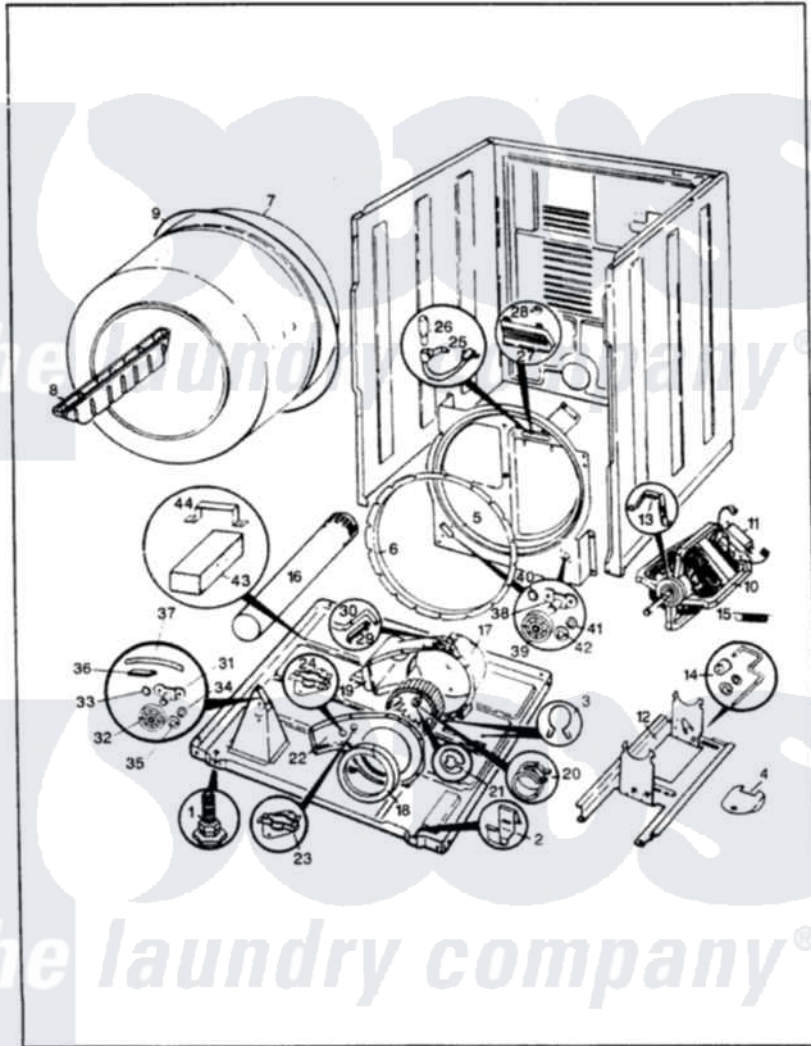

Magic Chef YE20HN2 02 - CYLINDER & DRIVE

MAGIC CHEF

YE20HN-2

CYLINDER & DRIVE

ISSUED 5/89

Magic Chef [Residential Magic Chef YE20HN2 Dryer Parts](#) Parts Diagram 02 - CYLINDER & DRIVE
 Click on the part number to view part

Item	Original Part Number	Replaced By	Status	Part Description
1	63-5519		Not Available	LEG, LEVELING
2	53-0120			Clip, Front Panel
3	25-7027	16515		Clip
4	25-7741	W10116760		Screw
"	53-0153		Not Available	SHIELD, WIRING
"	53-0153		Not Available	SHIELD, WIRING
5	25-7733	681414		Screw, 10AB X 1/2
"	53-1703	LA-1054		Dryer Bulkhead Kit
6	53-0282	31001637		Seal Assembly, Cylinder Front
7	53-0178	53-1250		Cylinder
8	53-0117		Not Available	BAFFLE, GRAY
"	25-7759	3196164		Screw
9	53-1080	341241		Belt
"	LA-1004			Motor Mtg. Kit
10	53-1041	LA-1004		Motor Mtg. Kit
11	53-0936	LA-1004		Motor Mtg. Kit