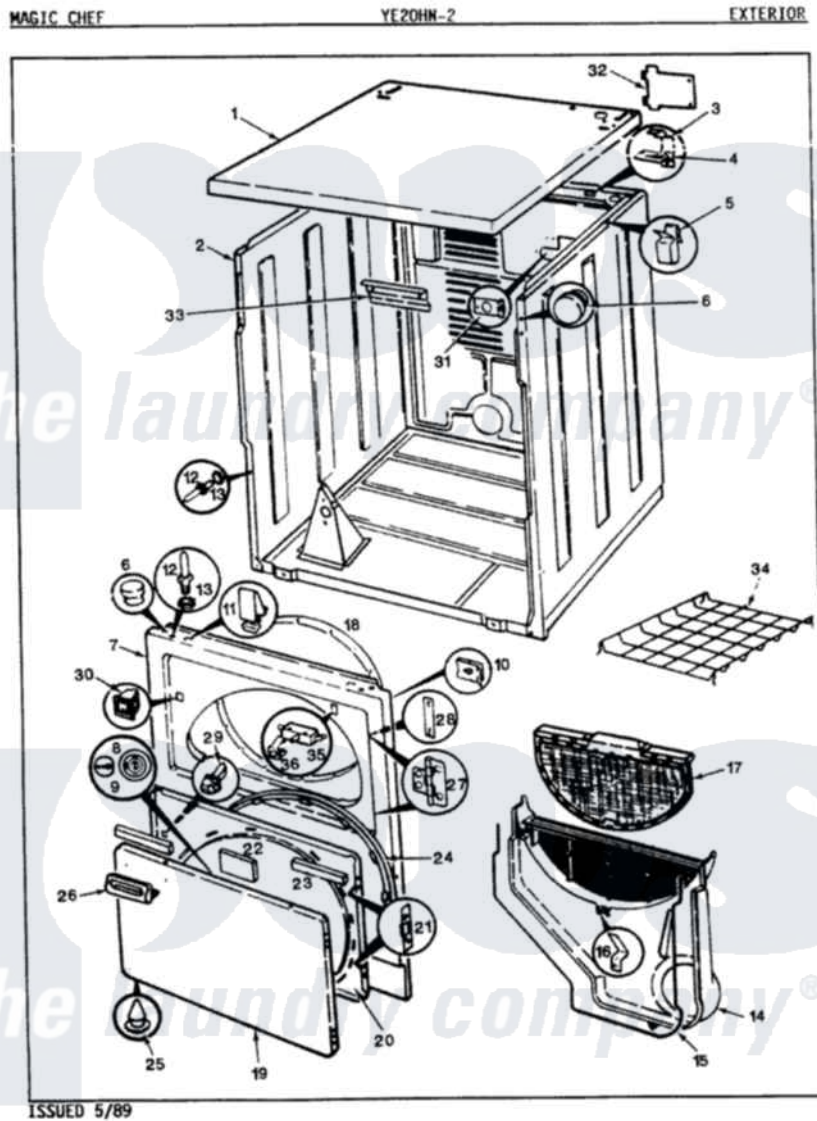

Magic Chef YE20HN2 03 - EXTERIOR

Magic Chef [Residential Magic Chef YE20HN2 Dryer Parts](#) Parts Diagram 03 - EXTERIOR
 Click on the part number to view part

Item	Original Part Number	Replaced By	Status	Part Description
1	53-0314		Not Available	CABINET TOP
"	53-1711		Not Available	CABINET TOP (DRYER)
2	53-0160-25		Not Available	CABINET ASM
"	53-0160-24	31001715		Cabinet And Base Assembly
"	53-0160	31001714		Cabinet And Base Assembly
3	63-5712			Hinge, Cabinet Top
4	33-0930			Pad, Top Hinge
"	25-3092	90767		Screw, 8A X 3/8 HeX Washer Head Tapping
5	25-3034			Clip, Wiring
6	33-2653			Bumper, Cabinet
7	53-0726	31001771		Panel, Front
8	W10124350		Not Available	NOT REQUIRED PART OR SEE NOTE
9	W10124350		Not Available	NOT REQUIRED PART OR SEE NOTE
10	25-7817		Not Available	CLIP, U-TYPE