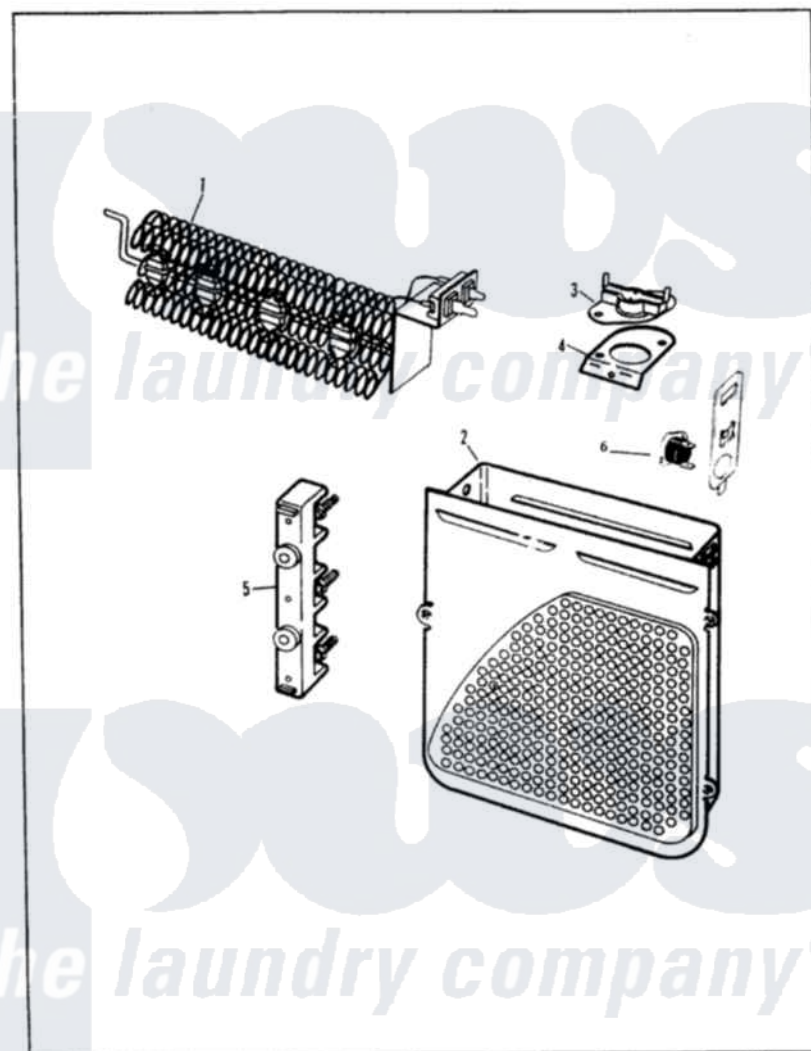

Magic Chef YE20HN2 04 - HEATER

MAGIC CHEF YE20HN-2 HEATER

ISSUED 5/89

Magic Chef [Residential Magic Chef YE20HN2 Dryer Parts](#) Parts Diagram 04 - HEATER

[Click on the part number to view part](#)

Item	Original Part Number	Replaced By	Status	Part Description
1	25-7863			Screw
"	53-0920	LA-1044		Element
2	25-7819	M0217225		Screw
"	53-1232			Heater Housing Assembly
3	53-0771			Thermostat, Hi-Limit
"	25-3083	212951		Screw, No.6-32 X 1/4 Inch
4	53-0285			Bracket, Thermostat
"	53-1181			Bracket, Thermal Fuse
"	25-7741	W10116760		Screw
5	53-0166	53-1518		Block, Terminal
"	25-0027	112432		Nut
"	25-6124		Not Available	NUT
"	25-3123		Not Available	WASHER, CUP
"	25-3122			Washer, Flat
"	25-7803	3400074		Screw
6	53-1182			Fuse, Thermal