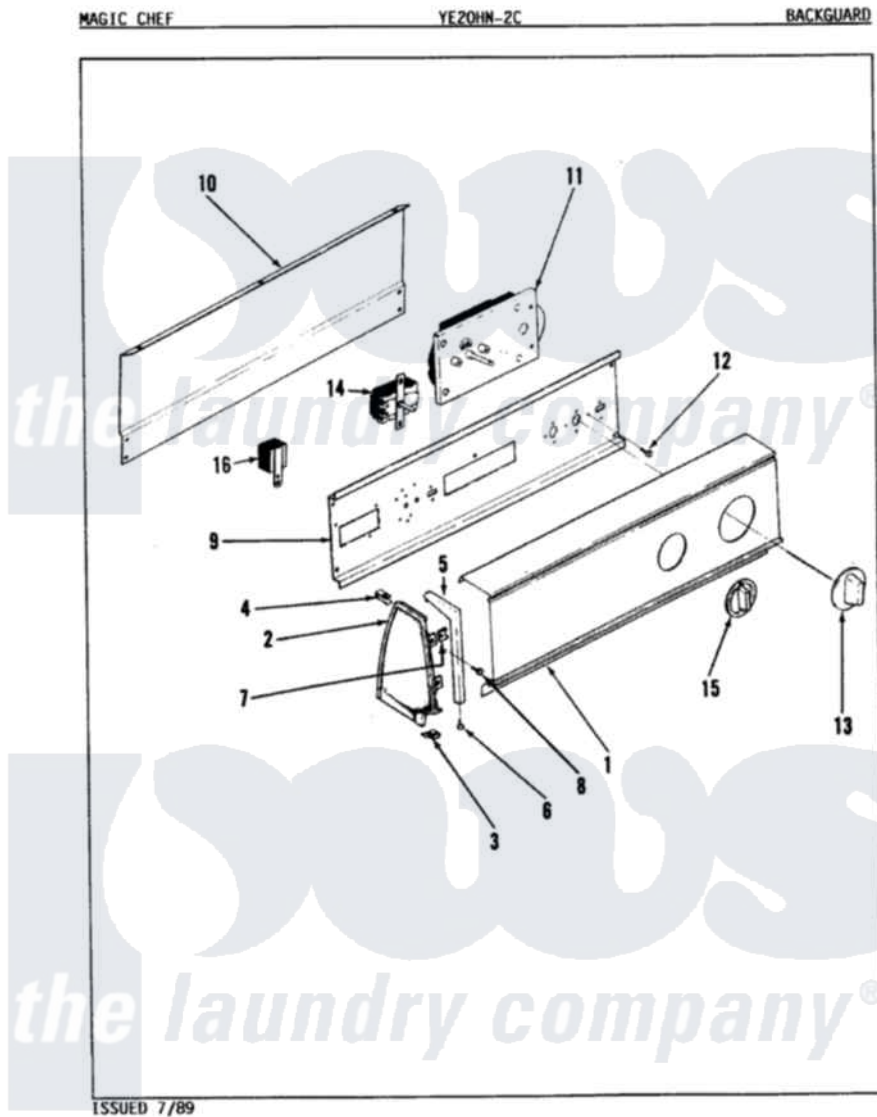

# Magic Chef YE20HN2C 01 - CONTROL PANEL (REV. A-C)

Magic Chef [Residential Magic Chef YE20HN2C Dryer Parts](#) Parts Diagram 01 - CONTROL PANEL (REV. A-C)  
 Click on the part number to view part

Item	Original Part Number	Replaced By	Status	Part Description
1	53-1277		Not Available	CONTROL PANEL
2	<a href="#">53-0264</a>			RH Endcap
"	25-7649	<a href="#">910187</a>		Screw
"	<a href="#">25-7702</a>			Speedclip, End Cap To Control Panel
"	35-2487	<a href="#">21001451</a>		Cap- End
"	35-2488	<a href="#">21001452</a>		Cap- End
"	<a href="#">53-0265</a>			LH Endcap
3	<a href="#">25-7851</a>			Speedclip, End Cap To Top
"	25-7697	<a href="#">25-2219</a>		Screw
4	<a href="#">25-7852</a>			Speedclip, Rr Shld To End Cap
"	25-7435	<a href="#">33002917</a>		Screw, No.10-16
5	53-0278		Not Available	TRIM, END CAP (LT)
"	53-0277		Not Available	TRIM, END CAP (RT)
6	<a href="#">25-7760</a>			Screw
7	<a href="#">25-7702</a>			Speedclip, End Cap To Control

7	<a href="#">25-1102</a>		Panel
8	25-3092	<a href="#">90767</a>	Screw, 8A X 3/8 HeX Washer Head Tapping
9	53-0365	<a href="#">53-1676</a>	Shield, Control
"	<a href="#">53-1676</a>		Shield, Control
10	53-0268	<a href="#">21001460</a>	Shield, Rear
"	35-2688	<a href="#">21001460</a>	Shield, Rear
"	<a href="#">25-3457</a>		Screw, Sems
11	53-1549	Not Available	TIMER
"	63-6743	<a href="#">31001484</a>	Resistor Assembly
"	<a href="#">53-1364</a>		Timer
"	63-6752	Not Available	TIMER MOTOR
12	25-0205	<a href="#">216412</a>	Screw, Bracket To Timer
13	53-1529	<a href="#">31001219</a>	Knob Ski
14	25-3092	<a href="#">90767</a>	Screw, 8A X 3/8 HeX Washer Head Tapping
"	53-1267	<a href="#">53-0456</a>	Switch, Selector
15	35-2185	<a href="#">21001283</a>	Knob, Selector---Piq
16	63-6731	<a href="#">53-1639</a>	Buzzer Assembly
"	25-3092	<a href="#">90767</a>	Screw, 8A X 3/8 HeX Washer Head Tapping
"	53-1529	<a href="#">31001219</a>	Knob Ski
17	63-5577	Not Available	MANUAL, USE & CARE