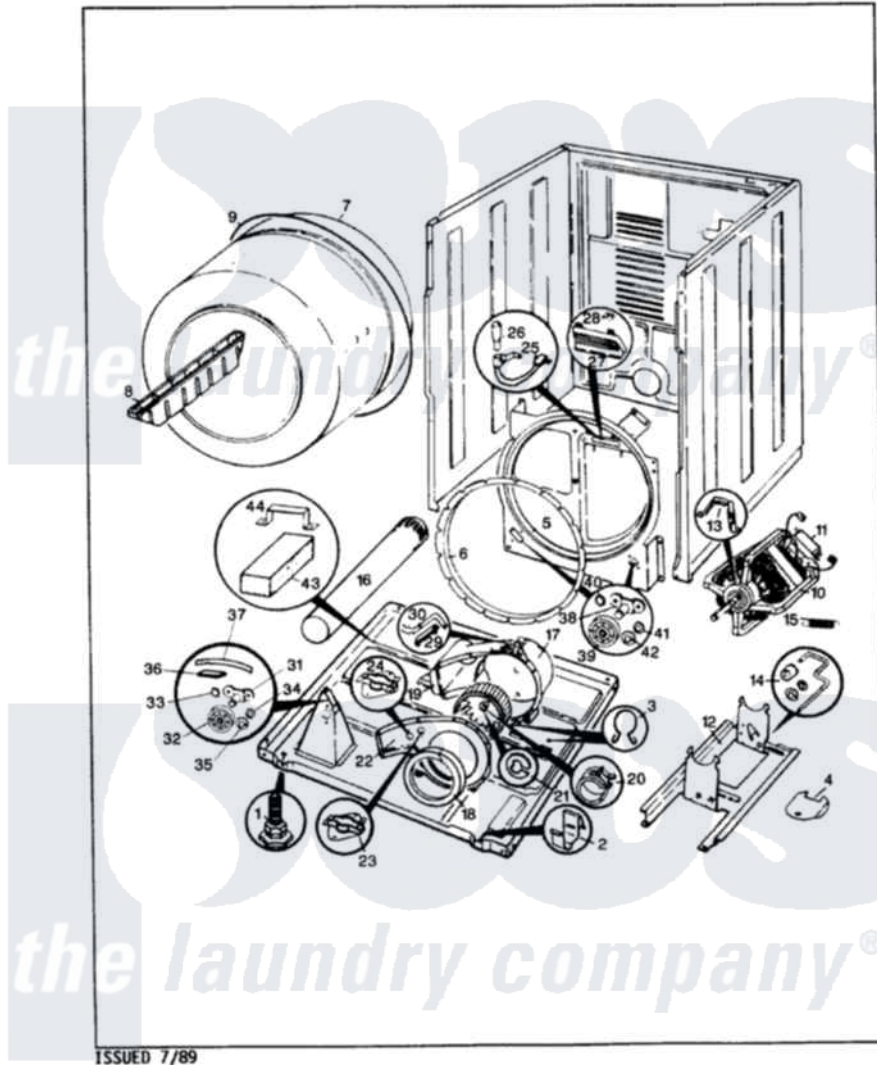

Magic Chef YE20HN2C 02 - CYLINDER & DRIVE (REV. A-C)

MAGIC CHEF YE20HN-2C CYLINDER & DRIVE

ISSUED 7/89

Magic Chef Residential Magic Chef YE20HN2C Dryer Parts Parts Diagram 02 - CYLINDER & DRIVE (REV. A-C)
 Click on the part number to view part

Item	Original Part Number	Replaced By	Status	Part Description
1	63-5519		Not Available	LEG, LEVELING
2	53-0120			Clip, Front Panel
3	25-7027	16515		Clip
4	25-7741	W10116760		Screw
"	53-0153		Not Available	SHIELD, WIRING
5	53-0131	LA-1054		Dryer Bulkhead Kit
"	25-7733	681414		Screw, 10AB X 1/2
6	53-0282	31001637		Seal Assembly, Cylinder Front
7	53-0178	53-1250		Cylinder
8	25-7759	3196164		Screw
"	53-0117		Not Available	BAFFLE, GRAY
9	LA-1004			Motor Mtg. Kit
"	53-1080	341241		Belt
10	53-1041	LA-1004		Motor Mtg. Kit
11	53-0936	LA-1004		Motor Mtg. Kit
12	25-7811		Not Available	SCREW