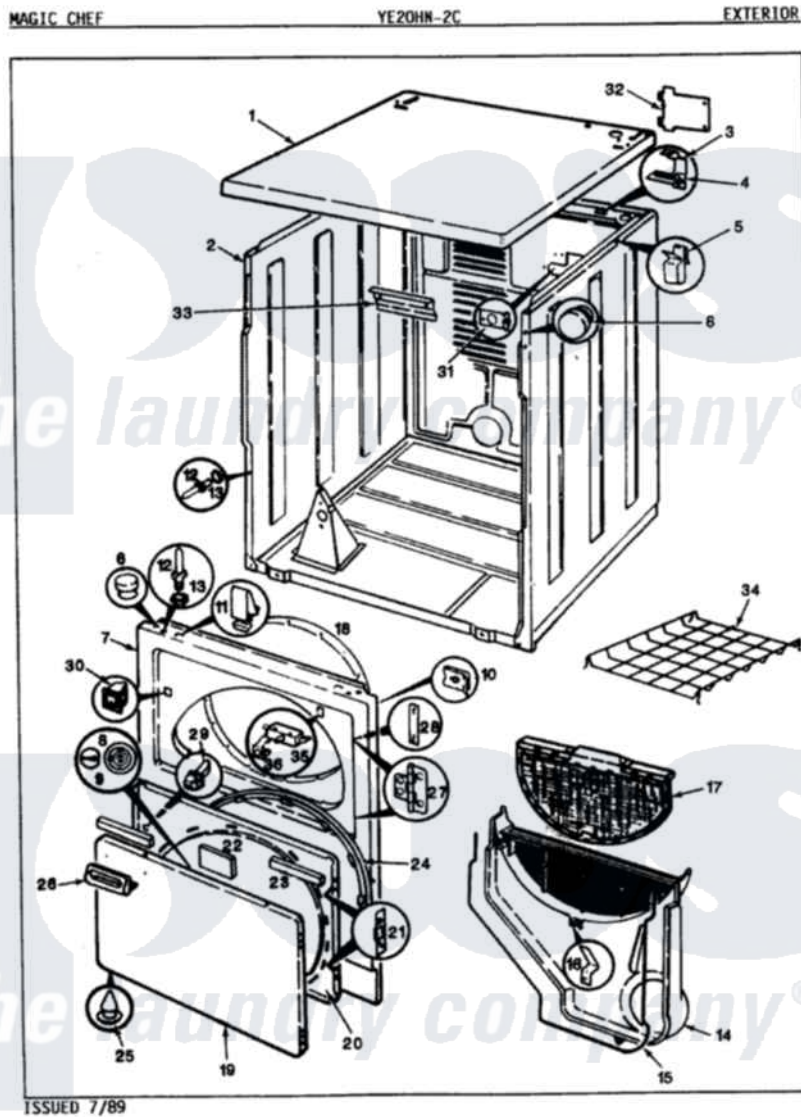

Magic Chef YE20HN2C 03 - EXTERIOR (REV. A-C)

Magic Chef [Residential Magic Chef YE20HN2C Dryer Parts](#) Parts Diagram 03 - EXTERIOR (REV. A-C)
 Click on the part number to view part

Item	Original Part Number	Replaced By	Status	Part Description
1	53-0314		Not Available	CABINET TOP
"	53-1711		Not Available	CABINET TOP (DRYER)
2	53-0667	31001714		Cabinet And Base Assembly
3	63-5712			Hinge, Cabinet Top
4	25-3092	90767		Screw, 8A X 3/8 HeX Washer Head Tapping
"	33-0930			Pad, Top Hinge
5	25-3034			Clip, Wiring
6	33-2653			Bumper, Cabinet
7	53-0726	31001771		Panel, Front
8	53-0155		Not Available	PLUG, GAS ACCESS (WHT)
9	53-0156			Button, Gas Access
10	25-7820	489478		Screw, 8 X 1/2
"	25-7817		Not Available	CLIP, U-TYPE
11	25-7220			Clip, Cabinet Top
12	63-6148	53-0643		Pin, Locator
13	53-0200			Sleeve, Locator Pin

"	25-0224	3400029	Nut, Adapter Plate
14	53-0917	12001324	Duct Kit, Collector
"	53-1299	12001324	Duct Kit, Collector
"	25-7810	415013-35	Screw
15	53-0203	12001324	Duct Kit, Collector
16	53-0123		Clip
17	53-0918		Filter, Lint
18	53-0282	31001637	Seal Assembly, Cylinder Front
19	53-0154		Panel, Outer Door
20	53-0740	Not Available	INNER DOOR
21	53-0119		Clip, Hinge
22	53-0251	53-1490	Door Pad
23	53-0252	53-1491	Door Pad
24	25-7770	3196169	Screw, Element
"	53-0112	31001529	Seal, Door
25	25-3534	25-7889	Plug Button
26	25-7810	415013-35	Screw
"	53-0928	53-0927	Handle, Door
27	53-0122	53-1492	Hinge, Dryer Door
28	25-7809		Screw, No.6-20 1/2 Flthd Torx
"	LA-1003		Door Catch Kit
"	53-0121	Not Available	TWIN NUT
29	73-0033	LA-1003	Door Catch Kit
30	53-0187	LA-1003	Door Catch Kit
31	25-7828	489483	Screw 10-32 X 1/2
"	53-0135	Not Available	SUPPORT, POWER CORD
32	25-7857	90767	Screw, 8A X 3/8 HeX Washer Head Tapping
"	53-0284		Cover, Terminal
33	53-0133		Shield, Heat
"	25-3457		Screw, Sems
34	W10124350	Not Available	NOT REQUIRED PART OR SEE NOTE
35	53-0147	53-0148	Switch, Door
36	63-5990	31001319	Clip, Switch