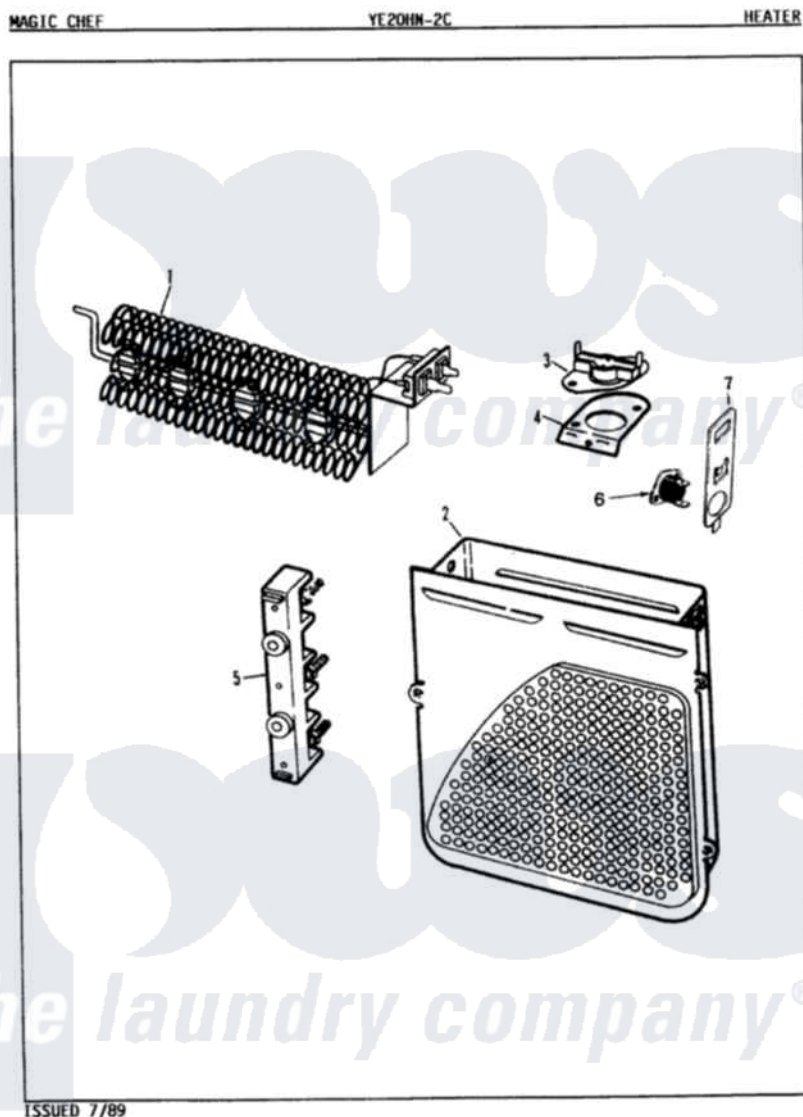

# Magic Chef YE20HN2C 04 - HEATER (REV. A-C)

Magic Chef [Residential Magic Chef YE20HN2C Dryer Parts](#) Parts Diagram 04 - HEATER (REV. A-C)  
 Click on the part number to view part

Item	Original Part Number	Replaced By	Status	Part Description
1	<a href="#">25-7863</a>			Screw
"	53-0920	<a href="#">LA-1044</a>		Element
2	25-7819	<a href="#">M0217225</a>		Screw
"	<a href="#">53-1232</a>			Heater Housing Assembly
3	<a href="#">53-1493</a>			Thermostat
"	25-3083	<a href="#">212951</a>		Screw, No.6-32 X 1/4 Inch
4	<a href="#">53-0285</a>			Bracket, Thermostat
"	25-7741	<a href="#">W10116760</a>		Screw
5	53-0166	<a href="#">53-1518</a>		Block, Terminal
"	25-0027	<a href="#">112432</a>		Nut
"	25-6124		Not Available	NUT
"	25-3123		Not Available	WASHER, CUP
"	<a href="#">25-3122</a>			Washer, Flat
"	25-7803	<a href="#">3400074</a>		Screw
6	<a href="#">LA-1053</a>			Fuse Kit, Thermal
7	<a href="#">53-1181</a>			Bracket, Thermal Fuse