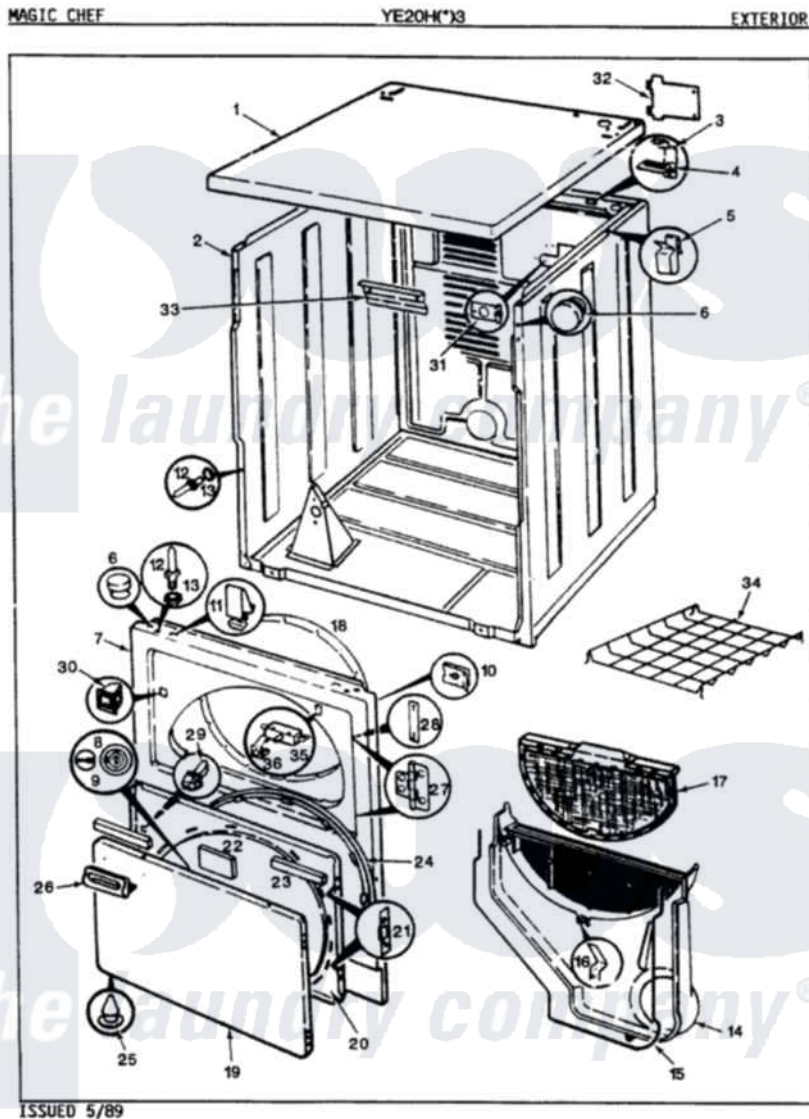

Magic Chef YE20HN3 09 - EXTERIOR (REV. E-F)

Magic Chef [Residential Magic Chef YE20HN3 Dryer Parts](#) Parts Diagram 09 - EXTERIOR (REV. E-F)
 Click on the part number to view part

Item	Original Part Number	Replaced By	Status	Part Description
1	53-1711		Not Available	CABINET TOP (DRYER)
"	53-1711-24	53-2435-24		Top, Cabinet
"	53-1711-25		Not Available	CABINET TOP (DRYER)
2	53-1644-24	31001715		Cabinet And Base Assembly
"	53-1644	31001714		Cabinet And Base Assembly
"	53-1644-25		Not Available	CABINET & BASE ASSY.(WHT)
3	63-5712			Hinge, Cabinet Top
4	25-3092	90767		Screw, 8A X 3/8 HeX Washer Head Tapping
"	33-0930			Pad, Top Hinge
5	25-3034			Clip, Wiring
6	33-2653			Bumper, Cabinet
7	53-0726-25		Not Available	PANEL, FRONT (H WHT)ELECTRIC
"	53-0726-24		Not Available	PANEL, FRONT (ALM)-ELECTRIC
"	53-0726	31001771		Panel, Front