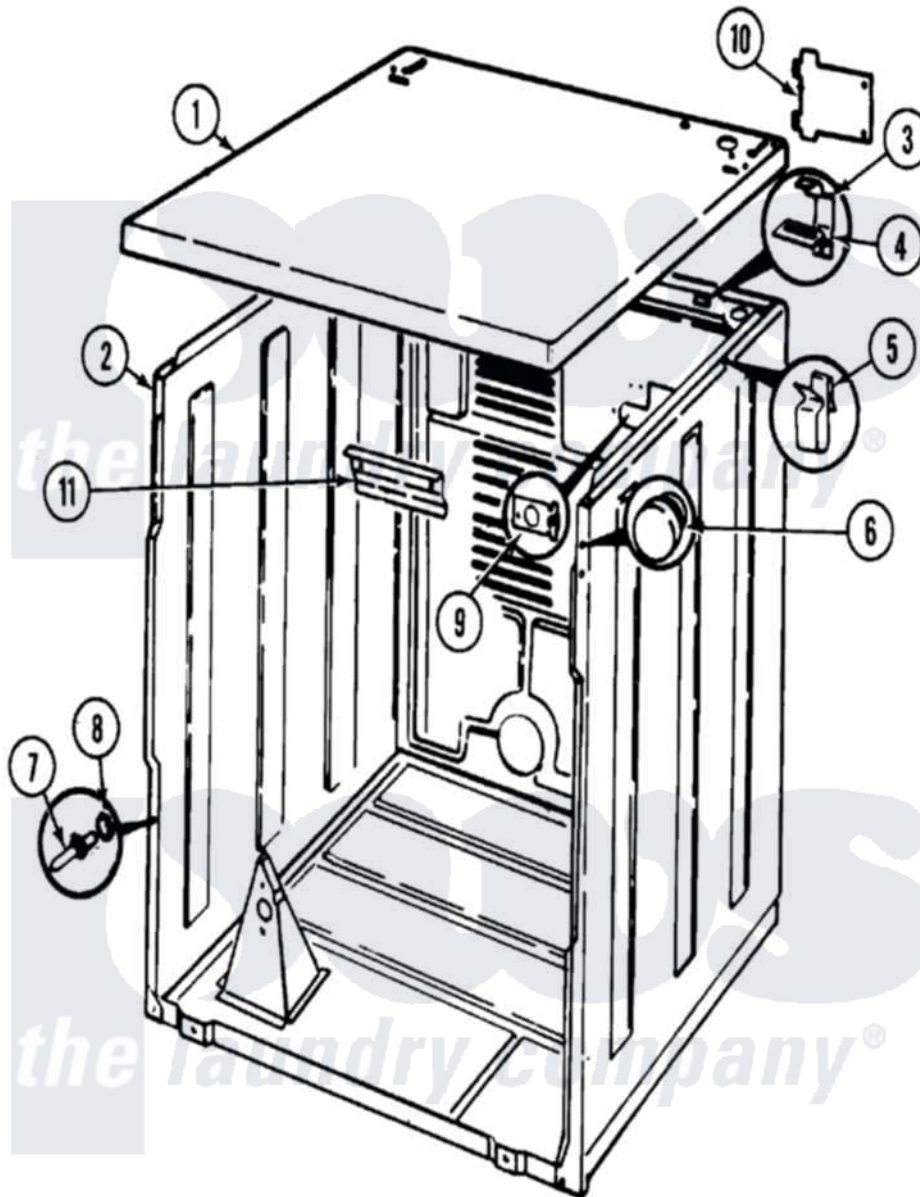

Magic Chef YE20HN3C 01 - CABINET (REV. E)

Magic Chef [Residential Magic Chef YE20HN3C Dryer Parts](#) Parts Diagram 01 - CABINET (REV. E)
 Click on the part number to view part

Item	Original Part Number	Replaced By	Status	Part Description
1	53-1711		Not Available	CABINET TOP (DRYER)
2	53-1644	31001714		Cabinet And Base Assembly
3	63-5712			Hinge, Cabinet Top
4	33-0930			Pad, Top Hinge
"	25-3092	90767		Screw, 8A X 3/8 HeX Washer Head Tapping
5	25-3034			Clip, Wiring
6	33-2653			Bumper, Cabinet
7	63-6148	53-0643		Pin, Locator
8	53-0200			Sleeve, Locator Pin
"	25-0224	3400029		Nut, Adapter Plate
9	53-0135		Not Available	SUPPORT, POWER CORD
10	53-0136			Cover, Supply Cord
"	25-7857	90767		Screw, 8A X 3/8 HeX Washer Head Tapping
11	53-0133			Shield, Heat