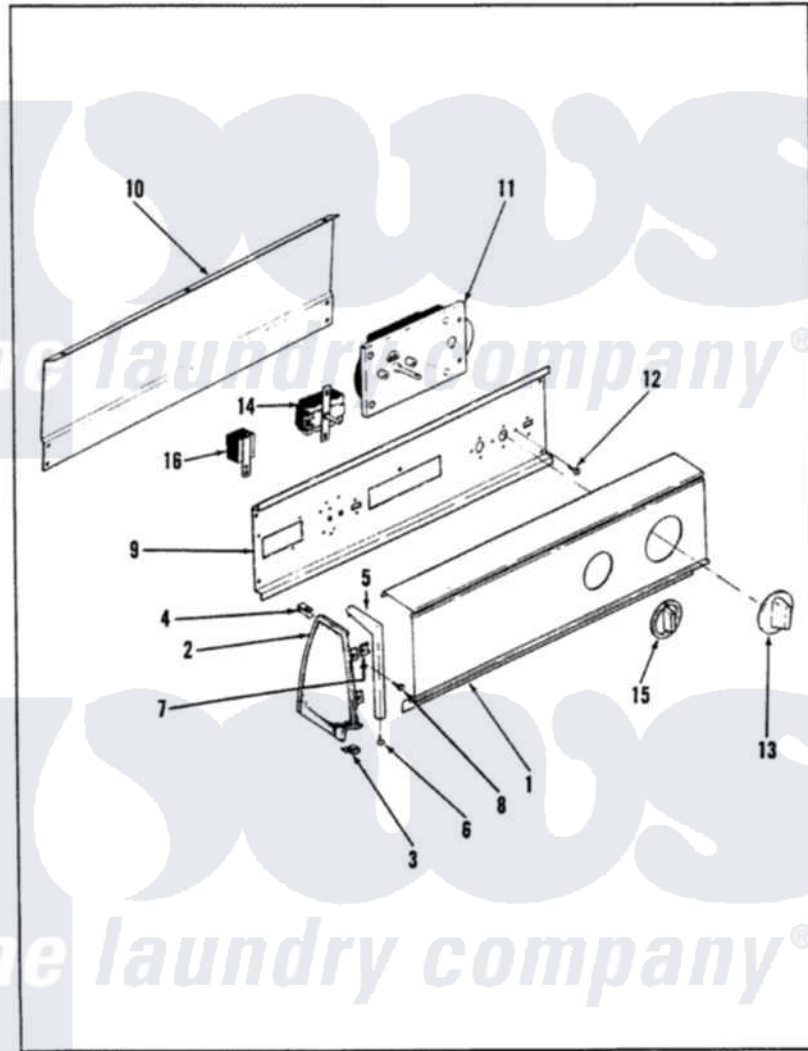

Magic Chef YE20HN3C 02 - CONTROL PANEL (REV. A-D)

MAGIC CHEF YE20HN3C BACKGUARD

ISSUED 4/90

Magic Chef [Residential Magic Chef YE20HN3C Dryer Parts](#) Parts Diagram 02 - CONTROL PANEL (REV. A-D)
 Click on the part number to view part

Item	Original Part Number	Replaced By	Status	Part Description
1	53-1276		Not Available	CONTROL PANEL
2	35-2488	21001452		Cap- End
"	25-7649	910187		Screw
"	25-7697	25-2219		Screw
"	25-7702			Speedclip, End Cap To Control Panel
"	25-7851			Speedclip, End Cap To Top
"	35-2487	21001451		Cap- End
"	53-0264			RH Endcap
"	53-0265			LH Endcap
3	25-7851			Speedclip, End Cap To Top
"	25-7697	25-2219		Screw
4	25-7435	33002917		Screw, No.10-16
"	25-7852			Speedclip, Rr Shld To End Cap
5	53-0277		Not Available	TRIM, END CAP (RT)
"	53-0278		Not Available	TRIM, END CAP (LT)

6	25-7760		Screw
7	25-7702		Speedclip, End Cap To Control Panel
8	25-3092	90767	Screw, 8A X 3/8 HeX Washer Head Tapping
9	53-1676		Shield, Control
"	53-0365	53-1676	Shield, Control
10	53-0268	21001460	Shield, Rear
"	35-2688	21001460	Shield, Rear
11	53-1758		Timer
"	53-1363	Not Available	TIMER
"	63-6752	Not Available	TIMER MOTOR
"	63-6743	31001484	Resistor Assembly
12	25-0205	216412	Screw, Bracket To Timer
"	25-7435	33002917	Screw, No.10-16
13	53-1529	31001219	Knob Ski
14	25-3092	90767	Screw, 8A X 3/8 HeX Washer Head Tapping
"	53-0344	Not Available	SWITCH, TEMPERATURE
15	35-2185	21001283	Knob, Selector----Piq
16	63-6731	53-1639	Buzzer Assembly
"	25-3092	90767	Screw, 8A X 3/8 HeX Washer Head Tapping
"	53-1456-2	Not Available	MANUAL, USE & CARE
17	63-5577	Not Available	MANUAL, USE & CARE