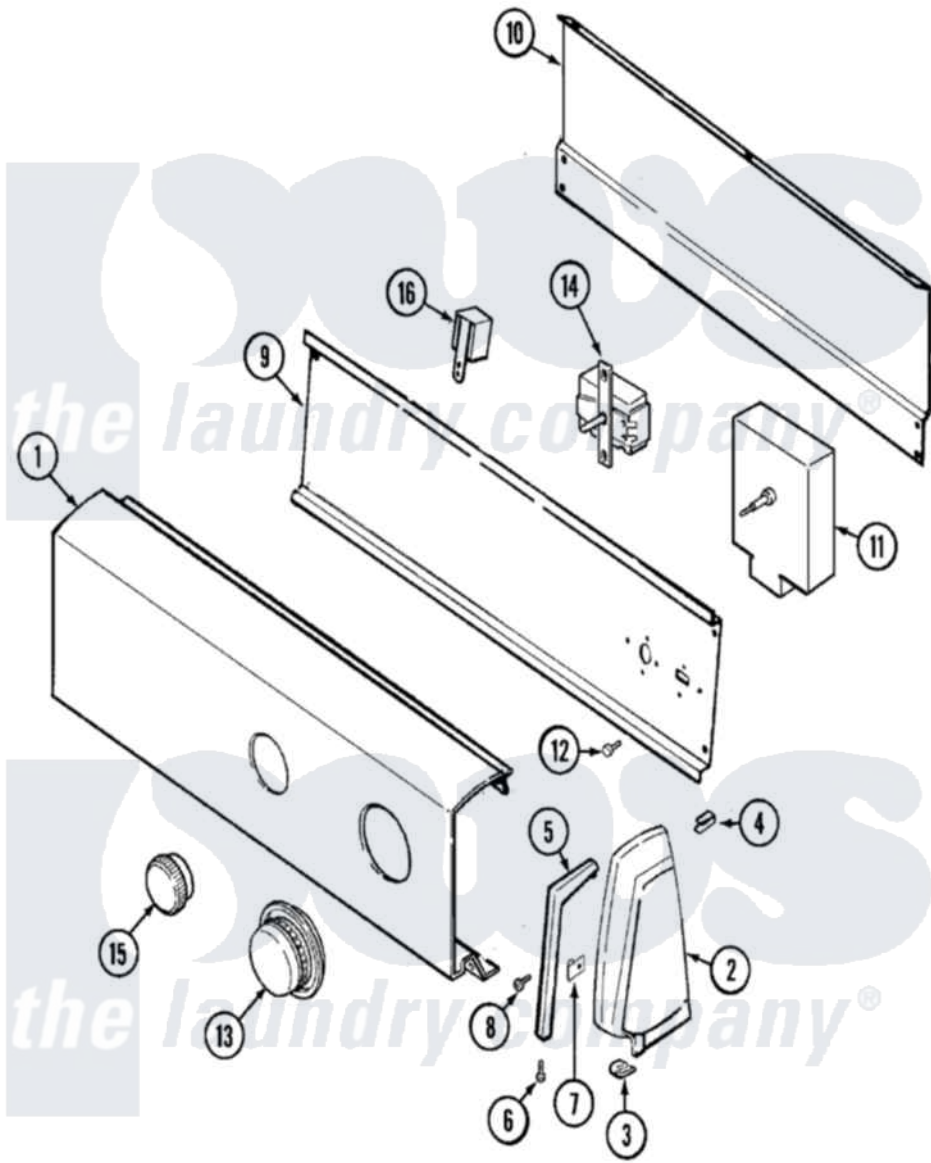

Magic Chef YE20HN3C 03 - CONTROL PANEL (REV. E)

Magic Chef [Residential Magic Chef YE20HN3C Dryer Parts](#) Parts Diagram 03 - CONTROL PANEL (REV. E)
 Click on the part number to view part

Item	Original Part Number	Replaced By	Status	Part Description
1	53-1276		Not Available	CONTROL PANEL
2	25-7649	910187		Screw
"	25-7697	25-2219		Screw
"	25-7702			Speedclip, End Cap To Control Panel
"	25-7851			Speedclip, End Cap To Top
"	35-2487	21001451		Cap- End
"	35-2488	21001452		Cap- End
3	25-7851			Speedclip, End Cap To Top
"	25-7697	25-2219		Screw
4	25-7435	33002917		Screw, No.10-16
"	25-7852			Speedclip, Rr Shld To End Cap
5	53-0277		Not Available	TRIM, END CAP (RT)
"	53-0278		Not Available	TRIM, END CAP (LT)
6	25-7760			Screw
7	25-7702			Speedclip, End Cap To Control

	25-1192			Panel
8	25-3092	90767		Screw, 8A X 3/8 HeX Washer Head Tapping
9	53-1676			Shield, Control
10	35-2688	21001460		Shield, Rear
11	63-6743	31001484		Resistor Assembly
"	53-1758			Timer
12	25-7435	33002917		Screw, No.10-16
13	53-1529	31001219		Knob Ski
14	53-0344		Not Available	SWITCH, TEMPERATURE
"	25-3092	90767		Screw, 8A X 3/8 HeX Washer Head Tapping
15	35-2185	21001283		Knob, Selector---Piq
16	63-6731	53-1639		Buzzer Assembly
"	25-3092	90767		Screw, 8A X 3/8 HeX Washer Head Tapping
"	53-1456-2		Not Available	MANUAL, USE & CARE
17	16000329		Not Available	GUIDE, QUICK REF. - MAGIC CHEF