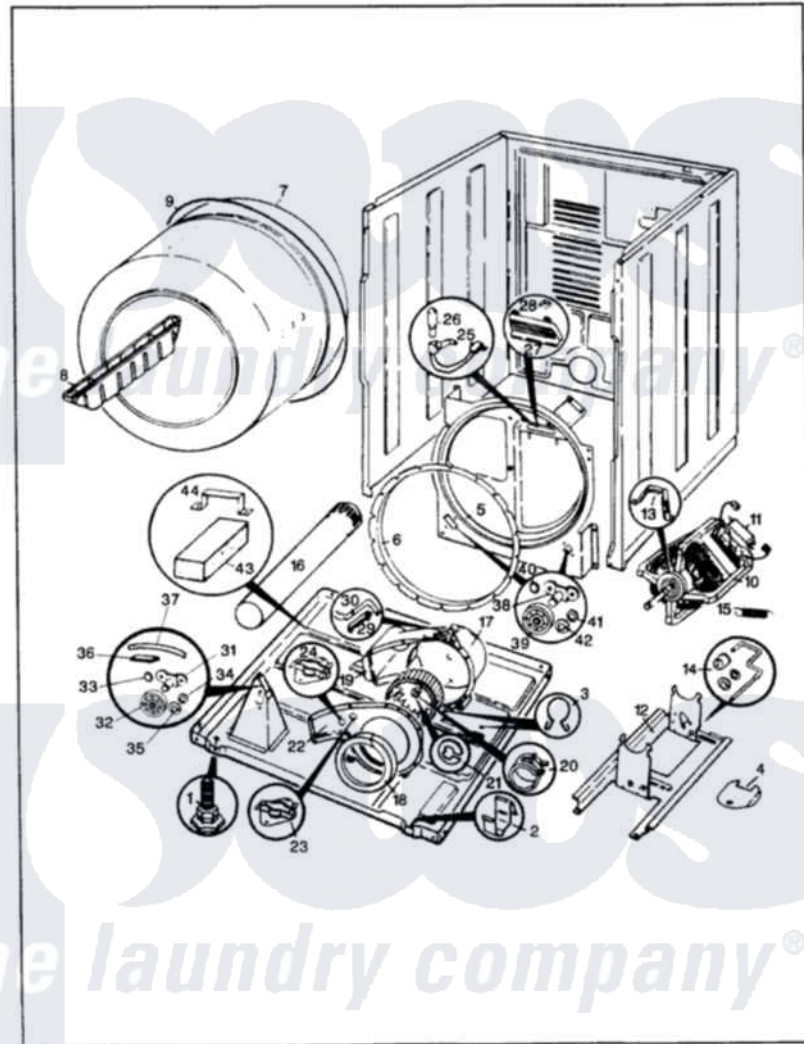

# Magic Chef YE20HN3C 04 - CYLINDER & DRIVE (REV. A-D)

MAGIC CHEF YE20HN3C CYLINDER & DRIVE

ISSUED 7/89

Magic Chef Residential Magic Chef YE20HN3C Dryer Parts Parts Diagram 04 - CYLINDER & DRIVE (REV. A-D)  
 Click on the part number to view part

Item	Original Part Number	Replaced By	Status	Part Description
1	63-5519		Not Available	LEG, LEVELING
2	<a href="#">53-0120</a>			Clip, Front Panel
3	25-7027	<a href="#">16515</a>		Clip
4	25-7741	<a href="#">W10116760</a>		Screw
"	53-0153		Not Available	SHIELD, WIRING
5	Y02100001	<a href="#">LA-1054</a>		Dryer Bulkhead Kit
"	25-7733	<a href="#">681414</a>		Screw, 10AB X 1/2
6	53-0282	<a href="#">31001637</a>		Seal Assembly, Cylinder Front
7	<a href="#">53-1250</a>			Cylinder
8	Y02100002		Not Available	BAFFLE (WHT)
"	25-7759	<a href="#">3196164</a>		Screw
9	53-1080	<a href="#">341241</a>		Belt
"	<a href="#">LA-1004</a>			Motor Mtg. Kit
10	53-1041	<a href="#">LA-1004</a>		Motor Mtg. Kit
11	53-0693	<a href="#">53-0332</a>		Motor Switch
12	25-7811		Not Available	SCREW