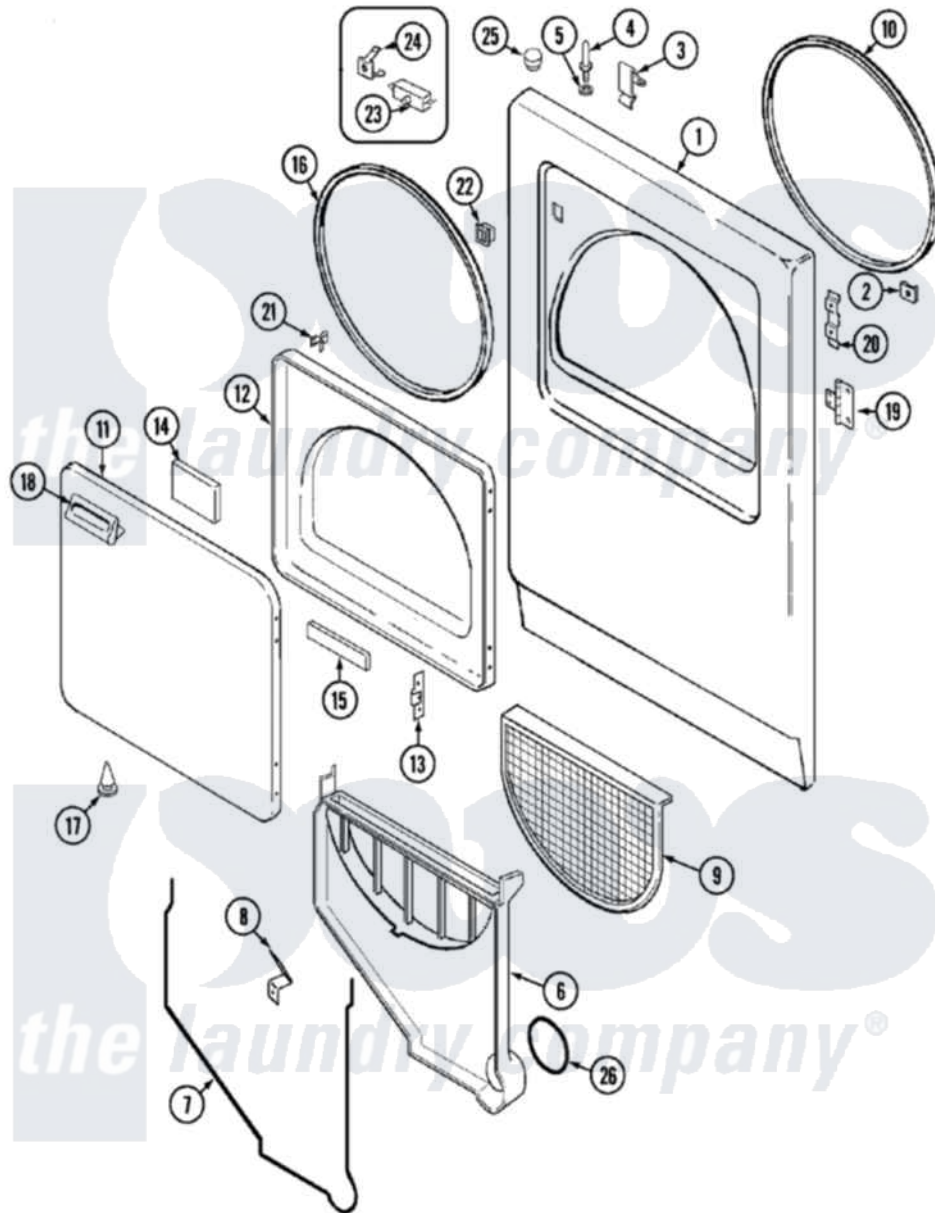

# Magic Chef YE20HN3C 05 - DOOR (REV. E)

Magic Chef [Residential Magic Chef YE20HN3C Dryer Parts](#) Parts Diagram 05 - DOOR (REV. E)  
 Click on the part number to view part

Item	Original Part Number	Replaced By	Status	Part Description
1	53-0726	<a href="#">31001771</a>		Panel, Front
2	25-7820	<a href="#">489478</a>		Screw, 8 X 1/2
"	25-7817		Not Available	CLIP, U-TYPE
3	<a href="#">25-7220</a>			Clip, Cabinet Top
4	63-6148	<a href="#">53-0643</a>		Pin, Locator
5	25-0224	<a href="#">3400029</a>		Nut, Adapter Plate
"	<a href="#">53-0200</a>			Sleeve, Locator Pin
6	53-1299	<a href="#">12001324</a>		Duct Kit, Collector
"	25-7810	<a href="#">415013-35</a>		Screw
7	<a href="#">53-0204</a>			Seal
8	<a href="#">53-0123</a>			Clip
9	<a href="#">53-0918</a>			Filter, Lint
10	53-0282	<a href="#">31001637</a>		Seal Assembly, Cylinder Front
11	<a href="#">53-0154</a>			Panel, Outer Door
12	53-0912		Not Available	PANEL, INNER DOOR (WHT)
13	<a href="#">53-0119</a>			Clip, Hinge

14	53-0251	<a href="#">53-1490</a>	Door Pad
15	53-0252	<a href="#">53-1491</a>	Door Pad
16	25-7770	<a href="#">3196169</a>	Screw, Element
"	53-0112	<a href="#">31001529</a>	Seal, Door
17	25-3534	<a href="#">25-7889</a>	Plug Button
18	25-7810	<a href="#">415013-35</a>	Screw
"	53-0928	<a href="#">53-0927</a>	Handle, Door
19	53-0122	<a href="#">53-1492</a>	Hinge, Dryer Door
"	<a href="#">25-7809</a>		Screw, No.6-20 1/2 Flthd Torx
20	53-0121	Not Available	TWIN NUT
"	<a href="#">LA-1003</a>		Door Catch Kit
21	73-0033	<a href="#">LA-1003</a>	Door Catch Kit
22	25-7828	<a href="#">489483</a>	Screw 10-32 X 1/2
"	53-0187	<a href="#">LA-1003</a>	Door Catch Kit
"	<a href="#">LA-1005</a>		Switch Kit
23	<a href="#">53-0148</a>		Switch, Door
24	63-5990	<a href="#">31001319</a>	Clip, Switch
25	<a href="#">33-2653</a>		Bumper, Cabinet
26	53-0203	<a href="#">12001324</a>	Duct Kit, Collector