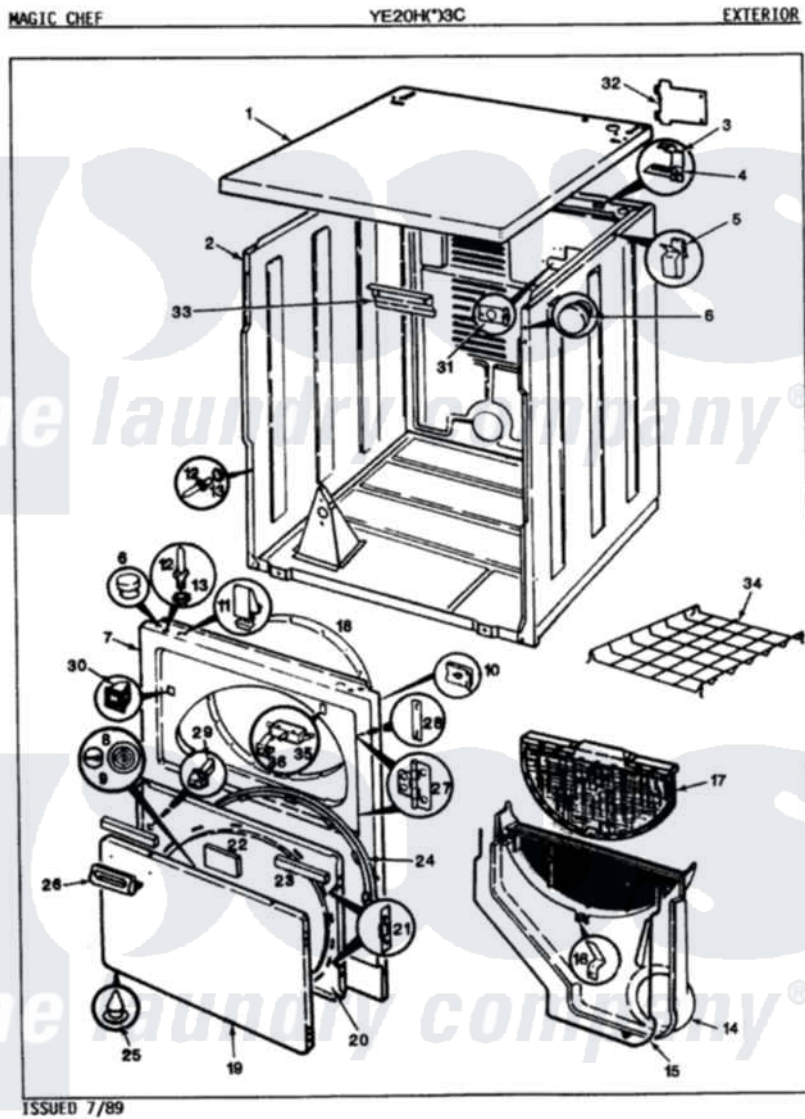

Magic Chef YE20HN3C 06 - EXTERIOR (REV. A-D)

Magic Chef [Residential Magic Chef YE20HN3C Dryer Parts](#) Parts Diagram 06 - EXTERIOR (REV. A-D)
 Click on the part number to view part

Item	Original Part Number	Replaced By	Status	Part Description
1	53-1711		Not Available	CABINET TOP (DRYER)
"	53-0314		Not Available	CABINET TOP
2	53-1644	31001714		Cabinet And Base Assembly
"	53-0687	31001714		Cabinet And Base Assembly
3	63-5712			Hinge, Cabinet Top
4	25-3092	90767		Screw, 8A X 3/8 HeX Washer Head Tapping
"	33-0930			Pad, Top Hinge
5	25-3034			Clip, Wiring
6	33-2653			Bumper, Cabinet
7	53-0726	31001771		Panel, Front
8	W10124350		Not Available	NOT REQUIRED PART OR SEE NOTE
9	W10124350		Not Available	NOT REQUIRED PART OR SEE NOTE
10	25-7820	489478		Screw, 8 X 1/2
"	25-7817		Not Available	CLIP, U-TYPE