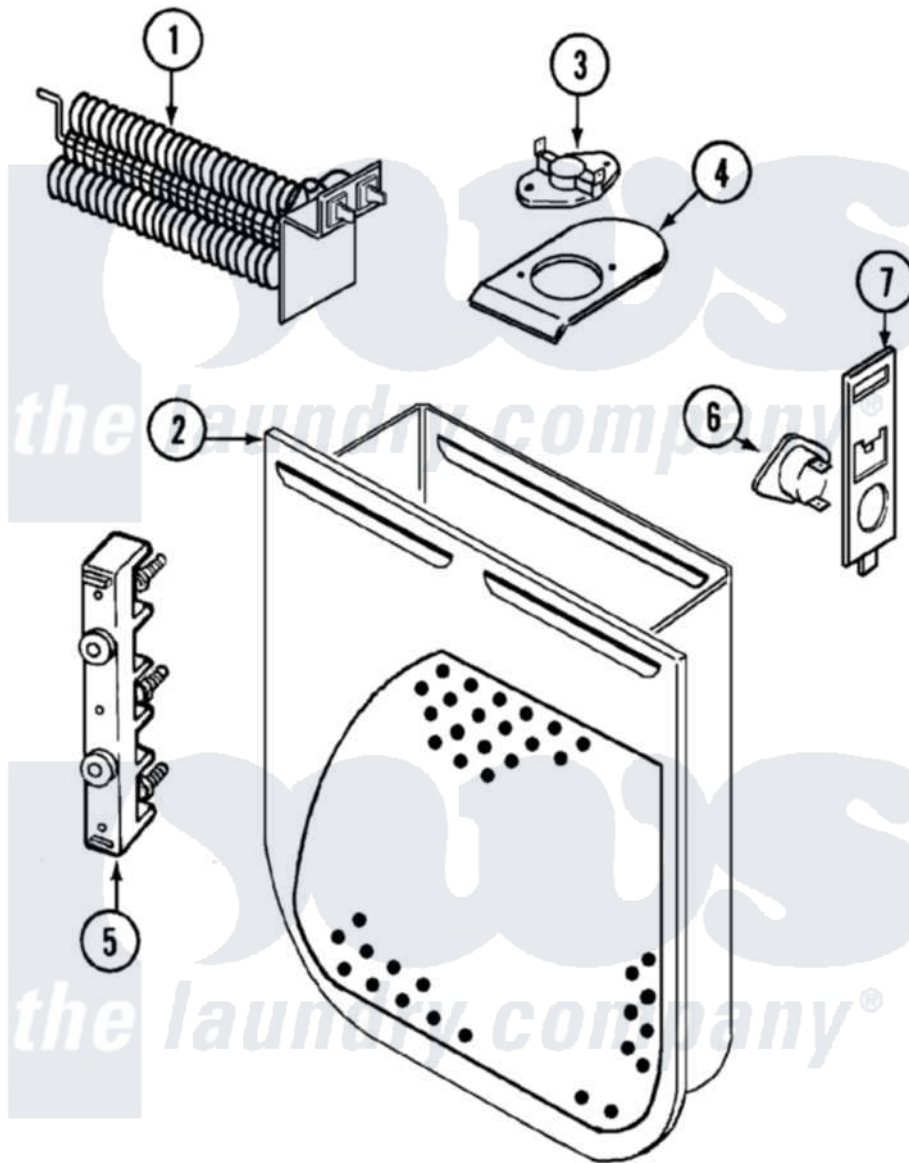

# Magic Chef YE20HN3C 08 - HEATER (REV. E)

Magic Chef [Residential Magic Chef YE20HN3C Dryer Parts](#) Parts Diagram 08 - HEATER (REV. E)  
 Click on the part number to view part

Item	Original Part Number	Replaced By	Status	Part Description
1	<a href="#">25-7863</a>			Screw
"	53-0920	<a href="#">LA-1044</a>		Element
2	25-7819	<a href="#">M0217225</a>		Screw
"	<a href="#">53-1232</a>			Heater Housing Assembly
3	<a href="#">53-1493</a>			Thermostat
"	25-3083	<a href="#">212951</a>		Screw, No.6-32 X 1/4 Inch
4	<a href="#">53-0285</a>			Bracket, Thermostat
"	25-7741	<a href="#">W10116760</a>		Screw
5	53-0166	<a href="#">53-1518</a>		Block, Terminal
"	25-0027	<a href="#">112432</a>		Nut
"	25-6124		Not Available	NUT
"	25-3123		Not Available	WASHER, CUP
"	<a href="#">25-3122</a>			Washer, Flat
"	25-7803	<a href="#">3400074</a>		Screw
6	<a href="#">LA-1053</a>			Fuse Kit, Thermal
7	<a href="#">53-1181</a>			Bracket, Thermal Fuse