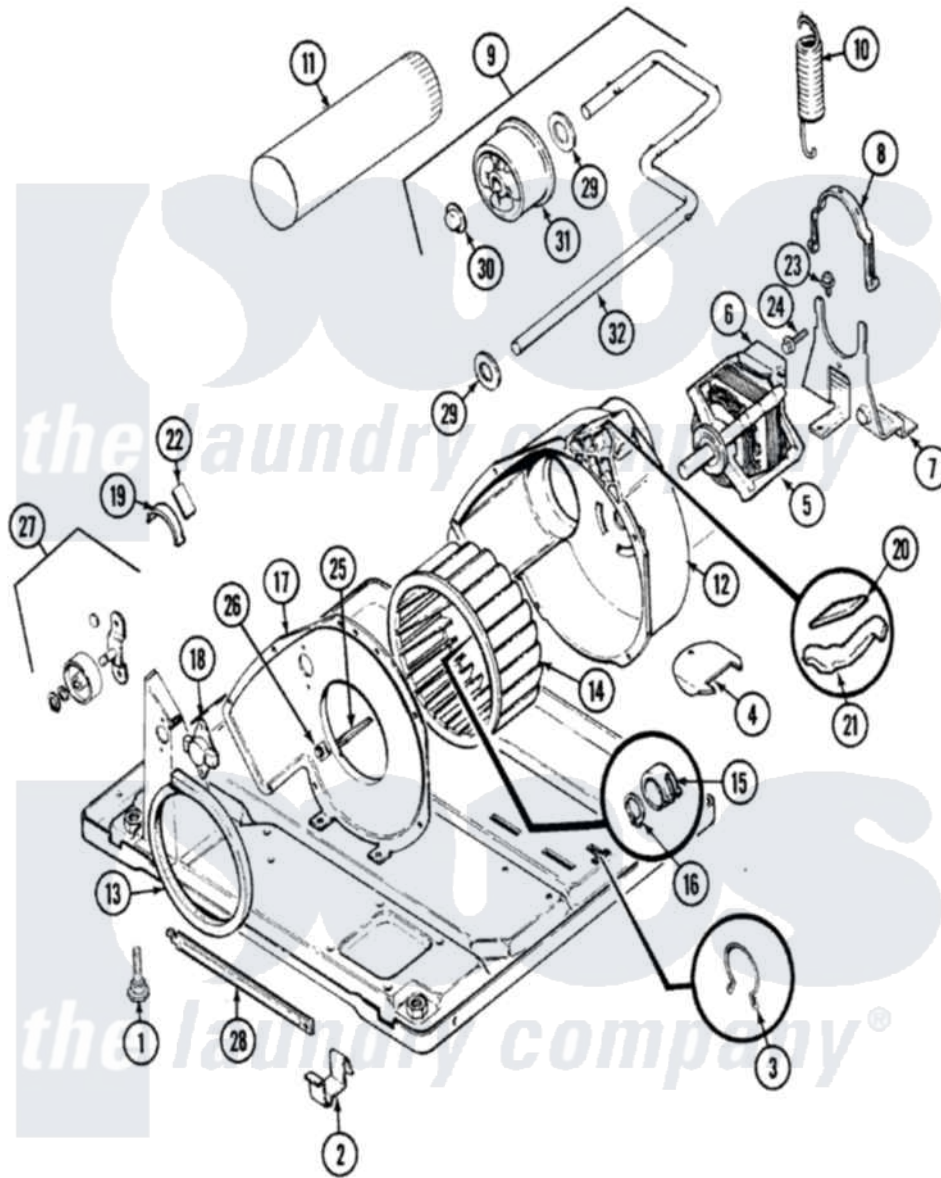

# Magic Chef YE20HN3C 09 - MOTOR & DRIVE (REV. E)

Magic Chef [Residential Magic Chef YE20HN3C Dryer Parts](#) Parts Diagram 09 - MOTOR & DRIVE (REV. E)  
 Click on the part number to view part

Item	Original Part Number	Replaced By	Status	Part Description
1	63-5519		Not Available	LEG, LEVELING
2	<a href="#">53-0120</a>			Clip, Front Panel
3	25-7027	<a href="#">16515</a>		Clip
4	25-7741	<a href="#">W10116760</a>		Screw
"	53-0153		Not Available	SHIELD, WIRING
5	53-2275	<a href="#">W10410996</a>		Motor-Drive
"	53-1080	<a href="#">341241</a>		Belt
6	53-0693	<a href="#">53-0332</a>		Motor Switch
7	25-7811		Not Available	SCREW
"	53-1932	<a href="#">31001570</a>		Bracket, Motor
8	53-0214	<a href="#">660658</a>		Clamp, Motor Mounting 343481 685441
9	<a href="#">53-2287</a>			Idler Assembly
10	53-2209	<a href="#">31001465</a>		Spring, Idler
11	25-2134	<a href="#">W10116760</a>		Screw
"	<a href="#">53-0134</a>			Duct, Exhaust
12	<a href="#">53-1801</a>			Housing, Blower