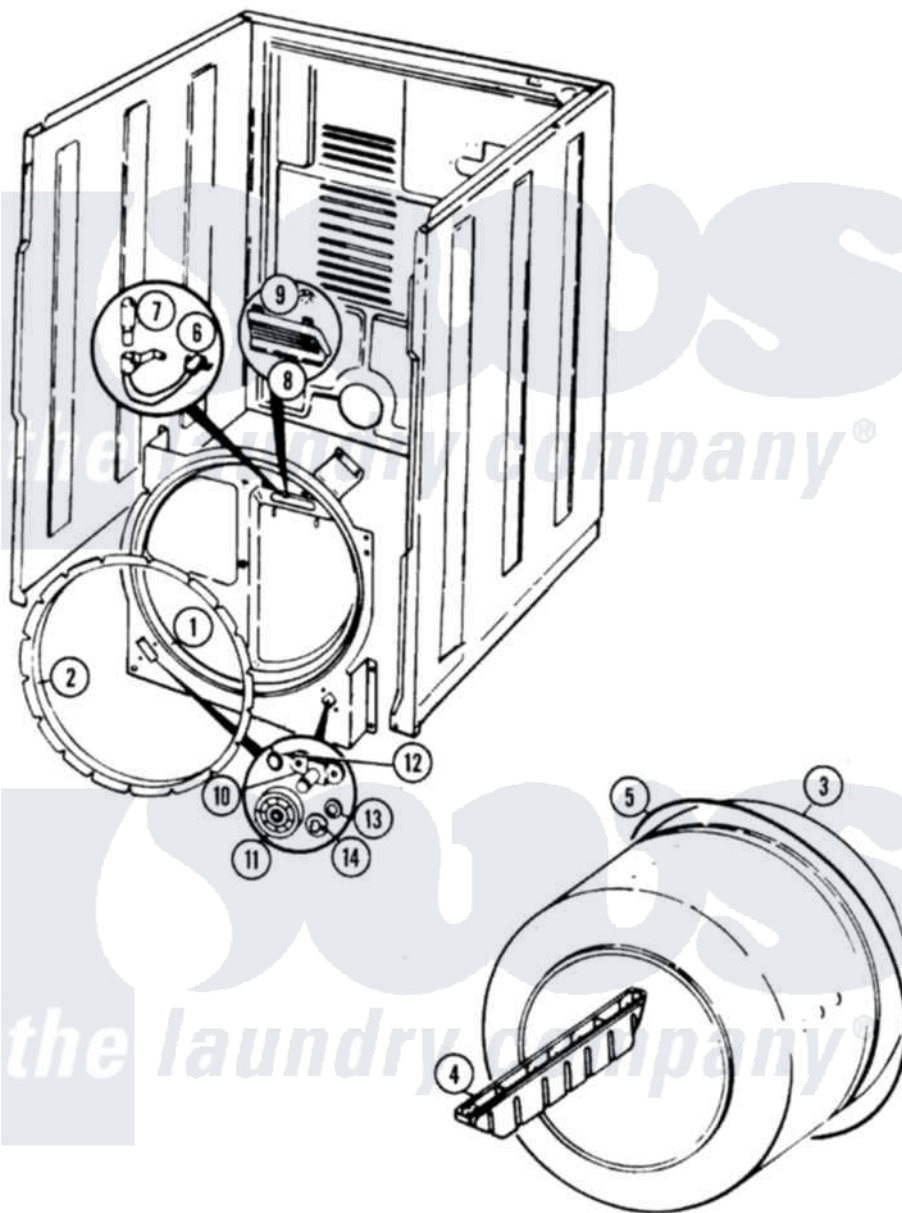

Magic Chef YE20HN3C 10 - TUMBLER (REV. E)

Magic Chef [Residential Magic Chef YE20HN3C Dryer Parts](#) Parts Diagram 10 - TUMBLER (REV. E)
 Click on the part number to view part

Item	Original Part Number	Replaced By	Status	Part Description
1	53-1709	LA-1054		Dryer Bulkhead Kit
"	25-7733	681414		Screw, 10AB X 1/2
2	53-0282	31001637		Seal Assembly, Cylinder Front
3	53-1250			Cylinder
4	53-1249		Not Available	BAFFLE, WHITE
"	25-7759	3196164		Screw
5	53-1512		Not Available	BELT, DRIVE
6	53-1580			Receptacle Assembly
"	25-3457			Screw, Sems
7	53-0570	A3167501		Lamp Oven, Int.
8	53-0174			Lens, Bulb
9	25-3562	3195558		Nut
10	25-7101	3351614		Screw, Gearcase Cover Mounting
"	53-0197			Support Assembly-Cylinder Rear
11	53-0642	31001096		Roller

12	25-7813	Spacer
13	25-7814	Washer
14	25-7854	Ring, Retaining
"	LA-1008	Rr Roller Kit