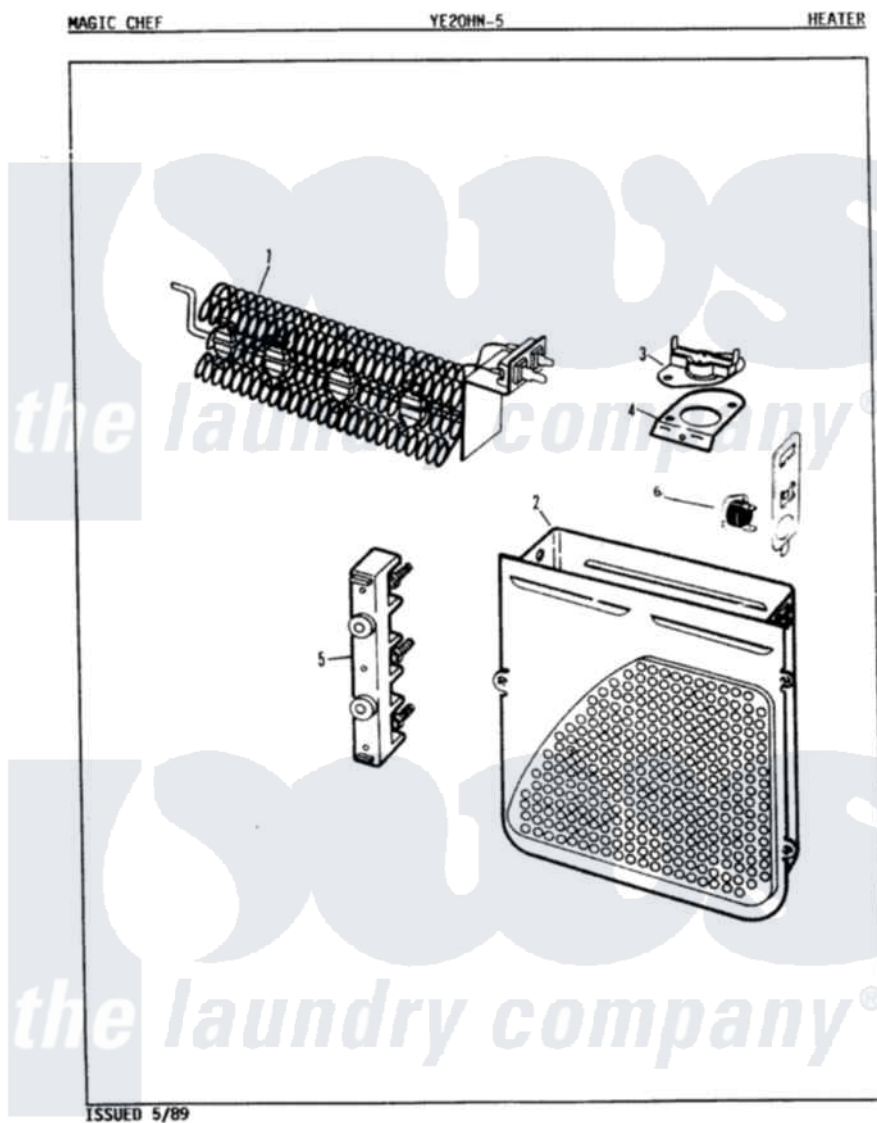

# Magic Chef YE20HN5 04 - HEATER

Magic Chef [Residential Magic Chef YE20HN5 Dryer Parts](#) Parts Diagram 04 - HEATER  
 Click on the part number to view part

Item	Original Part Number	Replaced By	Status	Part Description
1	53-0920	<a href="#">LA-1044</a>		Element
"	<a href="#">25-7863</a>			Screw
2	<a href="#">53-1232</a>			Heater Housing Assembly
"	25-7819	<a href="#">M0217225</a>		Screw
3	<a href="#">53-0771</a>			Thermostat, Hi-Limit
"	25-3083	<a href="#">212951</a>		Screw, No.6-32 X 1/4 Inch
4	<a href="#">53-1181</a>			Bracket, Thermal Fuse
"	25-7741	<a href="#">W10116760</a>		Screw
5	53-0166	<a href="#">53-1518</a>		Block, Terminal
"	25-7803	<a href="#">3400074</a>		Screw
"	25-6124		Not Available	NUT
"	25-3123		Not Available	WASHER, CUP
"	<a href="#">25-3122</a>			Washer, Flat
"	25-0027	<a href="#">112432</a>		Nut
6	<a href="#">53-1182</a>			Fuse, Thermal