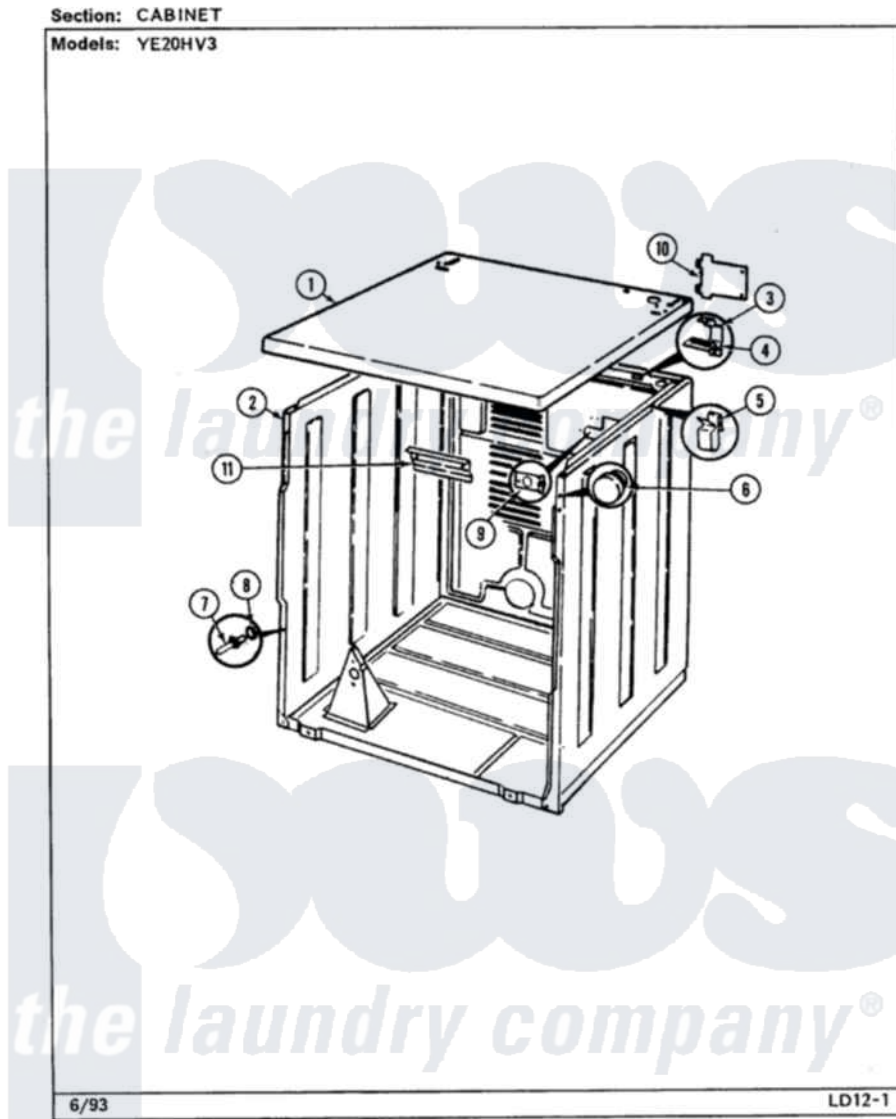

# Magic Chef YE20HV3 01 - CABINET (YE20HV3)

Magic Chef [Residential Magic Chef YE20HV3 Dryer Parts](#) Parts Diagram 01 - CABINET (YE20HV3)  
Click on the part number to view part

Item	Original Part Number	Replaced By	Status	Part Description
1	53-1711		Not Available	CABINET TOP (DRYER)
2	53-1644	<a href="#">31001714</a>		Cabinet And Base Assembly
3	<a href="#">63-5712</a>			Hinge, Cabinet Top
4	<a href="#">33-0930</a>			Pad, Top Hinge
"	25-3092	<a href="#">90767</a>		Screw, 8A X 3/8 HeX Washer Head Tapping
5	<a href="#">25-3034</a>			Clip, Wiring
6	<a href="#">33-2653</a>			Bumper, Cabinet
7	63-6148	<a href="#">53-0643</a>		Pin, Locator
8	<a href="#">53-0200</a>			Sleeve, Locator Pin
"	25-0224	<a href="#">3400029</a>		Nut, Adapter Plate
9	53-0135		Not Available	SUPPORT, POWER CORD
10	<a href="#">53-0136</a>			Cover, Supply Cord
"	25-7857	<a href="#">90767</a>		Screw, 8A X 3/8 HeX Washer Head Tapping
11	<a href="#">53-0133</a>			Shield, Heat