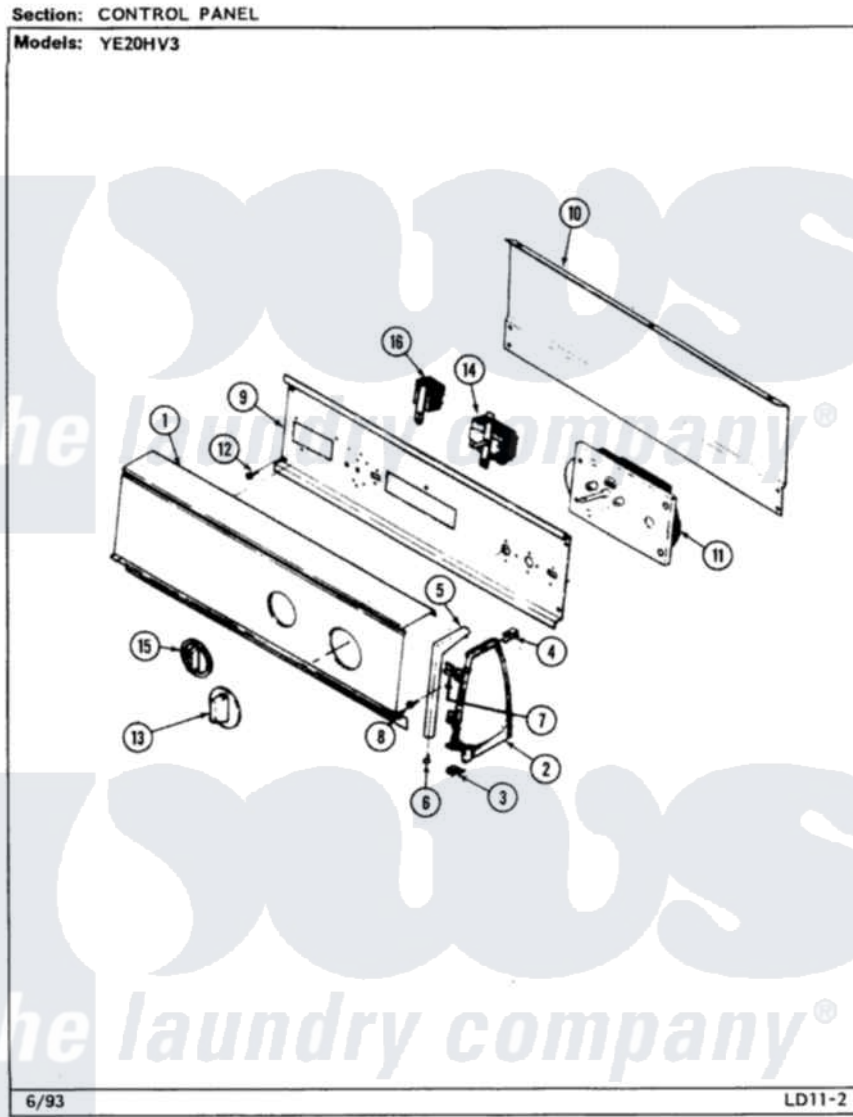

Magic Chef YE20HV3 02 - CONTROL PANEL (YE20HV3)

Magic Chef [Residential Magic Chef YE20HV3 Dryer Parts](#) Parts Diagram 02 - CONTROL PANEL (YE20HV3)
Click on the part number to view part

Item	Original Part Number	Replaced By	Status	Part Description
1	25-7702			Speedclip, End Cap To Control Panel
2	35-2668	21001453		Cap- End
"	25-7649	910187		Screw
"	25-7697	25-2219		Screw
"	25-7851			Speedclip, End Cap To Top
"	35-2669		Not Available	CAP, END (LT)(WHT)
3	25-7697	25-2219		Screw
"	25-7851			Speedclip, End Cap To Top
4	25-7435	33002917		Screw, No.10-16
"	25-7852			Speedclip, Rr Shld To End Cap
5	53-0277		Not Available	TRIM, END CAP (RT)
"	53-0278		Not Available	TRIM, END CAP (LT)
6	25-7760			Screw
7	25-7702			Speedclip, End Cap To Control Panel

8	25-3092	90767	Screw, 8A X 3/8 HeX Washer Head Tapping
9	53-1676		Shield, Control
10	35-2688	21001460	Shield, Rear
11	53-1758		Timer
12	25-0205	216412	Screw, Bracket To Timer
13	53-1671	53-2129	Knob, And Skirt Assembly
14	53-0344		Not Available SWITCH, TEMPERATURE
"	25-3092	90767	Screw, 8A X 3/8 HeX Washer Head Tapping
15	35-2673	21001239	Knob, Selector
16	53-1639		Buzzer Assembly
"	63-6743	31001484	Resistor Assembly
"	25-3092	90767	Screw, 8A X 3/8 HeX Washer Head Tapping
17	16000329		Not Available GUIDE, QUICK REF. - MAGIC CHEF
"	53-2384		Not Available MANUAL, USE & CARE
18	53-1040		Not Available MANUAL, USE & CARE