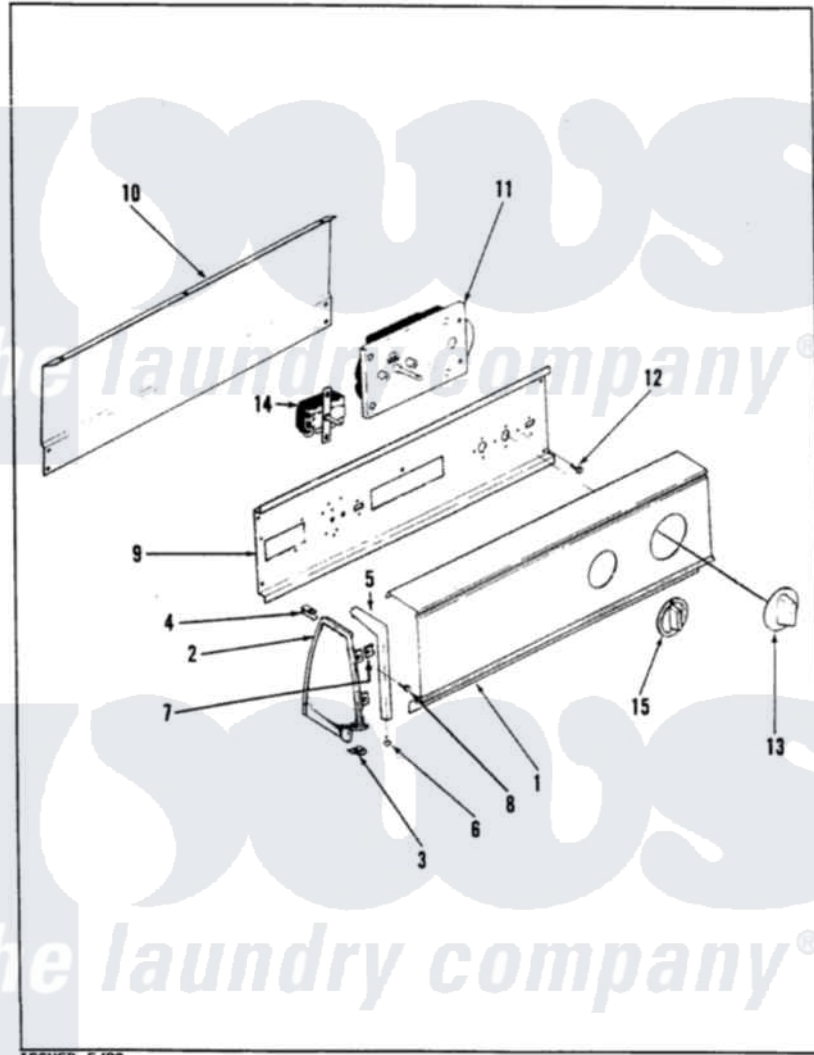

# Magic Chef YE20HY3 02 - CONTROL PANEL (REV. E-F)

MAGIC CHEF YE20HY3 BACKGUARD

ISSUED 5/89

Magic Chef [Residential Magic Chef YE20HY3 Dryer Parts](#) Parts Diagram 02 - CONTROL PANEL (REV. E-F)  
 Click on the part number to view part

Item	Original Part Number	Replaced By	Status	Part Description
1	53-1276		Not Available	CONTROL PANEL
2	35-2487	<a href="#">21001451</a>		Cap- End
"	53-2488	<a href="#">31001109</a>		Owners Man
"	25-7649	<a href="#">910187</a>		Screw
"	25-7697	<a href="#">25-2219</a>		Screw
"	<a href="#">25-7702</a>			Speedclip, End Cap To Control Panel
3	<a href="#">25-7851</a>			Speedclip, End Cap To Top
4	25-7435	<a href="#">33002917</a>		Screw, No.10-16
"	<a href="#">25-7852</a>			Speedclip, Rr Shld To End Cap
5	53-0277		Not Available	TRIM, END CAP (RT)
6	<a href="#">25-7760</a>			Screw
7	<a href="#">25-7702</a>			Speedclip, End Cap To Control Panel
8	25-3092	<a href="#">90767</a>		Screw, 8A X 3/8 HeX Washer Head Tapping
9	<a href="#">53-1676</a>			Shield, Control

10	35-2688	<a href="#">21001460</a>		Shield, Rear
11	53-1303		Not Available	TIMER
"	63-6743	<a href="#">31001484</a>		Resistor Assembly
"	<a href="#">53-1758</a>			Timer
"	25-7435	<a href="#">33002917</a>		Screw, No.10-16
12	25-0205	<a href="#">216412</a>		Screw, Bracket To Timer
13	53-1529	<a href="#">31001219</a>		Knob Ski
14	53-0344		Not Available	SWITCH, TEMPERATURE
"	25-3092	<a href="#">90767</a>		Screw, 8A X 3/8 HeX Washer Head Tapping
15	35-2185	<a href="#">21001283</a>		Knob, Selector---Piq
"	63-6731	<a href="#">53-1639</a>		Buzzer Assembly
"	25-3092	<a href="#">90767</a>		Screw, 8A X 3/8 HeX Washer Head Tapping
16	53-1442		Not Available	MANUAL, USE & CARE