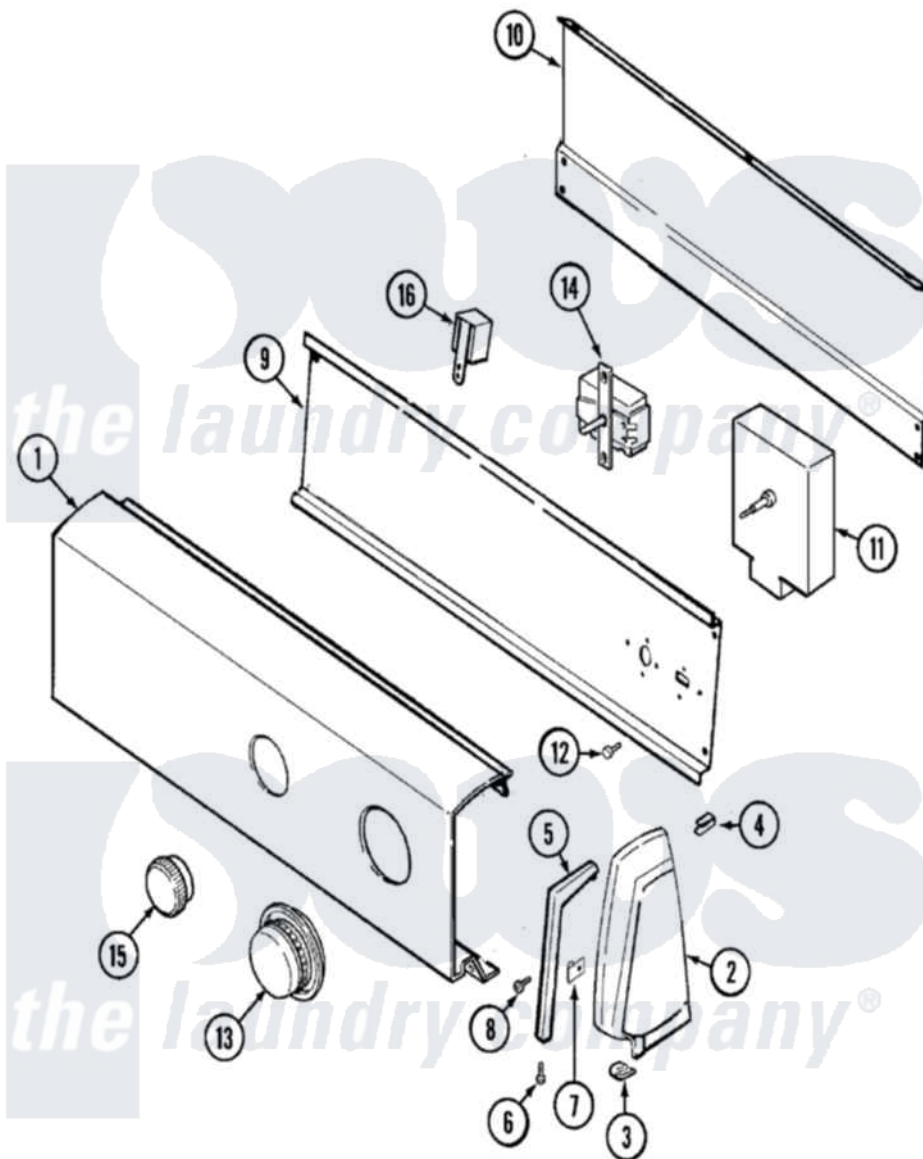

# Magic Chef YE20HY3 03 - CONTROL PANEL (REV. G-K/10)

Magic Chef [Residential Magic Chef YE20HY3 Dryer Parts](#) Parts Diagram 03 - CONTROL PANEL (REV. G-K/10)  
 Click on the part number to view part

Item	Original Part Number	Replaced By	Status	Part Description
1	53-1276		Not Available	CONTROL PANEL
2	<a href="#">25-7702</a>			Speedclip, End Cap To Control Panel
"	25-7649	<a href="#">910187</a>		Screw
"	25-7697	<a href="#">25-2219</a>		Screw
"	<a href="#">25-7851</a>			Speedclip, End Cap To Top
"	35-2487	<a href="#">21001451</a>		Cap- End
"	35-2488	<a href="#">21001452</a>		Cap- End
3	<a href="#">25-7851</a>			Speedclip, End Cap To Top
"	25-7697	<a href="#">25-2219</a>		Screw
4	25-7435	<a href="#">33002917</a>		Screw, No.10-16
"	<a href="#">25-7852</a>			Speedclip, Rr Shld To End Cap
5	53-0277		Not Available	TRIM, END CAP (RT)
"	53-0278		Not Available	TRIM, END CAP (LT)
6	<a href="#">25-7760</a>			Screw
7	<a href="#">25-7702</a>			Speedclip, End Cap To Control

7	<a href="#">25-1192</a>		Panel
8	25-3092	<a href="#">90767</a>	Screw, 8A X 3/8 HeX Washer Head Tapping
9	31001146	<a href="#">31001193</a>	Pad, Shield
"	<a href="#">53-1676</a>		Shield, Control
"	31001128	Not Available	SHIELD, CONTROL
10	35-2688	<a href="#">21001460</a>	Shield, Rear
11	63-6743	<a href="#">31001484</a>	Resistor Assembly
"	<a href="#">53-1758</a>		Timer
12	25-0205	<a href="#">216412</a>	Screw, Bracket To Timer
13	53-1529	<a href="#">31001219</a>	Knob Ski
14	<a href="#">31001129</a>		Switch, Temperature
"	53-0344	Not Available	SWITCH, TEMPERATURE
"	25-3092	<a href="#">90767</a>	Screw, 8A X 3/8 HeX Washer Head Tapping
15	35-2185	<a href="#">21001283</a>	Knob, Selector---Piq
16	25-3092	<a href="#">90767</a>	Screw, 8A X 3/8 HeX Washer Head Tapping
"	63-6731	<a href="#">53-1639</a>	Buzzer Assembly
17	53-1040	Not Available	MANUAL, USE & CARE
"	53-1442	Not Available	MANUAL, USE & CARE
18	16000329	Not Available	GUIDE, QUICK REF. - MAGIC CHEF