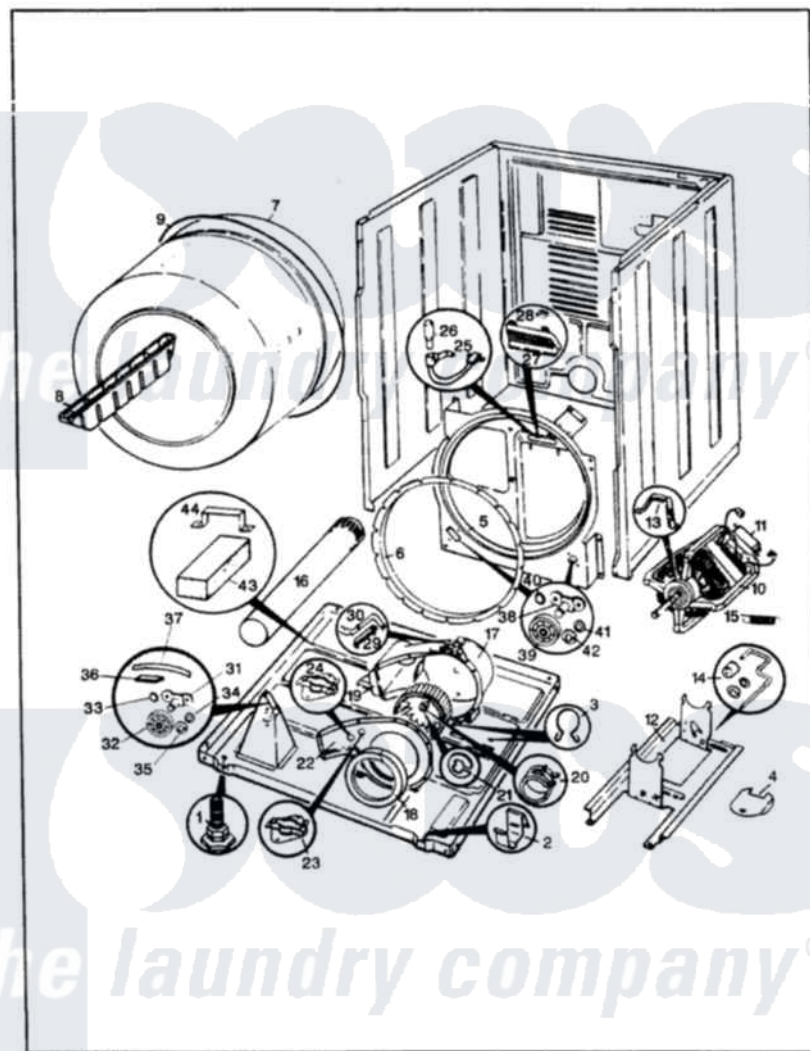

# Magic Chef YE20HY3 04 - CYLINDER & DRIVE (REV. A-D)

MAGIC CHEF YE20HH-3 CYLINDER & DRIVE

ISSUED 5/89

Magic Chef [Residential Magic Chef YE20HY3 Dryer Parts](#) Parts Diagram 04 - CYLINDER & DRIVE (REV. A-D)  
 Click on the part number to view part

Item	Original Part Number	Replaced By	Status	Part Description
1	63-5519		Not Available	LEG, LEVELING
2	<a href="#">53-0120</a>			Clip, Front Panel
3	25-7027	<a href="#">16515</a>		Clip
4	53-0153		Not Available	SHIELD, WIRING
"	25-7741	<a href="#">W10116760</a>		Screw
5	<a href="#">LA-1054</a>			Dryer Bulkhead Kit
"	25-7733	<a href="#">681414</a>		Screw, 10AB X 1/2
6	53-0282	<a href="#">31001637</a>		Seal Assembly, Cylinder Front
7	<a href="#">53-1250</a>			Cylinder
"	53-1512		Not Available	BELT, DRIVE
8	25-7759	<a href="#">3196164</a>		Screw
"	Y02100002		Not Available	BAFFLE (WHT)
9	<a href="#">LA-1004</a>			Motor Mtg. Kit
"	53-1080	<a href="#">341241</a>		Belt
10	53-1041	<a href="#">LA-1004</a>		Motor Mtg. Kit
11	53-0936	<a href="#">LA-1004</a>		Motor Mtg. Kit