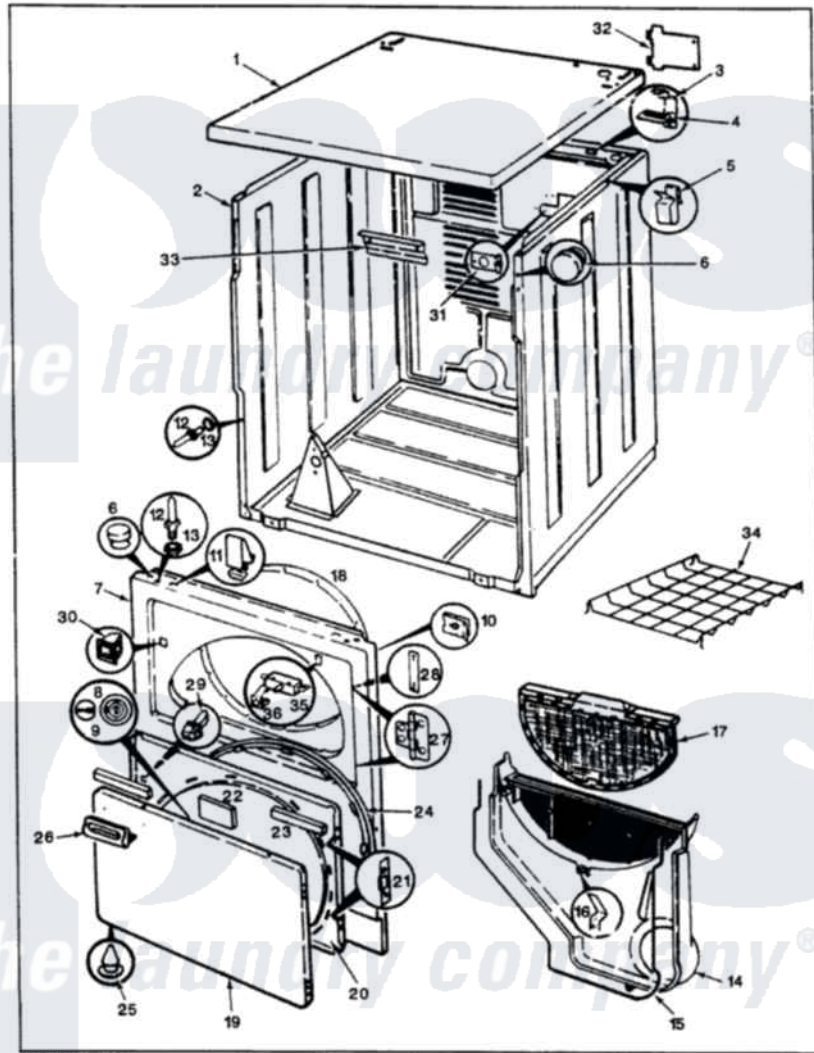

Magic Chef YE20HY3 07 - EXTERIOR (REV. E-F)

MAGIC CHEF YE20HY3 EXTERIOR

Magic Chef [Residential Magic Chef YE20HY3 Dryer Parts](#) Parts Diagram 07 - EXTERIOR (REV. E-F)
 Click on the part number to view part

Item	Original Part Number	Replaced By	Status	Part Description
1	53-1711		Not Available	CABINET TOP (DRYER)
"	53-1711-24	53-2435-24		Top, Cabinet
"	53-1711-25		Not Available	CABINET TOP (DRYER)
2	53-1644-24	31001715		Cabinet And Base Assembly
"	53-1644	31001714		Cabinet And Base Assembly
"	53-1644-25		Not Available	CABINET & BASE ASSY.(WHT)
3	63-5712			Hinge, Cabinet Top
4	25-3092	90767		Screw, 8A X 3/8 HeX Washer Head Tapping
"	33-0930			Pad, Top Hinge
5	25-3034			Clip, Wiring
6	33-2653			Bumper, Cabinet
7	53-0726-25		Not Available	PANEL, FRONT (H WHT)ELECTRIC
"	53-0726-24		Not Available	PANEL, FRONT (ALM)-ELECTRIC
"	53-0726	31001771		Panel, Front