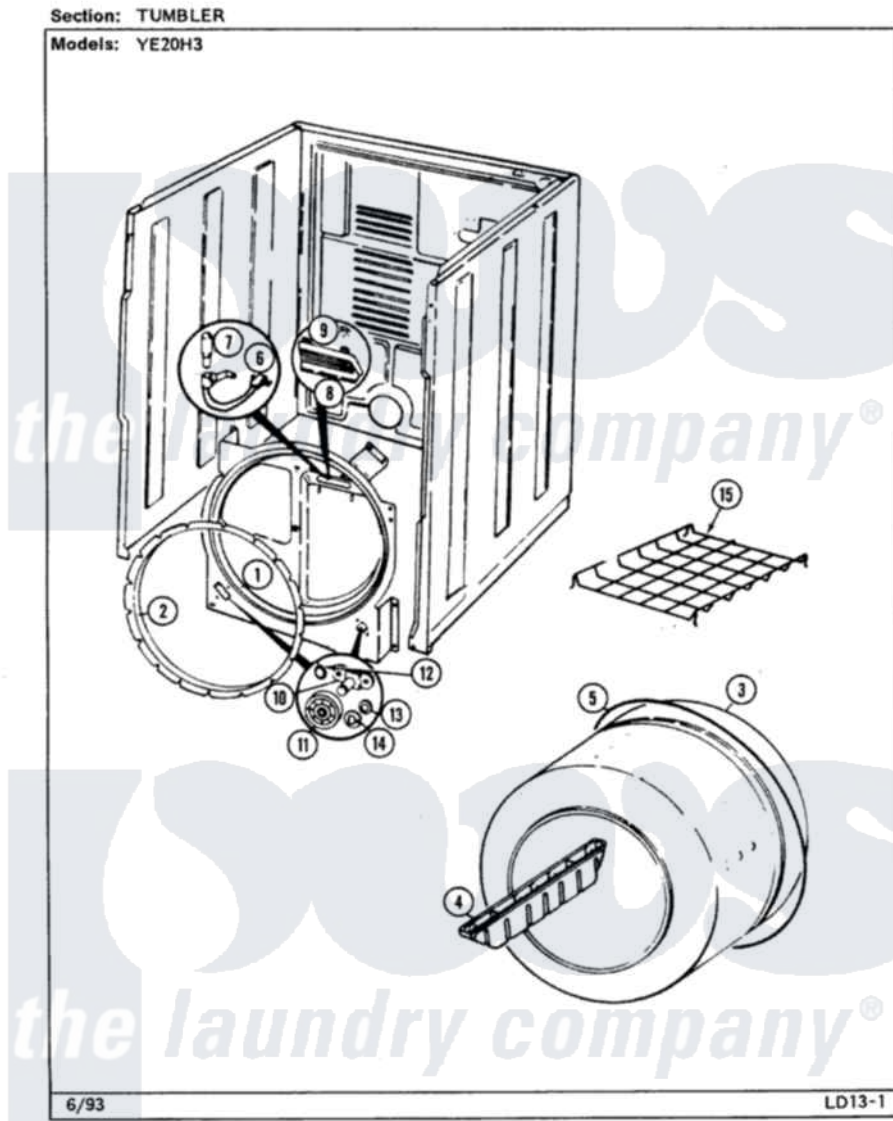

# Magic Chef YE20HY3 12 - TUMBLER (REV. G-K/10)

Magic Chef [Residential Magic Chef YE20HY3 Dryer Parts](#) Parts Diagram 12 - TUMBLER (REV. G-K/10)  
Click on the part number to view part

Item	Original Part Number	Replaced By	Status	Part Description
1	25-7733	<a href="#">681414</a>		Screw, 10AB X 1/2
"	Y02100001	<a href="#">LA-1054</a>		Dryer Bulkhead Kit
2	53-0282	<a href="#">31001637</a>		Seal Assembly, Cylinder Front
3	<a href="#">53-1250</a>			Cylinder
4	Y02100002		Not Available	BAFFLE (WHT)
"	25-7759	<a href="#">3196164</a>		Screw
5	31531589	<a href="#">341241</a>		Belt
6	<a href="#">25-3457</a>			Screw, Sems
"	<a href="#">53-1580</a>			Receptacle Assembly
7	53-0570	<a href="#">A3167501</a>		Lamp Oven, Int.
8	<a href="#">53-0174</a>			Lens, Bulb
9	25-3562	<a href="#">3195558</a>		Nut
10	<a href="#">53-0197</a>			Support Assembly-Cylinder Rear
"	25-7101	<a href="#">3351614</a>		Screw, Gearcase Cover Mounting
11	53-0642	<a href="#">31001096</a>		Roller

12	<a href="#">25-7813</a>	Spacer
13	<a href="#">25-7814</a>	Washer
14	<a href="#">LA-1008</a>	Rr Roller Kit
"	<a href="#">25-7854</a>	Ring, Retaining